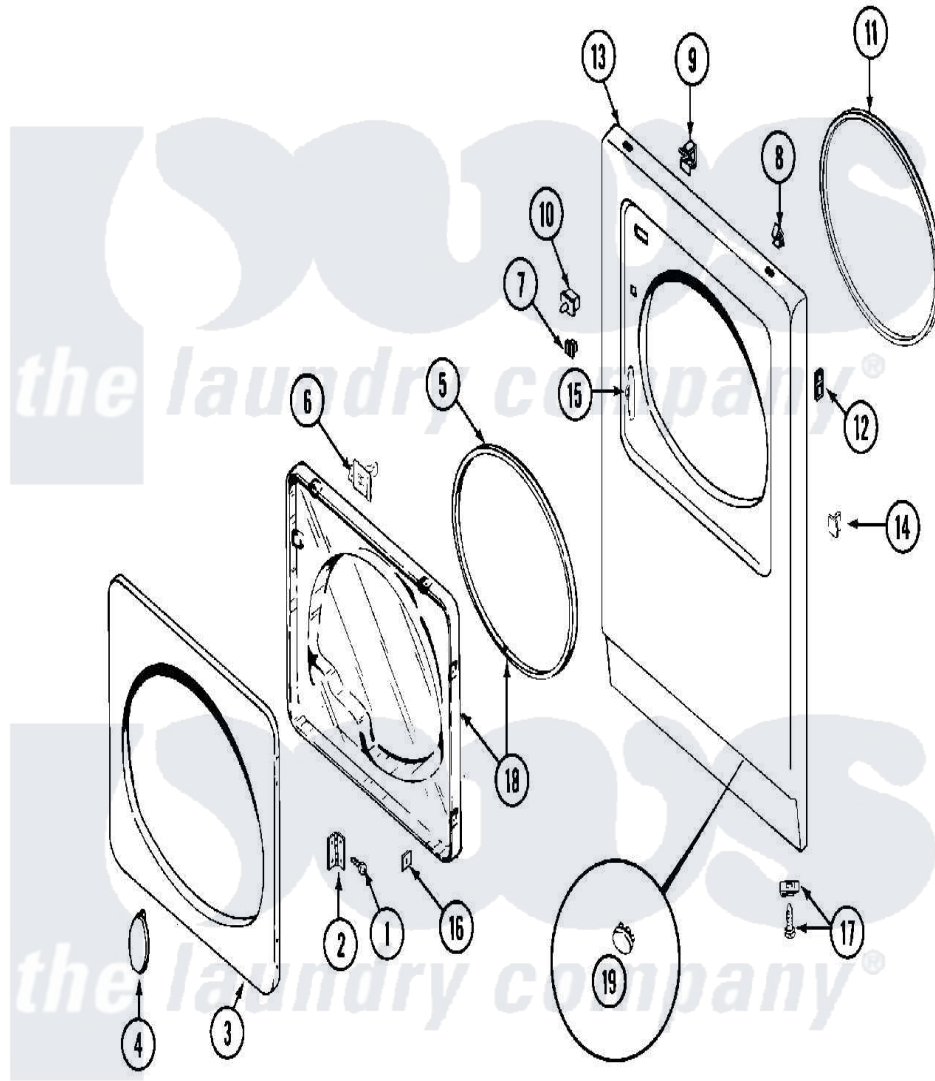

Maytag MDG11CSEGL 02 - DOOR

Maytag [Commercial Maytag MDG11CSEGL Dryer Parts](#) Parts Diagram 02 - DOOR
 Click on the part number to view part

Item	Original Part Number	Replaced By	Status	Part Description
001	Y314062			Screw, Door Hinge And Panel
002	33001230			Hinge, Door
003	314967		Not Available	DOOR W/WINDOW OUTER HALF (WHT)
"	NLA		Not Available	(ALM)
004	314939			Handle, Door
"	314974			Handle, Door
005	33001192			Seal, Door
006	33001305			Strike, Door
007	Y304578	LA-1003		Door Catch Kit
008	212982	22001650		Fastener, Spring
009	Y310376			Clip, Door Switch Harness
010	33001509	W10169313		Switch-Dor
"	Y305753	W10169313		Switch-Dor
011	314937			Seal, Front Panel
012	NLA		Not Available	SPEEDNUT, HINGE SCREW
"	NLA		Not Available	SCREW, PLASTIC

013	NLA	Not Available	PANEL, FRONT (WHT)
014	NLA	Not Available	PLUG, DOOR CATCH
015	33001175		Cover, Hinge Hole
"	33001176		Cover, Hinge Hole
016	Y313910		Clip, Door Liner To Outer Panel
017	204439		Screw And Fstner Assembly
018	33001203	Not Available	PANEL, CLEAR INNER (W/SEAL)
019	33001132	33002342	Plug, Sifht Hole
"	33001168	Not Available	PLUG, SIGHT HOLE (ALM)