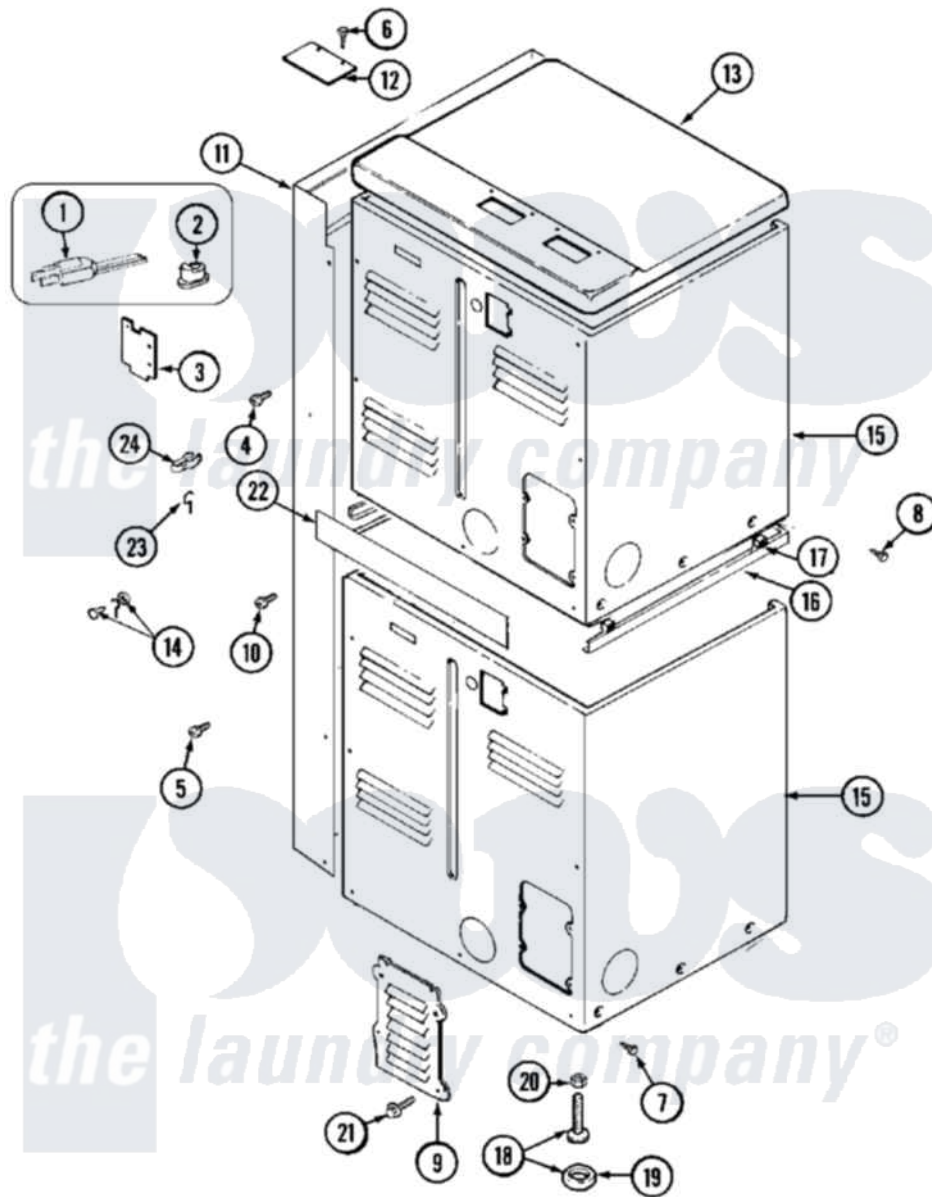

Maytag MDG11CSEGL 03 - REAR VIEW

Maytag Commercial Maytag MDG11CSEGL Dryer Parts Parts Diagram 03 - REAR VIEW
 Click on the part number to view part

Item	Original Part Number	Replaced By	Status	Part Description
001	308966		Not Available	CORD, POWER (EXPORT)
"	33001285		Not Available	CORD, POWER
002	NLA		Not Available	STRAIN RELIEF
003	Y312905		Not Available	COVER, TERMINAL
004	Y313561			Screw---NA
005	NLA		Not Available	SCREW, SHROUD
006	Y313559			Screw
007	213007			Xfor Cabinet See Cabinet, Back
008	NLA		Not Available	SCREW, SPACER ASSY.
"	Y310632	1163839		Screw
009	211294	90767		Screw, 8A X 3/8 HeX Washer Head Tapping
"	Y313559			Screw
010	Y313561			Screw---NA
"	Y310632	1163839		Screw
011	NLA		Not Available	SHROUD, CONTROL (WHT)

012	NLA		Not Available	PLATE, TOP COVER
013	33001165			Top Cover Assembly
"	NLA		Not Available	(ALM)
014	NLA		Not Available	SCREW & WASHER ASSY.
015	NLA		Not Available	CABINET, UPPER (ALM)
"	Y310632	1163839		Screw
016	33001302			(WHT)
"	NLA		Not Available	SPACER ASSY. (ALM)
017	310933	33002194		Nut, Speed
018	Y302699	22003428		Leg, Adjustable
019	210684			Foot, Adjustable Leg
020	210385			Lock Nut For Adjustable Leg
021	Y312951		Not Available	ACCESS COVER, BACK
022	NLA		Not Available	STRIP, FILLER
023	311155			Ground Wire And Clamp
024	301548			Clamp, Ground Wire