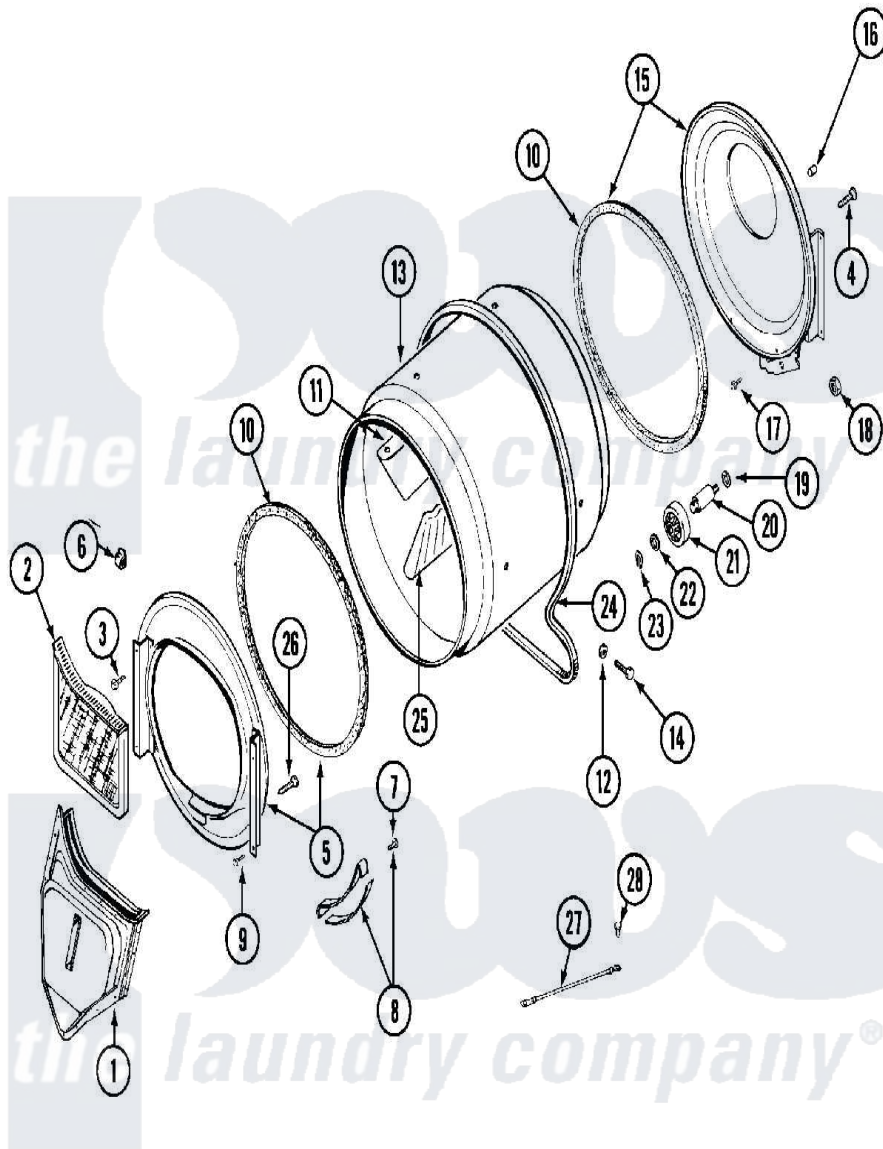

Maytag MDG11CSEGL 04 - TUMBLER

Maytag [Commercial Maytag MDG11CSEGL Dryer Parts](#) Parts Diagram 04 - TUMBLER
 Click on the part number to view part

Item	Original Part Number	Replaced By	Status	Part Description
001	33001016			Outlet Duct Assembly
002	33001170	33002970		Lint Filte
003	NLA		Not Available	SCREW, TUMBLER SUPPORT
004	Y313561			Screw---NA
005	33001179			Front, Tumbler
006	Y310376			Clip, Door Switch Harness
007	210720			Rivet, Bearing To Tumbler Frnt
008	306508			Tumbler Bearing Kit ---W
009	Y310632	1163839		Screw
010	314820			Seal, Tumbler
011	33001012			Baffle
012	314158			Washer, Baffle To Tumbler
013	33001108		Not Available	DRYER TUMBLER, W/O BAFFLES
014	Y310759			Screw, Tumbler Baffles
015	33001178			Back, Tumbler

016	NLA	Not Available	COVER, THREAD
017	Y310632	1163839	Screw
018	312538	33001443	Nut, Hex
019	Y313347	312535	Washer, Vault Mounting Brk.
020	Y312948	6-3129480	Shaft- Tumbler
021	Y303373	12001541	Drum Roller/Washer Assembly--W
022	312535		Washer, Vault Mounting Brk.
023	410233	9703438	Ring-Retrn
024	Y312959		Poly "V" Belt For Tumbler
025	33001004		Baffle, Tall
026	Y314110	33002917	Screw, No.10-16
027	901220		Ground Wire
028	910343	488234	Screw 8-32 X 1/4