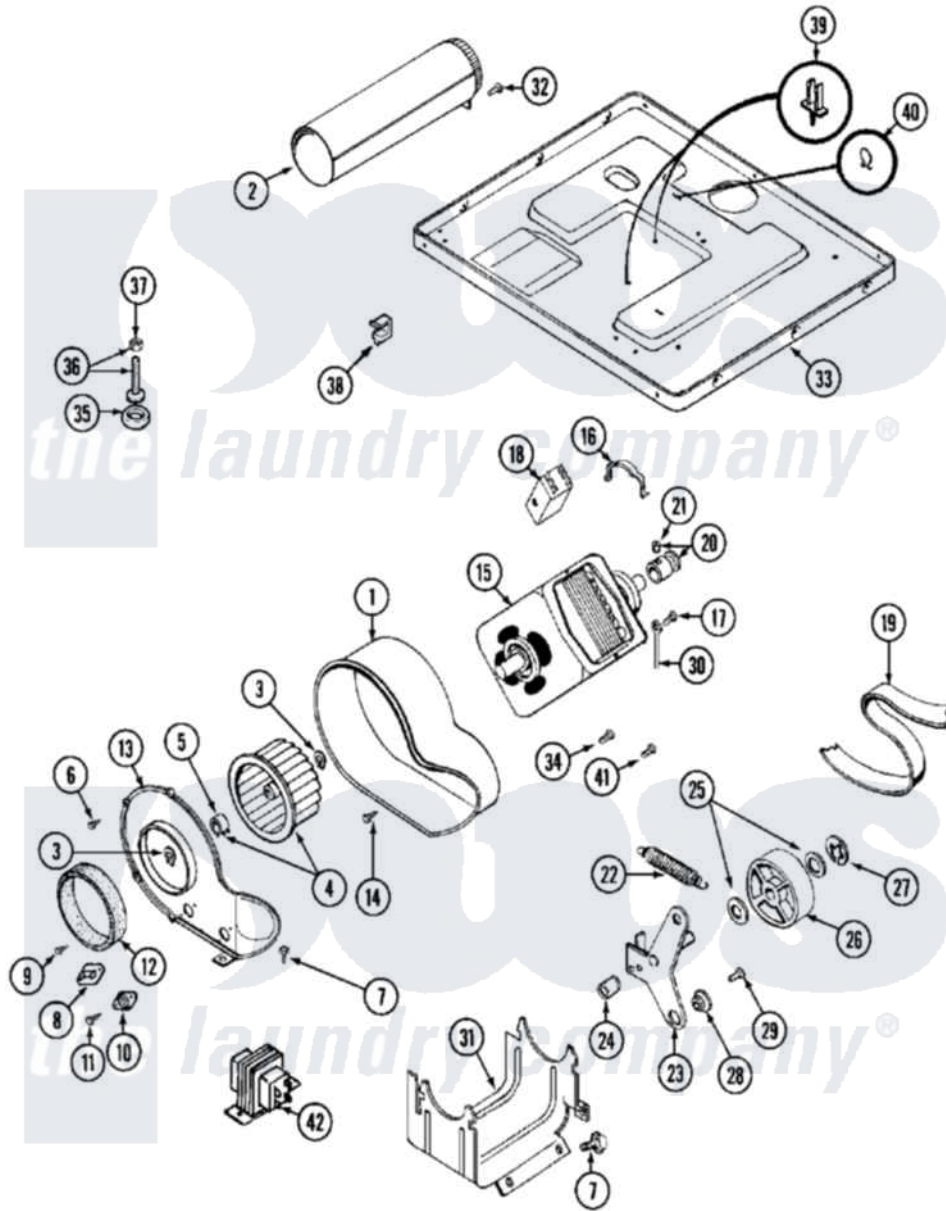

Maytag MDG11CSEGL 06 - MOTOR DRIVE

Maytag Commercial Maytag MDG11CSEGL Dryer Parts Parts Diagram 06 - MOTOR DRIVE
 Click on the part number to view part

Item	Original Part Number	Replaced By	Status	Part Description
001	Y312893			Housing, Blower
002	Y303442			EXHAUST DUCT ASSEMBLY
003	410233	9703438		Ring-Retrnr
004	Y303836			Blower Wheel Assembly And Clamp
005	312967			Clamp, Blower Housing
006	Y312961	W10116751		Screw
007	Y313561			Screw----NA
008	303392			Thermostat, Cycling
"	306966			Thermostat, Multi-Temp Part Not Used Mdg26ct-MN Only
"	33001306			Wire Harness, Thermostats
"	Y303225			Thermostat, Permanent Press
009	211294	90767		Screw, 8A X 3/8 HeX Washer Head Tapping
010	306604			Cut-Off, Thermal Part Not Used
011	NLA		Not Available	SCREW, THERMAL CUT-OFF