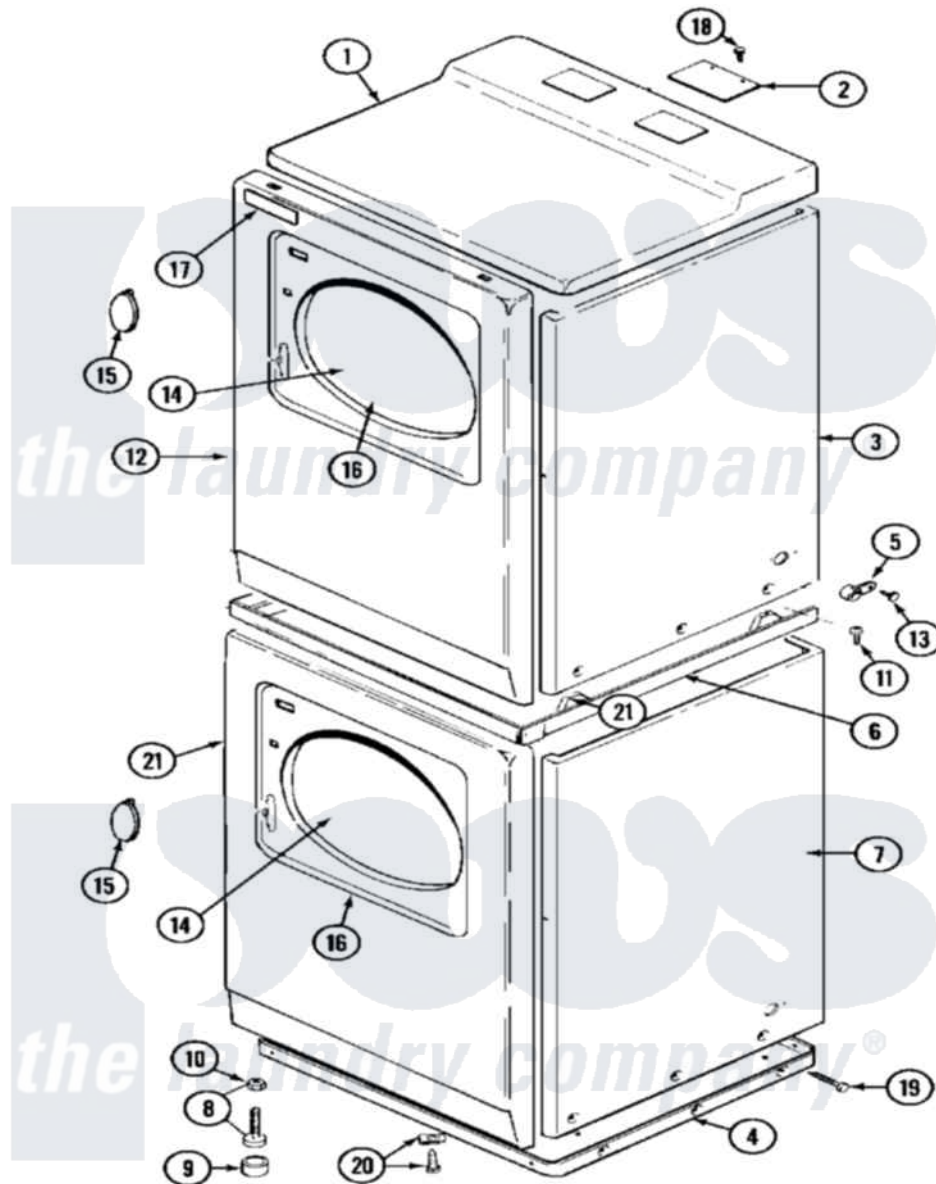

# Maytag MDG11CSEGL 08 - FRONT VIEW

Maytag Commercial Maytag MDG11CSEGL Dryer Parts Parts Diagram 08 - FRONT VIEW  
 Click on the part number to view part

Item	Original Part Number	Replaced By	Status	Part Description
001	<a href="#">33001165</a>			Top Cover Assembly
"	NLA		Not Available	(ALM)
002	NLA		Not Available	PLATE, COVER
003	NLA		Not Available	CABINET, UPPER (ALM)
004	306530		Not Available	BASE ASSEMBLY (LOWER)
005	910768	<a href="#">M0280301</a>		Tie Electr
006	<a href="#">33001302</a>			(WHT)
"	911050	<a href="#">4312464</a>		Screw
"	NLA		Not Available	SPACER ASSY. (ALM)
"	Y310632	<a href="#">1163839</a>		Screw
007	NLA		Not Available	CABINET, LOWER (ALM)
008	Y302699	<a href="#">22003428</a>		Leg, Adjustable
009	<a href="#">210684</a>			Foot, Adjustable Leg
010	<a href="#">210385</a>			Lock Nut For Adjustable Leg
011	314663	<a href="#">214354</a>		Screw, Top Cover To Cabnt.
012	NLA		Not Available	PANEL, FRONT (WHT)

013	211168	<a href="#">W10139210</a>		Screw, 8-18 X 5/16
014	33001203		Not Available	PANEL, CLEAR INNER (W/SEAL)
015	<a href="#">314939</a>			Handle, Door
"	<a href="#">314974</a>			Handle, Door
016	314967		Not Available	DOOR W/WINDOW OUTER HALF (WHT)
"	NLA		Not Available	(ALM)
017	NLA		Not Available	NAME PLATE
018	<a href="#">Y313559</a>			Screw
019	<a href="#">213007</a>			Xfor Cabinet See Cabinet, Back
020	<a href="#">204439</a>			Screw And Fstner Assembly
021	310933	<a href="#">33002194</a>		Nut, Speed