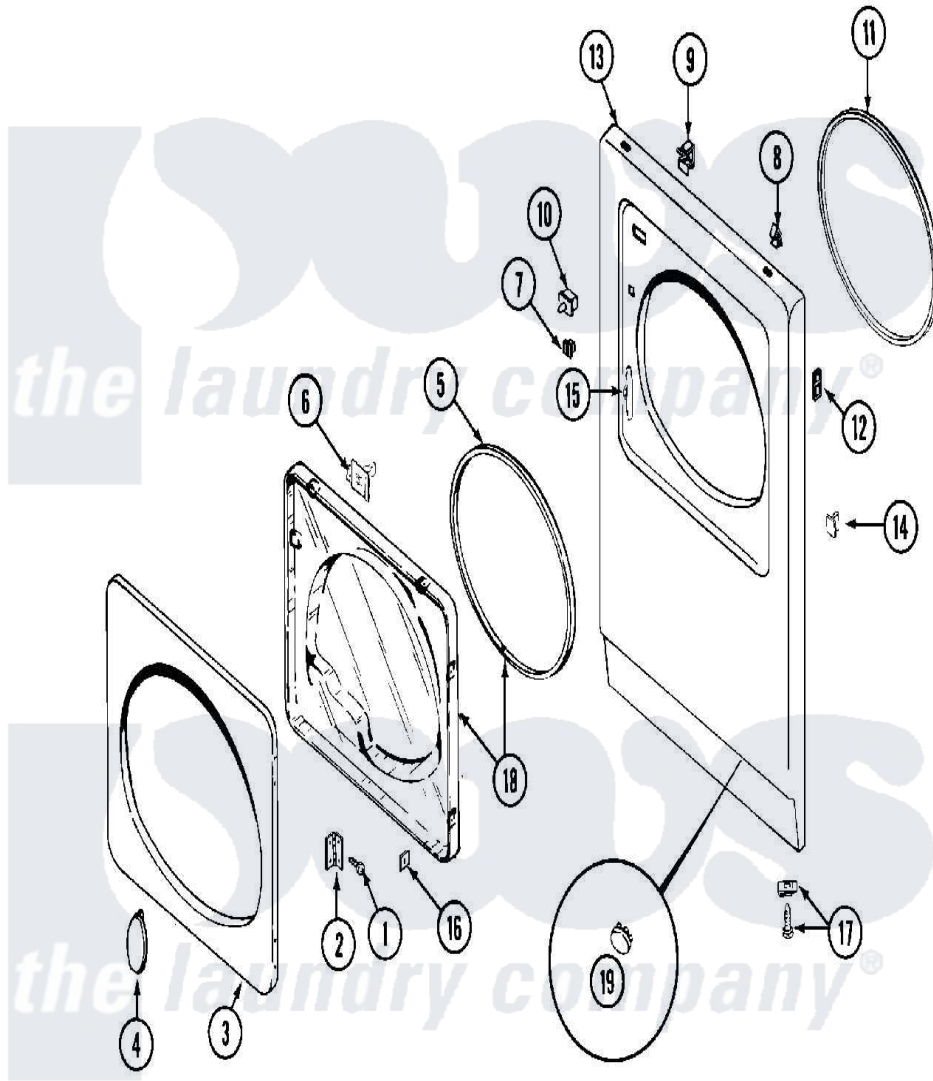

Maytag MDG11CSEGW 02 - DOOR

Maytag [Commercial Maytag MDG11CSEGW Dryer Parts](#) Parts Diagram 02 - DOOR
 Click on the part number to view part

Item	Original Part Number	Replaced By	Status	Part Description
001	Y314062			Screw, Door Hinge And Panel
002	33001230			Hinge, Door
003	314967		Not Available	DOOR W/WINDOW OUTER HALF (WHT)
"	NLA		Not Available	(ALM)
004	314939			Handle, Door
"	314974			Handle, Door
005	33001192			Seal, Door
006	33001305			Strike, Door
007	Y304578	LA-1003		Door Catch Kit
008	212982	22001650		Fastener, Spring
009	Y310376			Clip, Door Switch Harness
010	33001509	W10169313		Switch-Dor
"	Y305753	W10169313		Switch-Dor
011	314937			Seal, Front Panel
012	NLA		Not Available	SPEEDNUT, HINGE SCREW
"	NLA		Not Available	SCREW, PLASTIC

013	NLA	Not Available	PANEL, FRONT (WHT)
014	NLA	Not Available	PLUG, DOOR CATCH
015	33001175		Cover, Hinge Hole
"	33001176		Cover, Hinge Hole
016	Y313910		Clip, Door Liner To Outer Panel
017	204439		Screw And Fstner Assembly
018	33001203	Not Available	PANEL, CLEAR INNER (W/SEAL)
019	33001132	33002342	Plug, Sifht Hole
"	33001168	Not Available	PLUG, SIGHT HOLE (ALM)