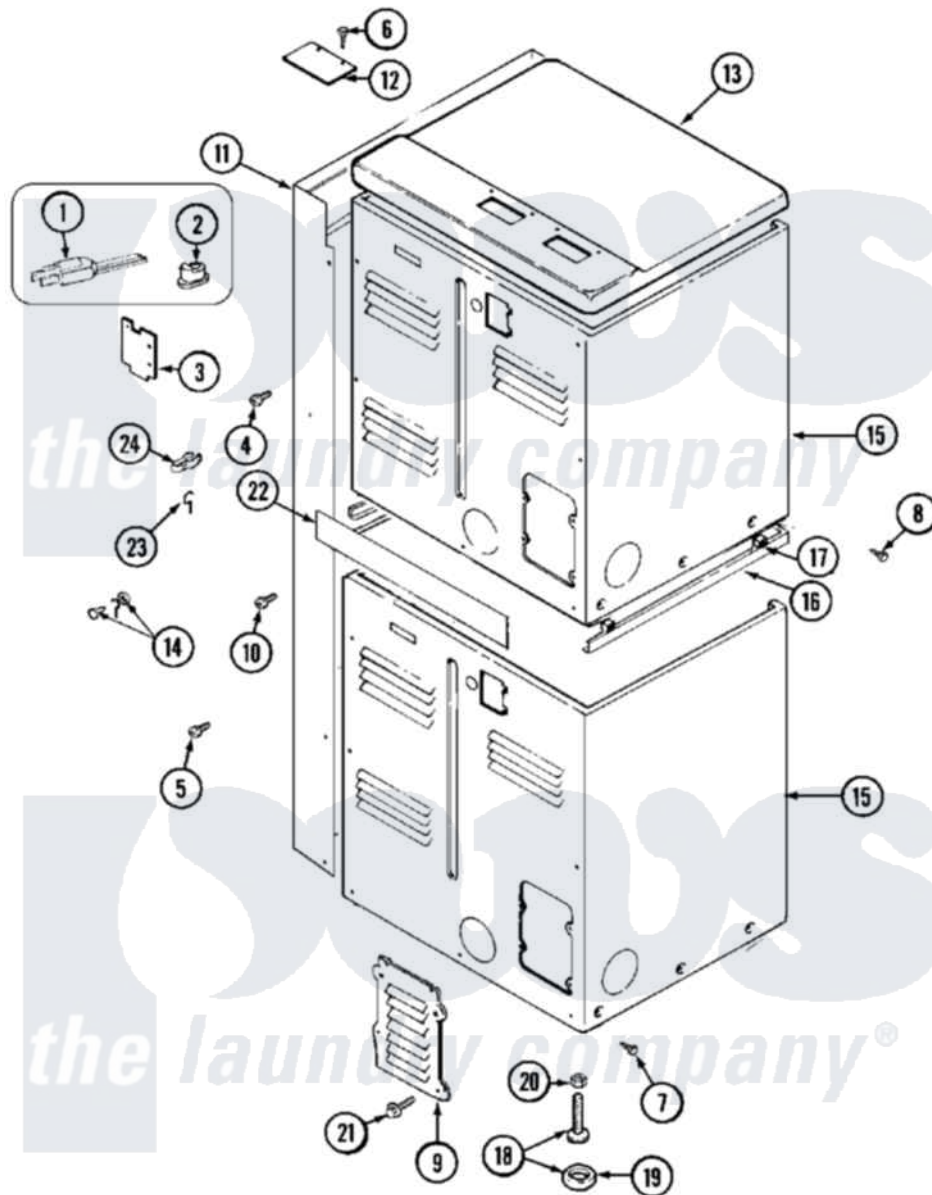

Maytag MDG11CSEGW 03 - REAR VIEW

Maytag [Commercial Maytag MDG11CSEGW Dryer Parts](#) Parts Diagram 03 - REAR VIEW
 Click on the part number to view part

Item	Original Part Number	Replaced By	Status	Part Description
001	308966		Not Available	CORD, POWER (EXPORT)
"	33001285		Not Available	CORD, POWER
002	NLA		Not Available	STRAIN RELIEF
003	Y312905		Not Available	COVER, TERMINAL
004	Y313561			Screw---NA
005	NLA		Not Available	SCREW, SHROUD
006	Y313559			Screw
007	213007			Xfor Cabinet See Cabinet, Back
008	NLA		Not Available	SCREW, SPACER ASSY.
"	Y310632	1163839		Screw
009	211294	90767		Screw, 8A X 3/8 HeX Washer Head Tapping
"	Y313559			Screw
010	Y313561			Screw---NA
"	Y310632	1163839		Screw
011	NLA		Not Available	SHROUD, CONTROL (WHT)

012	NLA		Not Available	PLATE, TOP COVER
013	33001165			Top Cover Assembly
"	NLA		Not Available	(ALM)
014	NLA		Not Available	SCREW & WASHER ASSY.
015	NLA		Not Available	CABINET, UPPER (ALM)
"	Y310632	1163839		Screw
016	33001302			(WHT)
"	NLA		Not Available	SPACER ASSY. (ALM)
017	310933	33002194		Nut, Speed
018	Y302699	22003428		Leg, Adjustable
019	210684			Foot, Adjustable Leg
020	210385			Lock Nut For Adjustable Leg
021	Y312951		Not Available	ACCESS COVER, BACK
022	NLA		Not Available	STRIP, FILLER
023	311155			Ground Wire And Clamp
024	301548			Clamp, Ground Wire