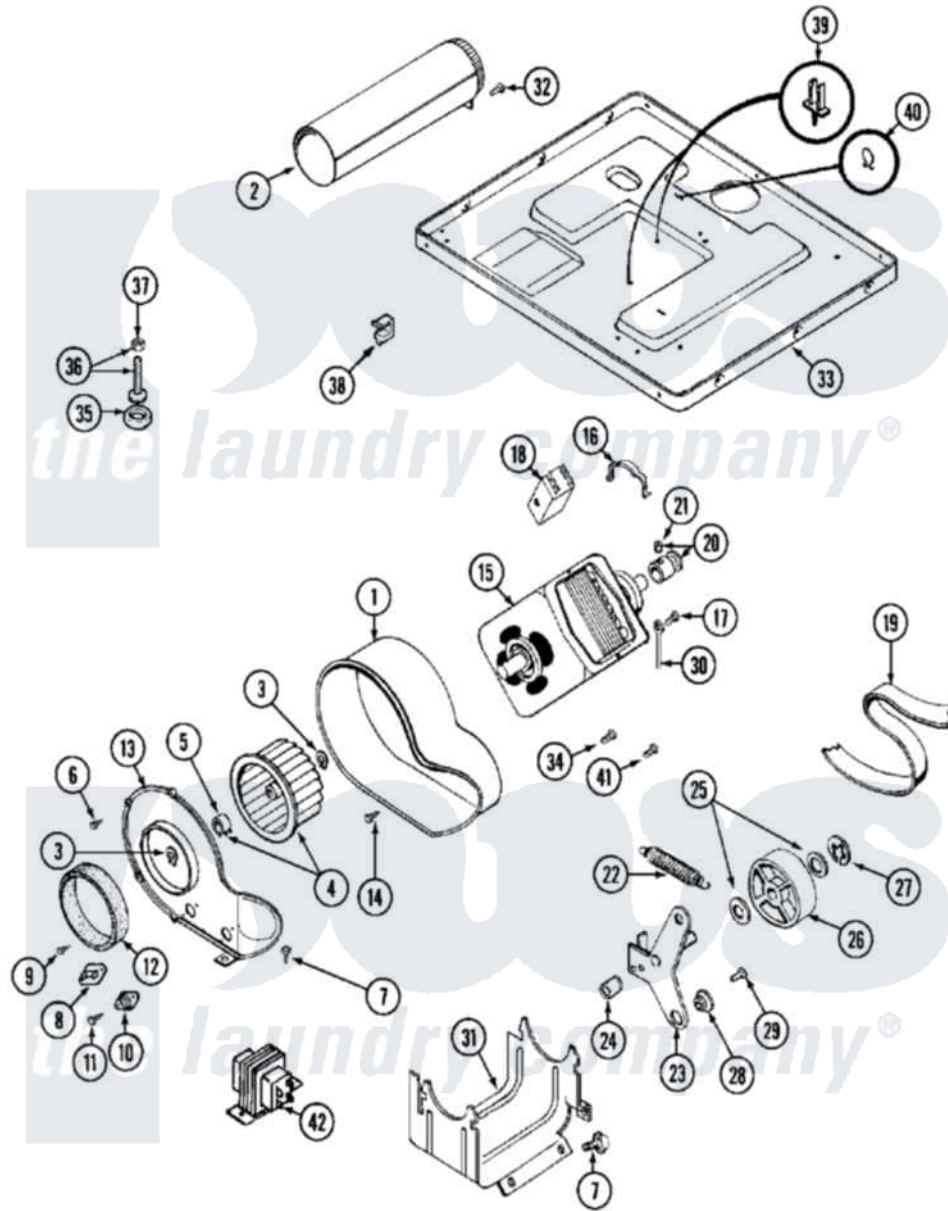

Maytag MDG11CSEGW 06 - MOTOR DRIVE

Maytag Commercial Maytag MDG11CSEGW Dryer Parts Parts Diagram 06 - MOTOR DRIVE
 Click on the part number to view part

Item	Original Part Number	Replaced By	Status	Part Description
001	Y312893			Housing, Blower
002	Y303442			EXHAUST DUCT ASSEMBLY
003	410233	9703438		Ring-Retrn
004	Y303836			Blower Wheel Assembly And Clamp
005	312967			Clamp, Blower Housing
006	Y312961	W10116751		Screw
007	Y313561			Screw----NA
008	303392			Thermostat, Cycling
"	306966			Thermostat, Multi-Temp Part Not Used Mdg26ct-MN Only
"	33001306			Wire Harness, Thermostats
"	Y303225			Thermostat, Permanent Press
009	211294	90767		Screw, 8A X 3/8 HeX Washer Head Tapping
010	306604			Cut-Off, Thermal Part Not Used
011	NLA		Not Available	SCREW, THERMAL CUT-OFF