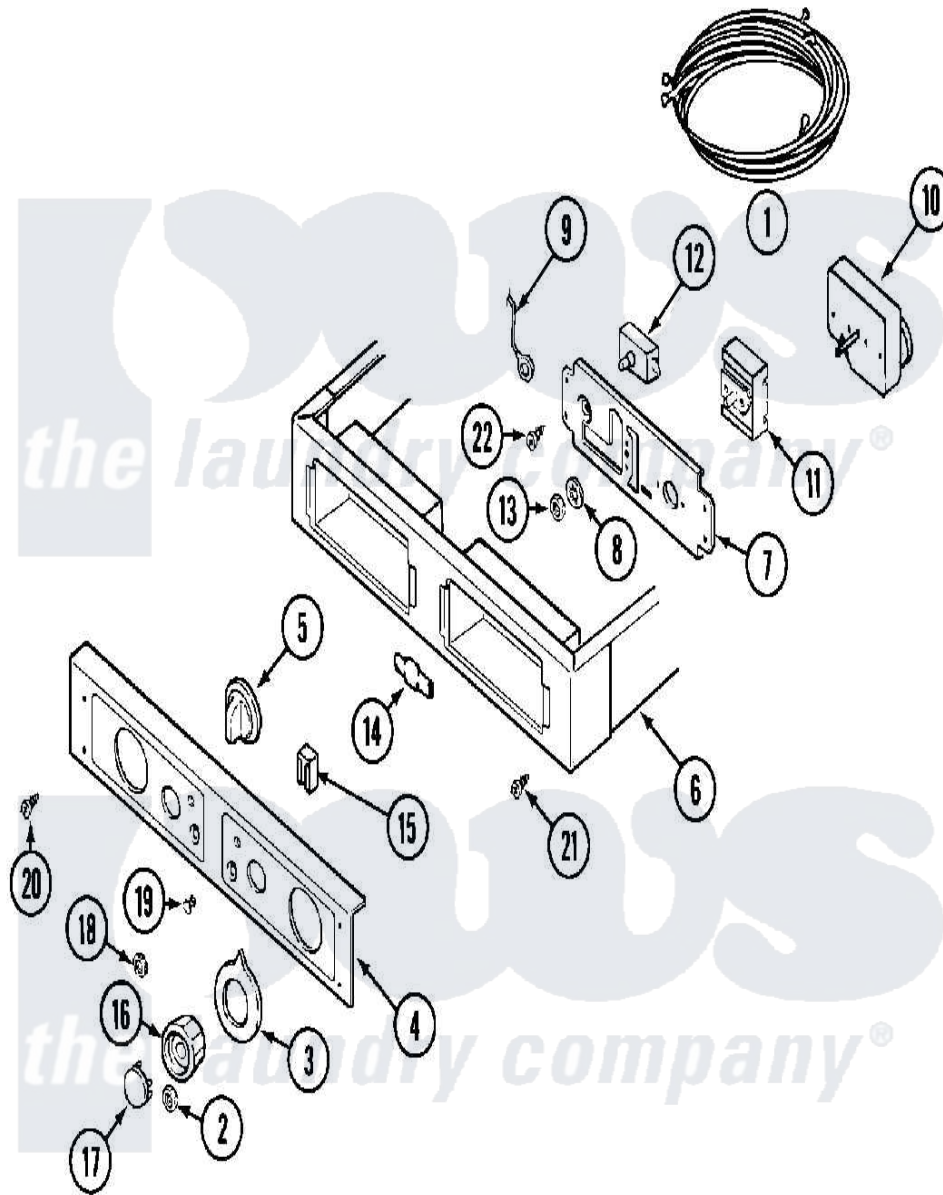

Maytag MDG11MNAAW 01 - CONTROL PANEL & SUPPORT ASSY.

Maytag [Commercial Maytag MDG11MNAAW Dryer Parts](#) Parts Diagram 01 - CONTROL PANEL & SUPPORT ASSY.
 Click on the part number to view part

Item	Original Part Number	Replaced By	Status	Part Description
001	Y308499			Harness, Wire
"	308515			(LOWER)
"	314522			Grommet, Strain Relief
"	33001525			Wire Harness, Main
"	NLA		Not Available	(UPR)
002	312273			Nut, Control Knob
003	314725	33001500		Dial, Timer Indicator
"	33001500			Dial, Timer Indicator
004	NLA		Not Available	PANEL, CONTROL
005	205663			Knob For Selector Switch
006	NLA		Not Available	SUPPORT ASSEMBLY (WHT)
"	Y310632	1163839		Screw
007	NLA		Not Available	BRACKET, CONTROL MOUNTING
008	312751			Lockwasher, Start Switch
009	205810			Wire, Ground
"	211168	W10139210		Screw, 8-18 X 5/16

"	211252		Screw, Ground Wire
010	Y307496		Timer
"	Y307296		Timer RPR
011	306940	W10149462	Switch, Push-To-Start
012	307253		Switch, Cycle Selector
013	Y312706	422617	Nut
014	Y201110	Not Available	CONNECTOR, WIRE (INDIC. LIGHT)
015	204075	Not Available	PILOT LAMP (DG MODELS ONLY)
"	NLA	Not Available	LIGHT, INDICATOR
016	314724		Knob For Timer
017	314723	W10133501	Cap, Knob
018	Y312702		Knurled Nut, Start Switch
019	215564		Lens, Indicator Light
020	215506		Screw, Control Panel Overlay
021	910186	99002757	Screw
022	Y313588	488234	Screw 8-32 X 1/4