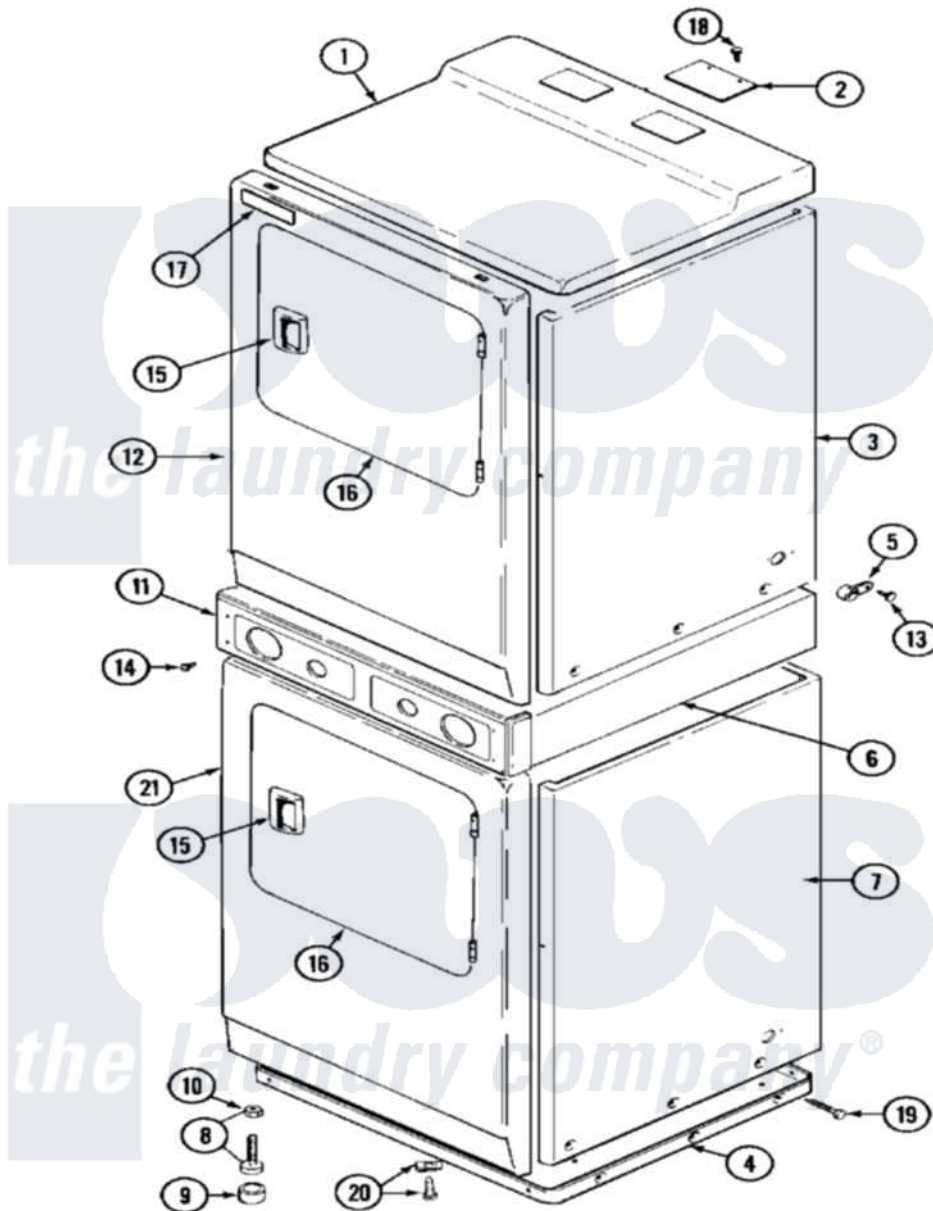

# Maytag MDG11MNAAW 02 - FRONT

Maytag [Commercial Maytag MDG11MNAAW Dryer Parts](#) Parts Diagram 02 - FRONT  
 Click on the part number to view part

Item	Original Part Number	Replaced By	Status	Part Description
001	<a href="#">33001165</a>			Top Cover Assembly
002	NLA		Not Available	PLATE, COVER
003	NLA		Not Available	CABINET (WHT)
004	306530		Not Available	BASE ASSEMBLY (LOWER)
"	Y307482		Not Available	BASE ASSY. (UPPER & LOWER)
005	910768	<a href="#">M0280301</a>		Tie Electr
006	314663	<a href="#">214354</a>		Screw, Top Cover To Cabnt.
"	911050	<a href="#">4312464</a>		Screw
"	NLA		Not Available	SUPPORT ASSEMBLY (WHT)
"	Y310632	<a href="#">1163839</a>		Screw
007	NLA		Not Available	CABINET (WHT)
008	Y302699	<a href="#">22003428</a>		Leg, Adjustable
009	<a href="#">210684</a>			Foot, Adjustable Leg
010	<a href="#">210385</a>			Lock Nut For Adjustable Leg
011	NLA		Not Available	PANEL, CONTROL
012	NLA		Not Available	PANEL, FRONT (UPR-WHT)

013	211168	<a href="#">W10139210</a>	Screw, 8-18 X 5/16
014	<a href="#">215506</a>		Screw, Control Panel Overlay
015	<a href="#">33001241</a>		Handle, Door
016	<a href="#">33001240</a>		Door
017	NLA	Not Available	NAME PLATE
018	<a href="#">Y313559</a>		Screw
019	<a href="#">213007</a>		Xfor Cabinet See Cabinet, Back
020	<a href="#">204439</a>		Screw And Fstner Assembly
021	NLA	Not Available	PANEL, FRONT (LWR-WHT)