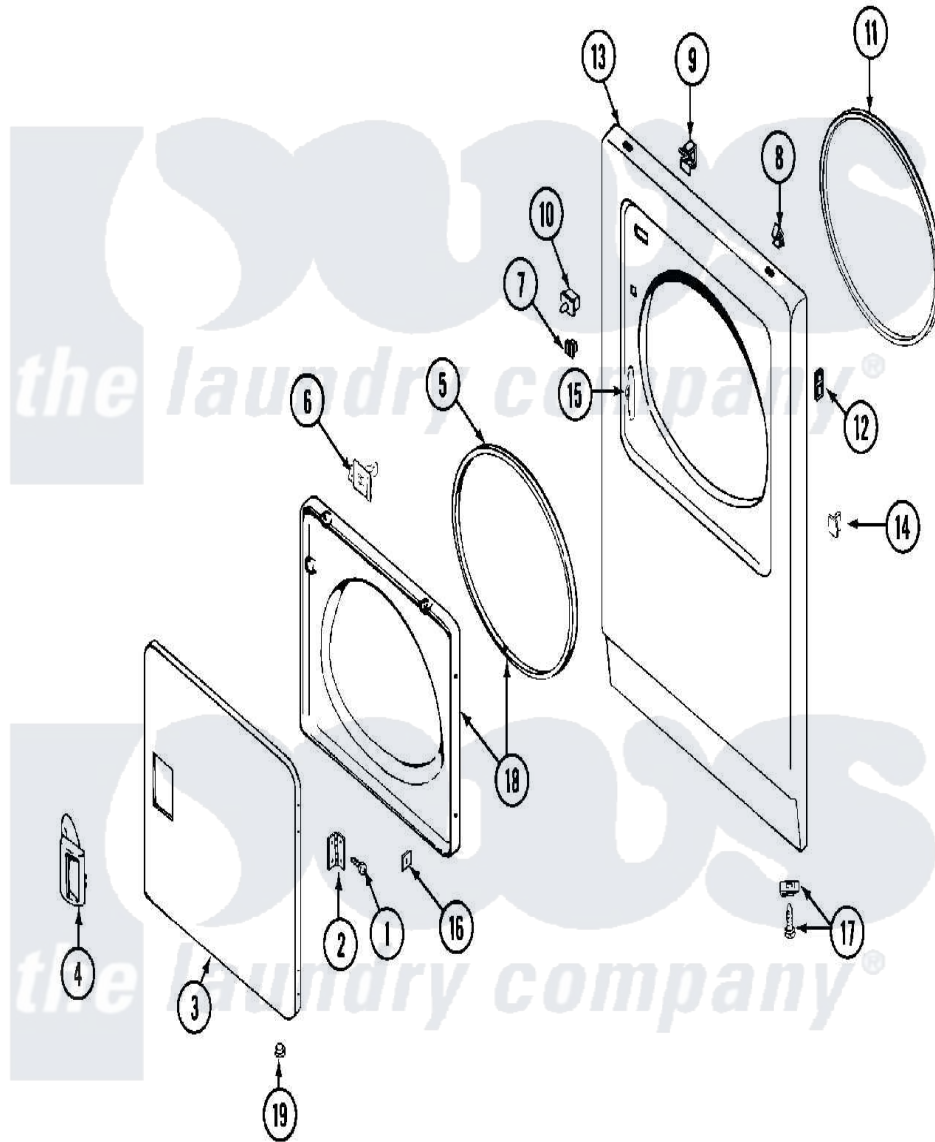

# Maytag MDG11MNAAW 03 - DOOR

Maytag [Commercial Maytag MDG11MNAAW Dryer Parts](#) Parts Diagram 03 - DOOR  
 Click on the part number to view part

Item	Original Part Number	Replaced By	Status	Part Description
001	<a href="#">Y314062</a>			Screw, Door Hinge And Panel
002	<a href="#">33001230</a>			Hinge, Door
003	<a href="#">33001240</a>			Door
004	<a href="#">33001241</a>			Handle, Door
005	<a href="#">33001131</a>			Seal, Door
006	<a href="#">33001305</a>			Strike, Door
007	Y304578	<a href="#">LA-1003</a>		Door Catch Kit
008	212982	<a href="#">22001650</a>		Fastener, Spring
009	<a href="#">Y310376</a>			Clip, Door Switch Harness
010	33001509	<a href="#">W10169313</a>		Switch-Dor
"	<a href="#">Y305753</a>	<a href="#">W10169313</a>		Switch-Dor
011	<a href="#">314937</a>			Seal, Front Panel
012	NLA		Not Available	CLIP, HINGE SCREW
"	NLA		Not Available	FASTENER CLIP
013	NLA		Not Available	PANEL, FRONT (LWR-WHT)
014	NLA		Not Available	PLUG, DOOR CATCH

015	<a href="#">33001175</a>		Cover, Hinge Hole
016	<a href="#">Y313910</a>		Clip, Door Liner To Outer Panel
017	<a href="#">204439</a>		Screw And Fstner Assembly
"	NLA	Not Available	CLIP, CABINET SCREW
018	33001243	Not Available	PANEL, INNER DOOR (W/SEAL)
019	33001132	<a href="#">33002342</a>	Plug, Sifht Hole