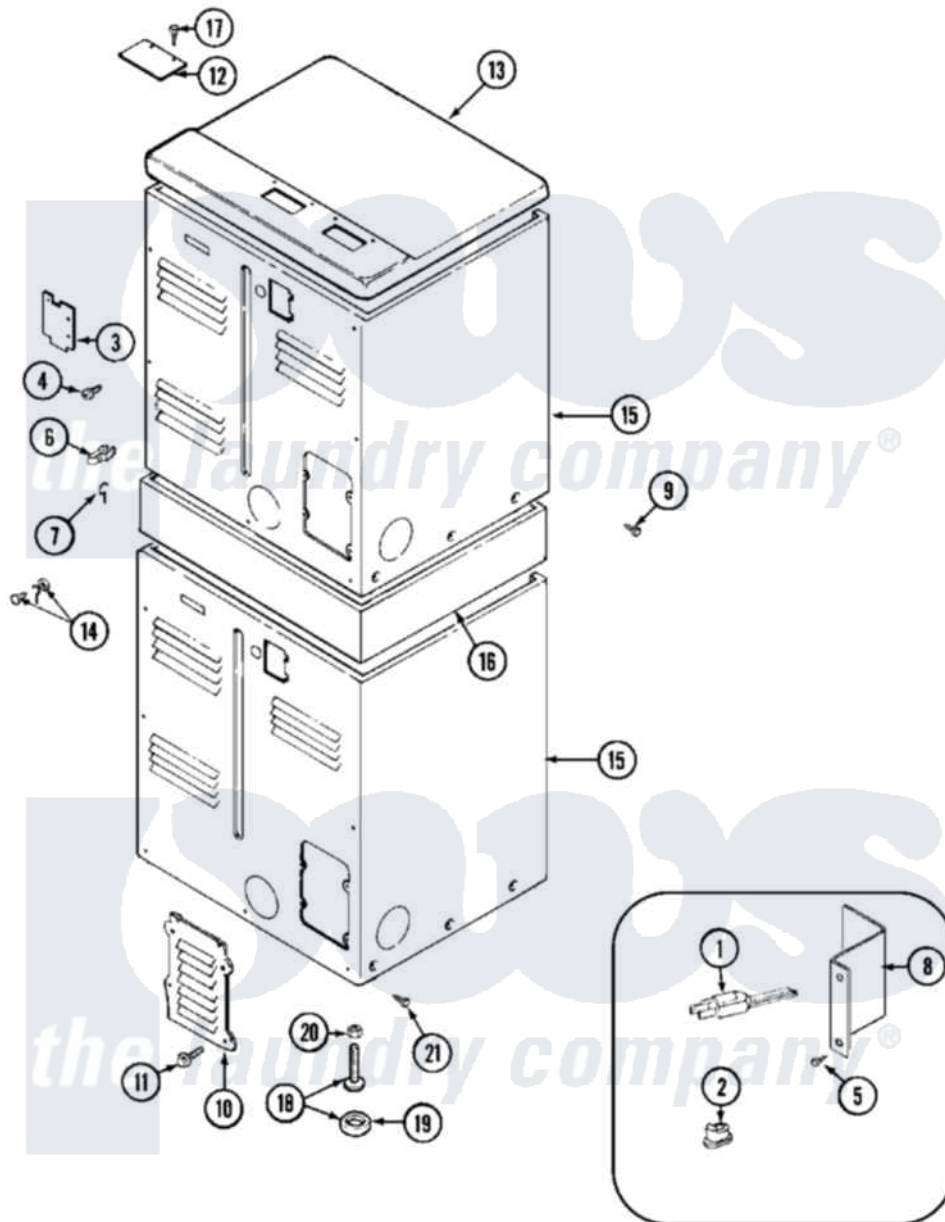

Maytag MDG11MNAAW 04 - REAR

Maytag [Commercial Maytag MDG11MNAAW Dryer Parts](#) Parts Diagram 04 - REAR
 Click on the part number to view part

Item	Original Part Number	Replaced By	Status	Part Description
001	308966		Not Available	CORD, POWER (EXPORT)
"	311093			Washer, Terminal Connection
"	311484	112432		Nut
"	33001246		Not Available	CORD, POWER
"	33001285		Not Available	CORD, POWER
002	211881			Grommet, Cord Part Not Used-Gas Models Only
"	NLA		Not Available	GROMMET, POWER CORD
003	Y312905		Not Available	COVER, TERMINAL
004	Y313561			Screw----NA
005	Y312209	W10001200		Screw
006	301548			Clamp, Ground Wire
"	313122			Screw - Baffle To Tumbler
007	311155			Ground Wire And Clamp
008	Y312904			Bracket, Terminal Block
009	NLA		Not Available	SCREW, SUPPORT
"	Y310632	1163839		Screw

010	Y312951		Not Available	ACCESS COVER, BACK
011	211294	90767		Screw, 8A X 3/8 HeX Washer Head Tapping
"	Y313559			Screw
012	NLA		Not Available	PLATE, TOP COVER
013	33001165			Top Cover Assembly
014	NLA		Not Available	SCREW & WASHER ASSEMBLY
015	NLA		Not Available	CABINET (LWR-WHT)
"	Y310632	1163839		Screw
016	NLA		Not Available	SUPPORT ASSEMBLY (WHT)
017	Y313559			Screw
018	Y302699	22003428		Leg, Adjustable
019	210684			Foot, Adjustable Leg
020	210385			Lock Nut For Adjustable Leg
021	213007			Xfor Cabinet See Cabinet, Back