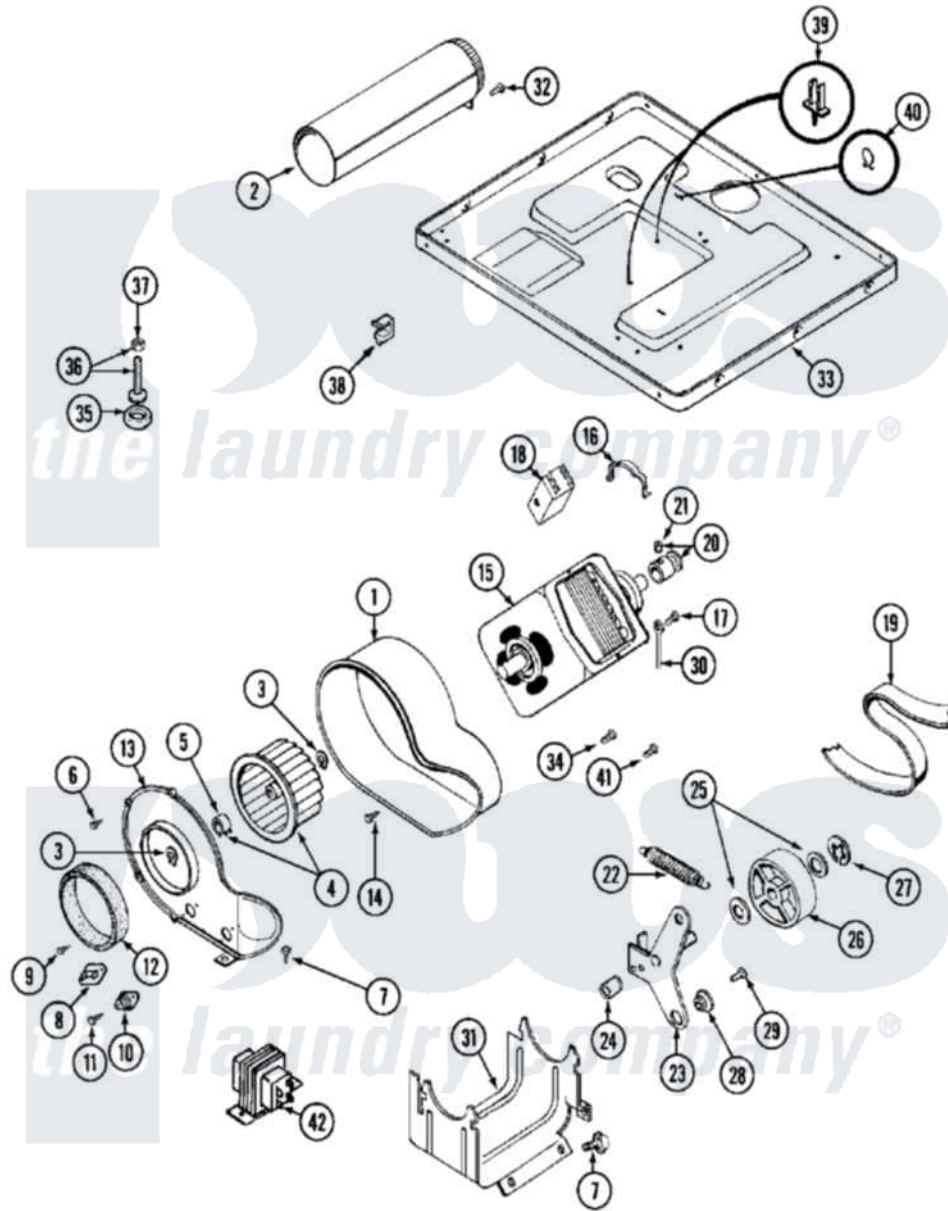

# Maytag MDG11MNAAW 07 - MOTOR DRIVE

Maytag [Commercial Maytag MDG11MNAAW Dryer Parts](#) Parts Diagram 07 - MOTOR DRIVE  
 Click on the part number to view part

Item	Original Part Number	Replaced By	Status	Part Description
001	<a href="#">Y312893</a>			Housing, Blower
002	<a href="#">Y303442</a>			EXHAUST DUCT ASSEMBLY
003	410233	<a href="#">9703438</a>		Ring-Retrn
004	<a href="#">Y303836</a>			Blower Wheel Assembly And Clamp
005	<a href="#">312967</a>			Clamp, Blower Housing
006	Y312961	<a href="#">W10116751</a>		Screw
007	<a href="#">Y313561</a>			Screw----NA
008	<a href="#">303392</a>			Thermostat, Cycling
"	<a href="#">306966</a>			Thermostat, Multi-Temp Part Not Used Mdg26ct-MN Only
"	<a href="#">33001306</a>			Wire Harness, Thermostats
009	<a href="#">211294</a>	<a href="#">90767</a>		Screw, 8A X 3/8 HeX Washer Head Tapping
010	<a href="#">306604</a>			Cut-Off, Thermal Part Not Used
011	NLA		Not Available	SCREW, THERMAL CUT-OFF
012	<a href="#">Y312901</a>			Seal, Housing Cover