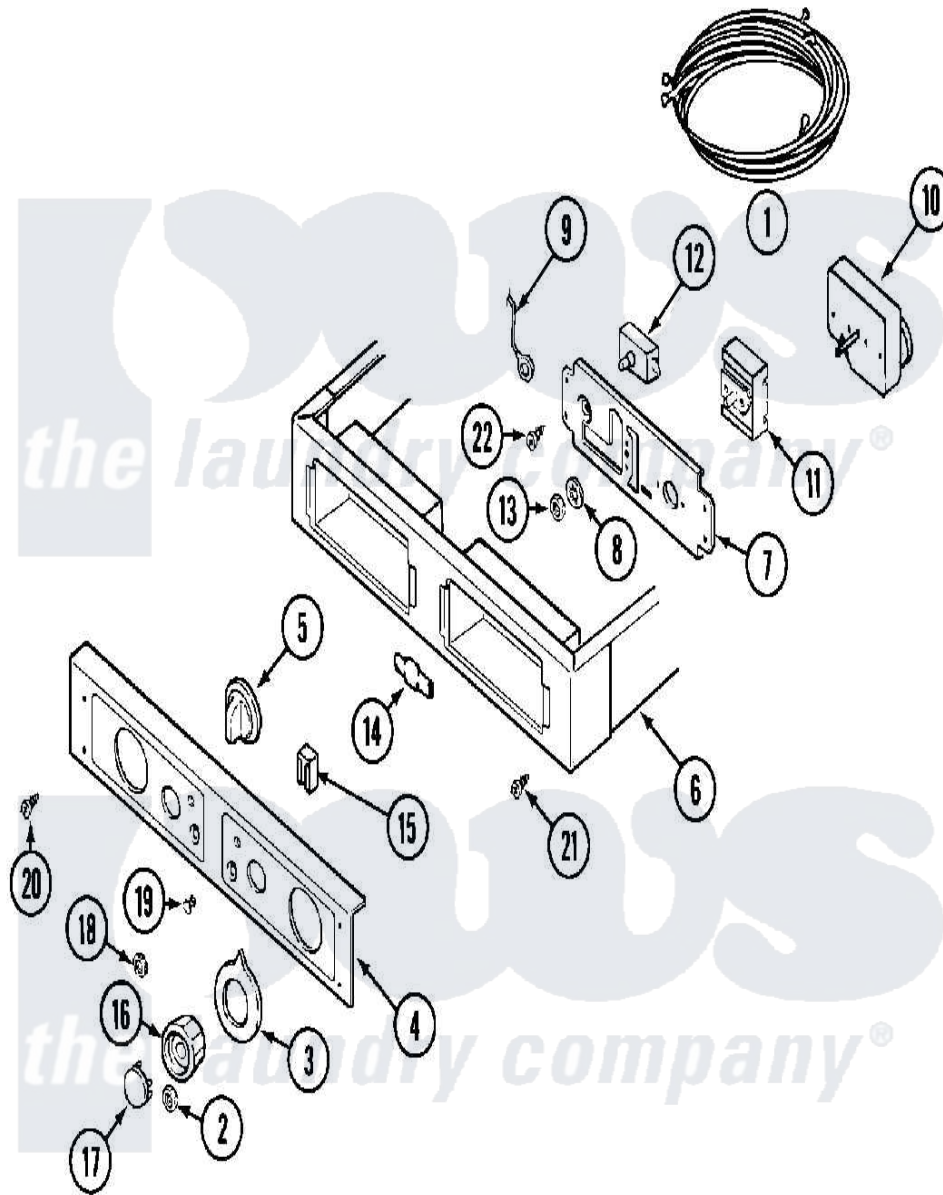

Maytag MDG11MNAGW 01 - CONTROL PANEL & SUPPORT ASSY.

Maytag [Commercial Maytag MDG11MNAGW Dryer Parts](#) Parts Diagram 01 - CONTROL PANEL & SUPPORT ASSY.
 Click on the part number to view part

Item	Original Part Number	Replaced By	Status	Part Description
001	Y308499			Harness, Wire
"	308515			(LOWER)
"	314522			Grommet, Strain Relief
"	33001525			Wire Harness, Main
"	NLA		Not Available	(UPR)
002	312273			Nut, Control Knob
003	314725	33001500		Dial, Timer Indicator
"	33001500			Dial, Timer Indicator
004	NLA		Not Available	PANEL, CONTROL
005	205663			Knob For Selector Switch
006	NLA		Not Available	SUPPORT ASSEMBLY (WHT)
"	Y310632	1163839		Screw
007	NLA		Not Available	BRACKET, CONTROL MOUNTING
008	312751			Lockwasher, Start Switch
009	205810			Wire, Ground
"	211168	W10139210		Screw, 8-18 X 5/16

"	211252		Screw, Ground Wire
010	Y307496		Timer
"	Y307296		Timer RPR
011	306940	W10149462	Switch, Push-To-Start
012	307253		Switch, Cycle Selector
013	Y312706	422617	Nut
014	Y201110	Not Available	CONNECTOR, WIRE (INDIC. LIGHT)
015	204075	Not Available	PILOT LAMP (DG MODELS ONLY)
"	NLA	Not Available	LIGHT, INDICATOR
016	314724		Knob For Timer
017	314723	W10133501	Cap, Knob
018	Y312702		Knurled Nut, Start Switch
019	215564		Lens, Indicator Light
020	215506		Screw, Control Panel Overlay
021	910186	99002757	Screw
022	Y313588	488234	Screw 8-32 X 1/4