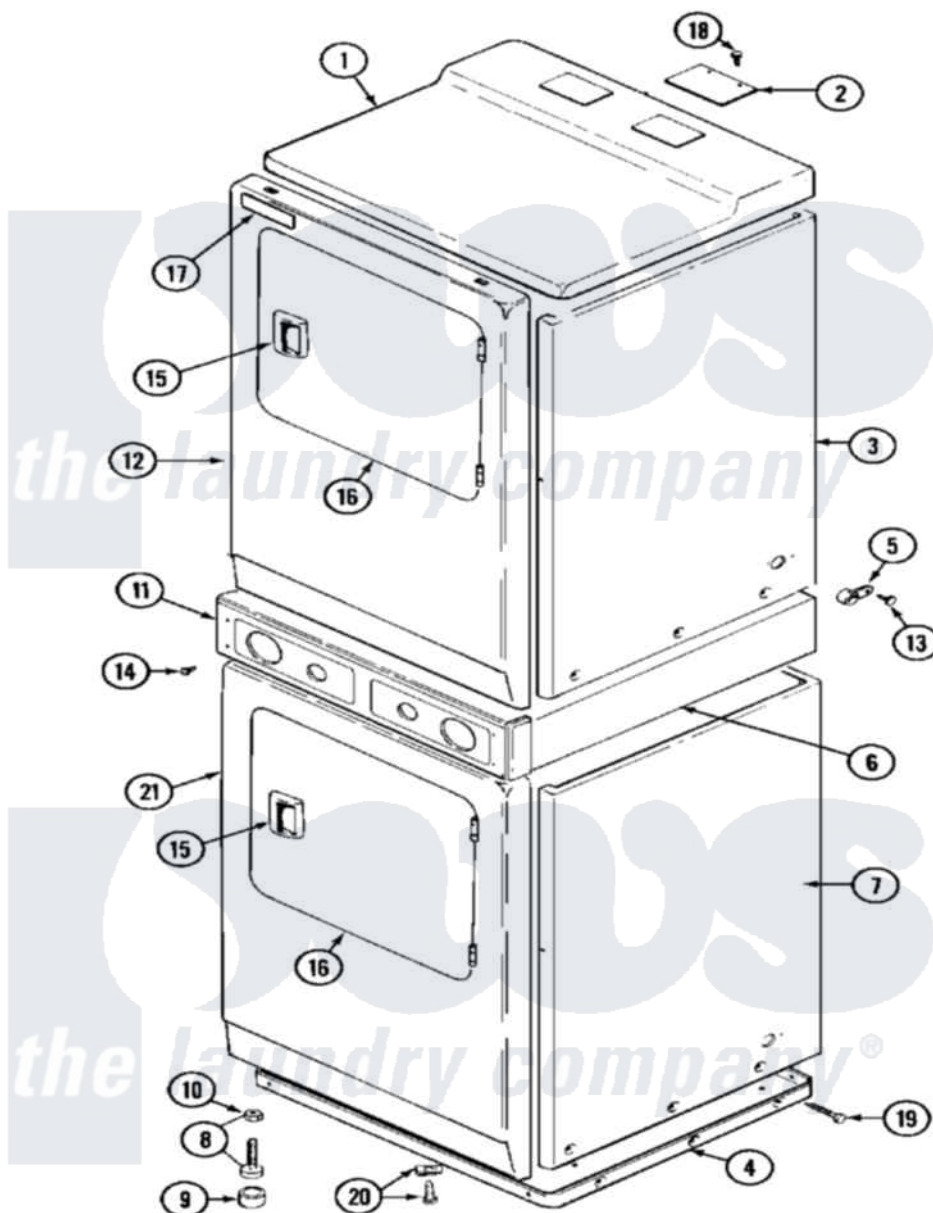

Maytag MDG11MNAGW 02 - FRONT

Maytag [Commercial Maytag MDG11MNAGW Dryer Parts](#) Parts Diagram 02 - FRONT
 Click on the part number to view part

Item	Original Part Number	Replaced By	Status	Part Description
001	33001165			Top Cover Assembly
002	NLA		Not Available	PLATE, COVER
003	NLA		Not Available	CABINET (WHT)
004	306530		Not Available	BASE ASSEMBLY (LOWER)
"	Y307482		Not Available	BASE ASSY. (UPPER & LOWER)
005	910768	M0280301		Tie Electr
006	314663	214354		Screw, Top Cover To Cabnt.
"	911050	4312464		Screw
"	NLA		Not Available	SUPPORT ASSEMBLY (WHT)
"	Y310632	1163839		Screw
007	NLA		Not Available	CABINET (WHT)
008	Y302699	22003428		Leg, Adjustable
009	210684			Foot, Adjustable Leg
010	210385			Lock Nut For Adjustable Leg
011	NLA		Not Available	PANEL, CONTROL
012	NLA		Not Available	PANEL, FRONT (UPR-WHT)

013	211168	W10139210	Screw, 8-18 X 5/16
014	215506		Screw, Control Panel Overlay
015	33001241		Handle, Door
016	33001240		Door
017	NLA	Not Available	NAME PLATE
018	Y313559		Screw
019	213007		Xfor Cabinet See Cabinet, Back
020	204439		Screw And Fstner Assembly
021	NLA	Not Available	PANEL, FRONT (LWR-WHT)