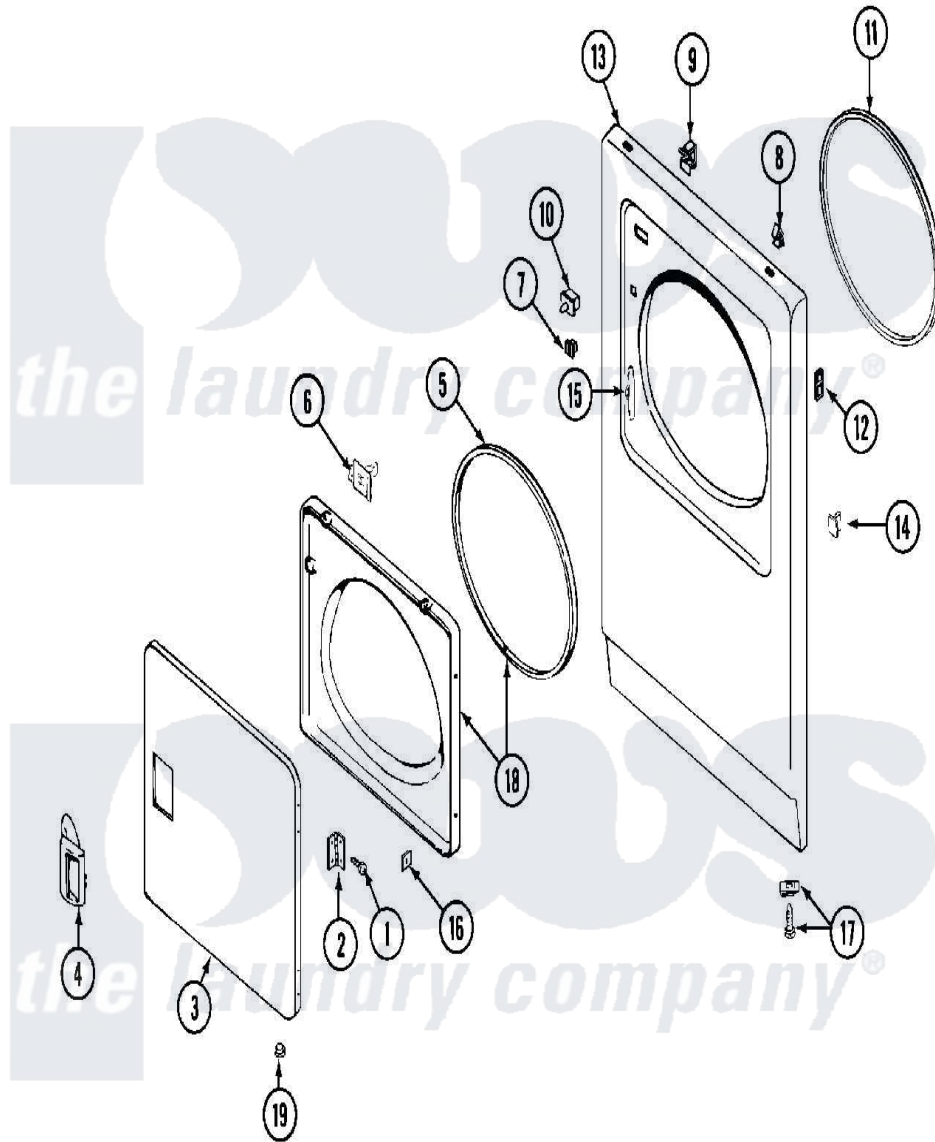

# Maytag MDG11MNAGW 03 - DOOR

Maytag Commercial Maytag MDG11MNAGW Dryer Parts Parts Diagram 03 - DOOR  
 Click on the part number to view part

Item	Original Part Number	Replaced By	Status	Part Description
001	<a href="#">Y314062</a>			Screw, Door Hinge And Panel
002	<a href="#">33001230</a>			Hinge, Door
003	<a href="#">33001240</a>			Door
004	<a href="#">33001241</a>			Handle, Door
005	<a href="#">33001131</a>			Seal, Door
006	<a href="#">33001305</a>			Strike, Door
007	Y304578	<a href="#">LA-1003</a>		Door Catch Kit
008	212982	<a href="#">22001650</a>		Fastener, Spring
009	<a href="#">Y310376</a>			Clip, Door Switch Harness
010	33001509	<a href="#">W10169313</a>		Switch-Dor
"	<a href="#">Y305753</a>	<a href="#">W10169313</a>		Switch-Dor
011	<a href="#">314937</a>			Seal, Front Panel
012	NLA		Not Available	CLIP, HINGE SCREW
"	NLA		Not Available	FASTENER CLIP
013	NLA		Not Available	PANEL, FRONT (LWR-WHT)
014	NLA		Not Available	PLUG, DOOR CATCH

015	<a href="#">33001175</a>		Cover, Hinge Hole
016	<a href="#">Y313910</a>		Clip, Door Liner To Outer Panel
017	<a href="#">204439</a>		Screw And Fstner Assembly
"	NLA	Not Available	CLIP, CABINET SCREW
018	33001243	Not Available	PANEL, INNER DOOR (W/SEAL)
019	33001132	<a href="#">33002342</a>	Plug, Sifht Hole