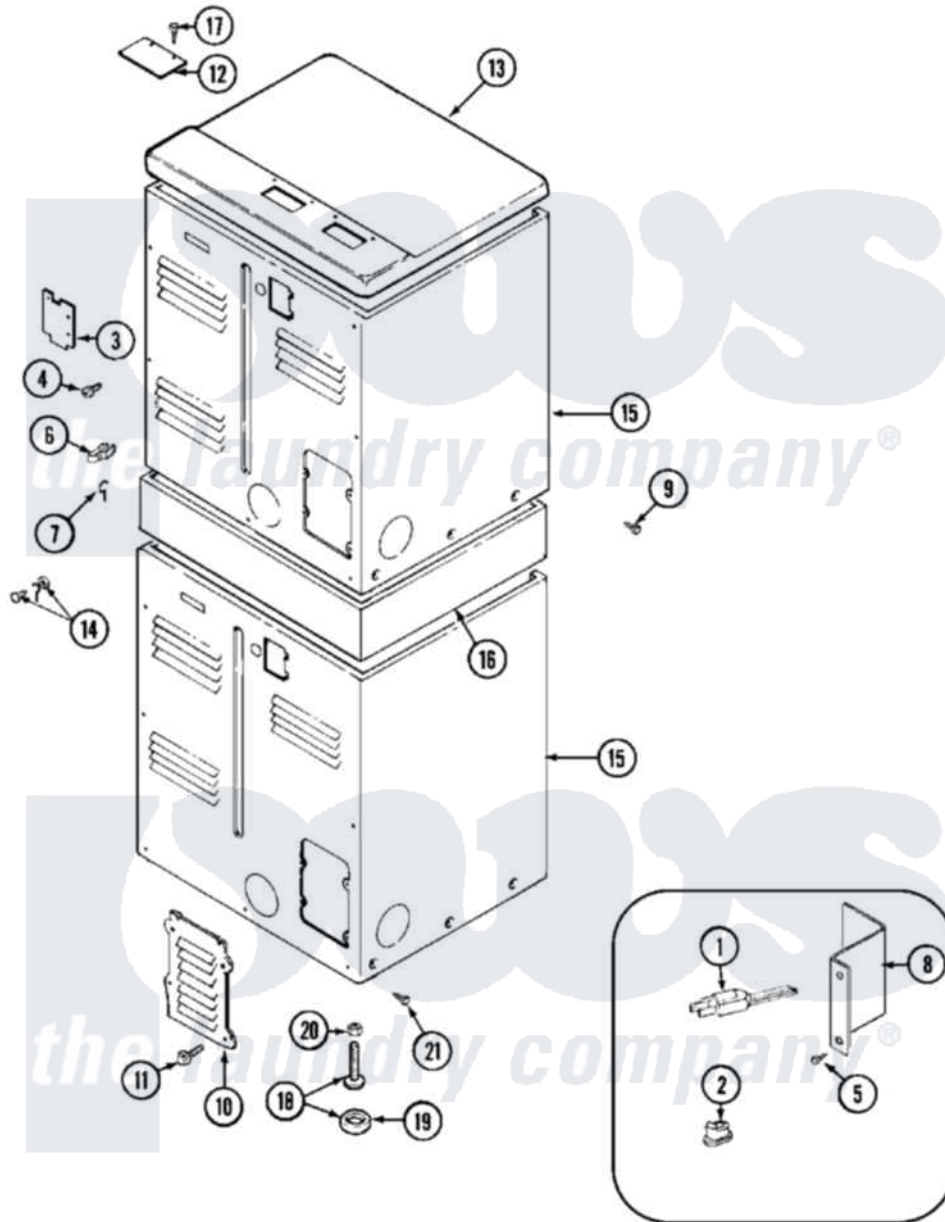

Maytag MDG11MNAGW 04 - REAR

Maytag [Commercial Maytag MDG11MNAGW Dryer Parts](#) Parts Diagram 04 - REAR
 Click on the part number to view part

Item	Original Part Number	Replaced By	Status	Part Description
001	308966		Not Available	CORD, POWER (EXPORT)
"	311093			Washer, Terminal Connection
"	311484	112432		Nut
"	33001246		Not Available	CORD, POWER
"	33001285		Not Available	CORD, POWER
002	211881			Grommet, Cord Part Not Used- Gas Models Only
"	NLA		Not Available	GROMMET, POWER CORD
003	Y312905		Not Available	COVER, TERMINAL
004	Y313561			Screw----NA
005	Y312209	W10001200		Screw
006	301548			Clamp, Ground Wire
"	313122			Screw - Baffle To Tumbler
007	311155			Ground Wire And Clamp
008	Y312904			Bracket, Terminal Block
009	NLA		Not Available	SCREW, SUPPORT
"	Y310632	1163839		Screw

010	Y312951		Not Available	ACCESS COVER, BACK
011	211294	90767		Screw, 8A X 3/8 HeX Washer Head Tapping
"	Y313559			Screw
012	NLA		Not Available	PLATE, TOP COVER
013	33001165			Top Cover Assembly
014	NLA		Not Available	SCREW & WASHER ASSEMBLY
015	NLA		Not Available	CABINET (LWR-WHT)
"	Y310632	1163839		Screw
016	NLA		Not Available	SUPPORT ASSEMBLY (WHT)
017	Y313559			Screw
018	Y302699	22003428		Leg, Adjustable
019	210684			Foot, Adjustable Leg
020	210385			Lock Nut For Adjustable Leg
021	213007			Xfor Cabinet See Cabinet, Back