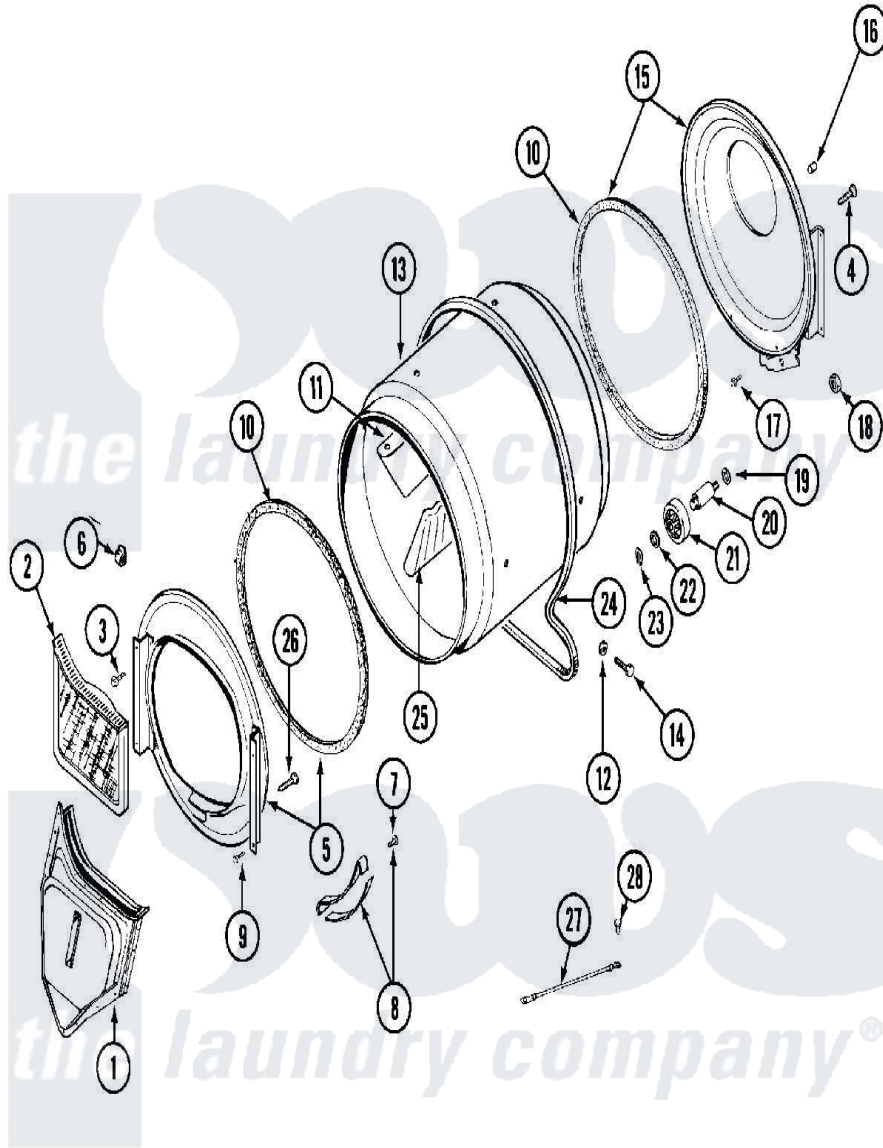

Maytag MDG11MNAGW 05 - TUMBLER

Maytag [Commercial Maytag MDG11MNAGW Dryer Parts](#) Parts Diagram 05 - TUMBLER
 Click on the part number to view part

Item	Original Part Number	Replaced By	Status	Part Description
001	33001016			Outlet Duct Assembly
002	33001170	33002970		Lint Filte
003	NLA		Not Available	SCREW, TUMBLER SUPPORT
004	Y313561			Screw---NA
005	33001179			Front, Tumbler
006	Y310376			Clip, Door Switch Harness
007	210720			Rivet, Bearing To Tumbler Frnt
008	306508			Tumbler Bearing Kit ---W
009	Y310632	1163839		Screw
010	314820			Seal, Tumbler
011	33001012			Baffle
012	314158			Washer, Baffle To Tumbler
013	33001108		Not Available	DRYER TUMBLER, W/O BAFFLES
014	Y310759			Screw, Tumbler Baffles
015	33001178			Back, Tumbler

016	NLA	Not Available	COVER, THREAD
017	Y310632	1163839	Screw
018	312538	33001443	Nut, Hex
019	Y313347	312535	Washer, Vault Mounting Brk.
020	Y312948	6-3129480	Shaft- Tumbler
021	Y303373	12001541	Drum Roller/Washer Assembly--W
022	312535		Washer, Vault Mounting Brk.
023	410233	9703438	Ring-Retr
024	Y312959		Poly "V" Belt For Tumbler
025	33001004		Baffle, Tall
026	Y314110	33002917	Screw, No.10-16
027	901220		Ground Wire
028	910343	488234	Screw 8-32 X 1/4