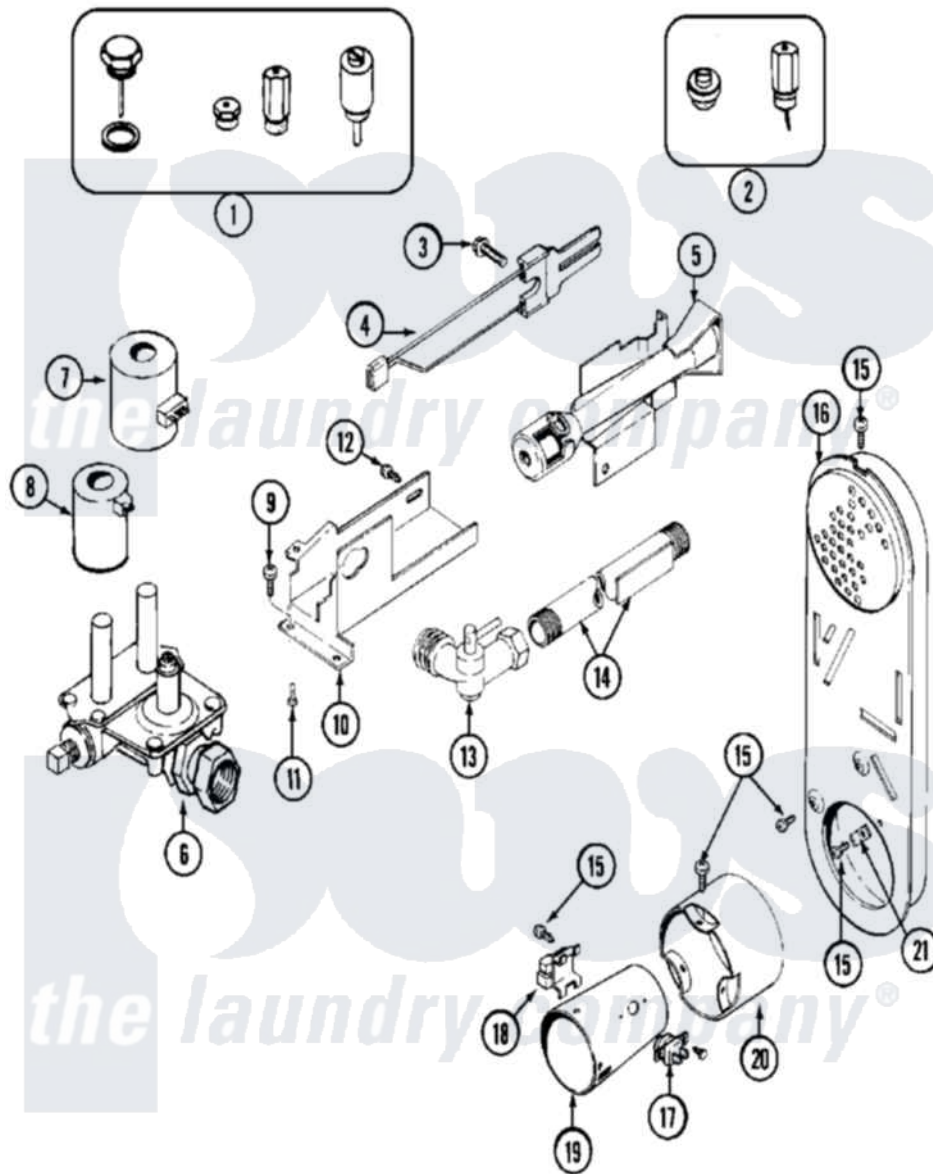

# Maytag MDG11MNAGW 06 - GAS VALVE

Maytag [Commercial Maytag MDG11MNAGW Dryer Parts](#) Parts Diagram 06 - GAS VALVE  
 Click on the part number to view part

Item	Original Part Number	Replaced By	Status	Part Description
001	Y308378	<a href="#">W10402145</a>		LP Gas Con
002	Y308377		Not Available	CONVERSION KIT (LP TO NATURAL)
003	<a href="#">304971</a>			Screw Note: Screw, Igniter
004	304970	<a href="#">4391996</a>		Ignitor
005	33001247	<a href="#">33002793</a>		Burner Assembly
006	<a href="#">307927</a>			Valve, Gas
"	<a href="#">308345</a>			Valve, Gas
007	<a href="#">306106</a>			Coil, Holding And Booster--W
"	<a href="#">Y307931</a>			Coil, Holding And Booster
008	306105	<a href="#">694540</a>		Coil, 60 Hz
"	<a href="#">307930</a>			Coil, Secondary
009	<a href="#">Y313561</a>			Screw---NA
010	<a href="#">314566</a>			Gas Control Bracket
011	<a href="#">Y313559</a>			Screw
012	314082	<a href="#">90767</a>		Screw, 8A X 3/8 HeX Washer Head Tapping

"	314568	<a href="#">Y313559</a>	Screw
013	<a href="#">Y303349</a>		Angle Shut-Off, Gas Valve
014	Y303383	<a href="#">33001735</a>	Pipe And Bracket Assembly Series 18 Not Needed Use Vavle
015	<a href="#">211294</a>	<a href="#">90767</a>	Screw, 8A X 3/8 HeX Washer Head Tapping
016	Y308504		Not Available
017	<a href="#">303395</a>		INLET DUCT ASSEMBLY
"	<a href="#">305169</a>		Thermostat, Hi-Limit
"	<a href="#">305169</a>		Thermostat, Hi-Limit Gas
018	Y303377	<a href="#">338906</a>	Radiant, Sensor
019	<a href="#">Y308548</a>		Combustion Cone Assembly
"	<a href="#">Y308549</a>		Combustion Cone Assembly
020	NLA		Not Available
"	<a href="#">Y303841</a>		EXTENSION, CONE (W/SCREWS)
"	<a href="#">Y303841</a>		Cone, Extension
021	<a href="#">Y312890</a>		Retainer, Heater Chamber