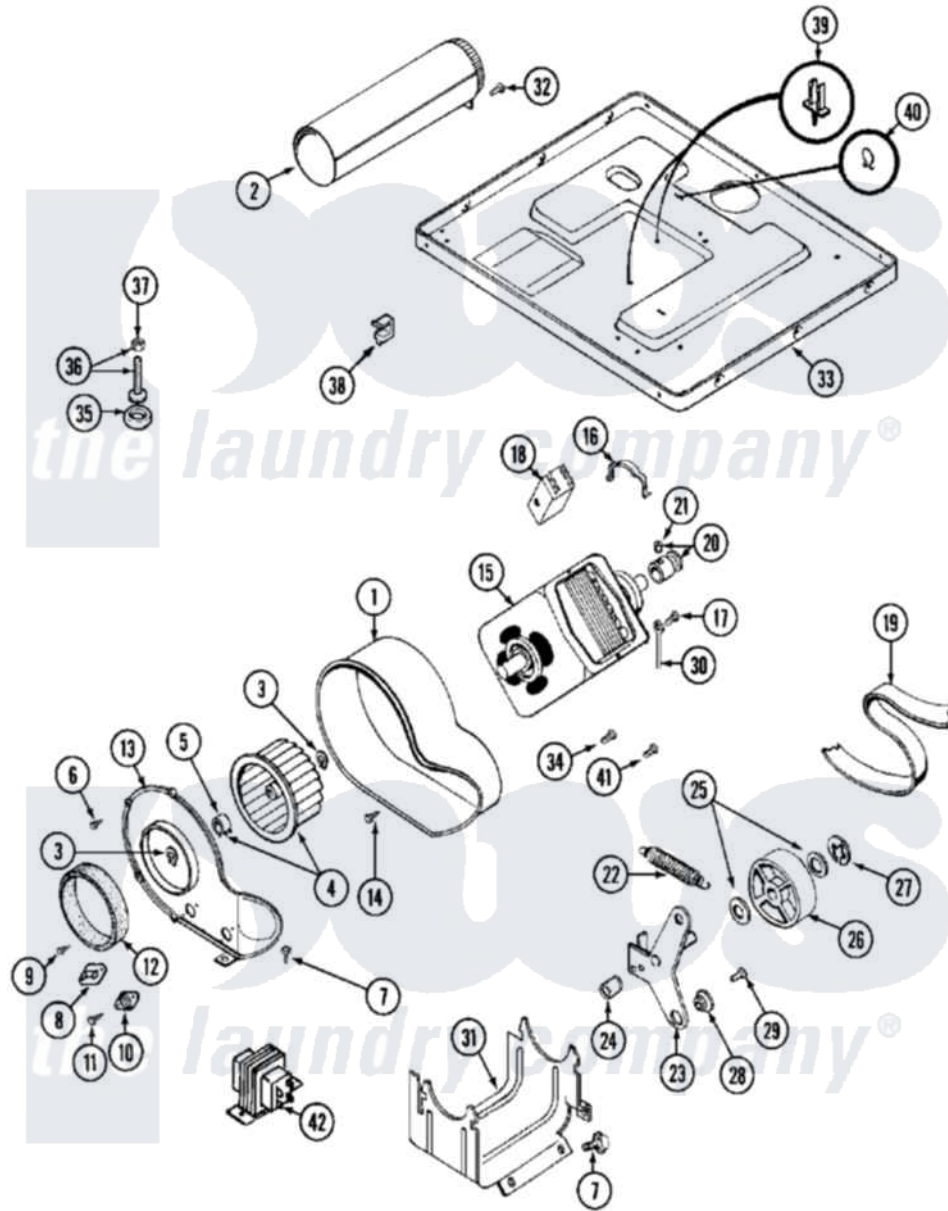

Maytag MDG11MNAGW 07 - MOTOR DRIVE

Maytag [Commercial Maytag MDG11MNAGW Dryer Parts](#) Parts Diagram 07 - MOTOR DRIVE
 Click on the part number to view part

Item	Original Part Number	Replaced By	Status	Part Description
001	Y312893			Housing, Blower
002	Y303442			EXHAUST DUCT ASSEMBLY
003	410233	9703438		Ring-Retrn
004	Y303836			Blower Wheel Assembly And Clamp
005	312967			Clamp, Blower Housing
006	Y312961	W10116751		Screw
007	Y313561			Screw---NA
008	303392			Thermostat, Cycling
"	306966			Thermostat, Multi-Temp Part Not Used Mdg26ct-MN Only
"	33001306			Wire Harness, Thermostats
009	211294	90767		Screw, 8A X 3/8 HeX Washer Head Tapping
010	306604			Cut-Off, Thermal Part Not Used
011	NLA		Not Available	SCREW, THERMAL CUT-OFF
012	Y312901			Seal, Housing Cover