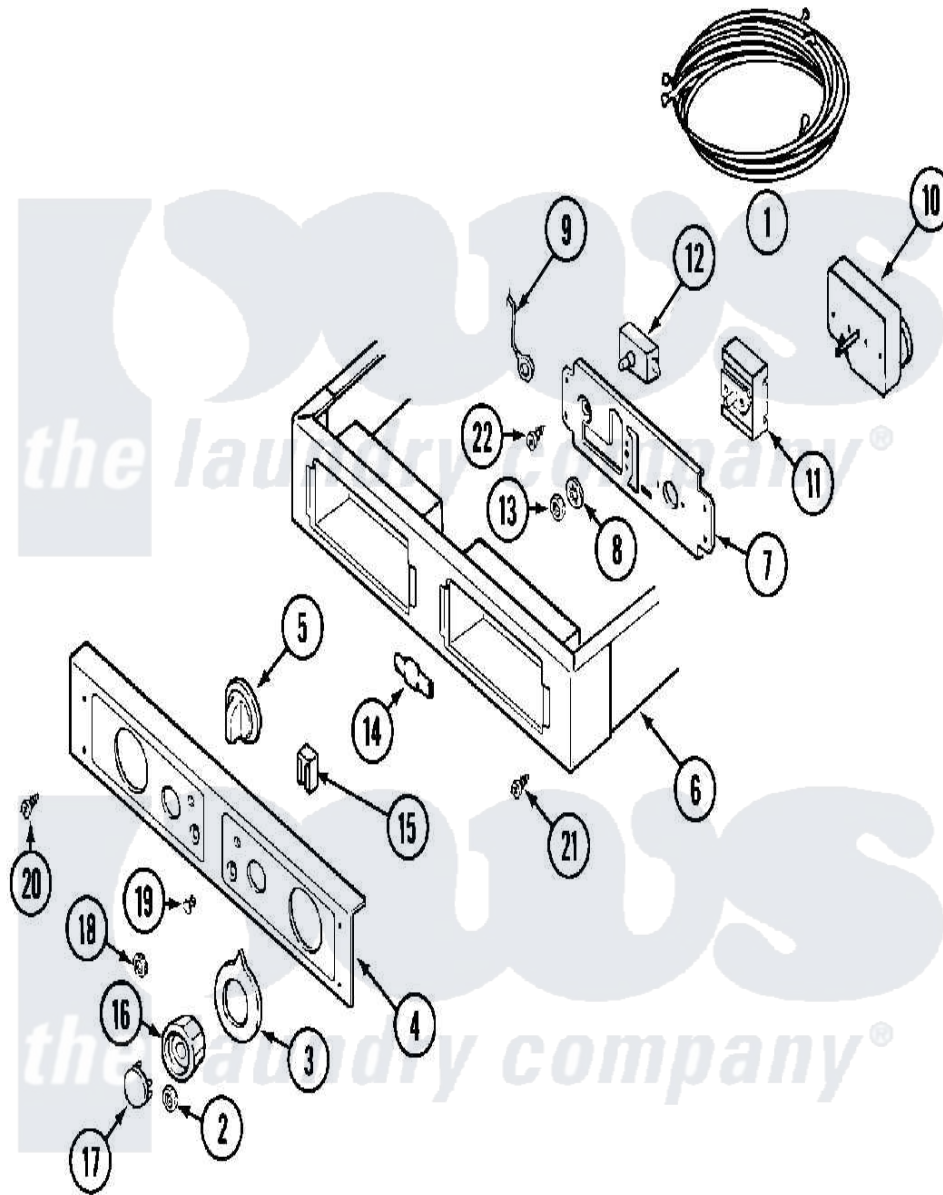

# Maytag MDG11MNEGW 01 - CONTROL PANEL & SUPPORT ASSY.

Maytag [Commercial Maytag MDG11MNEGW Dryer Parts](#) Parts Diagram 01 - CONTROL PANEL & SUPPORT ASSY.  
 Click on the part number to view part

Item	Original Part Number	Replaced By	Status	Part Description
001	<a href="#">Y308499</a>			Harness, Wire
"	<a href="#">308515</a>			(LOWER)
"	<a href="#">314522</a>			Grommet, Strain Relief
"	<a href="#">33001525</a>			Wire Harness, Main
"	NLA		Not Available	(UPR)
002	<a href="#">312273</a>			Nut, Control Knob
003	314725	<a href="#">33001500</a>		Dial, Timer Indicator
"	<a href="#">33001500</a>			Dial, Timer Indicator
004	NLA		Not Available	PANEL, CONTROL
005	<a href="#">205663</a>			Knob For Selector Switch
006	NLA		Not Available	SUPPORT ASSEMBLY (WHT)
"	Y310632	<a href="#">1163839</a>		Screw
007	NLA		Not Available	BRACKET, CONTROL MOUNTING
008	<a href="#">312751</a>			Lockwasher, Start Switch
009	<a href="#">205810</a>			Wire, Ground
"	211168	<a href="#">W10139210</a>		Screw, 8-18 X 5/16

"	<a href="#">211252</a>		Screw, Ground Wire
010	<a href="#">Y307496</a>		Timer
"	<a href="#">Y307296</a>		Timer RPR
011	306940	<a href="#">W10149462</a>	Switch, Push-To-Start
012	<a href="#">307253</a>		Switch, Cycle Selector
013	Y312706	<a href="#">422617</a>	Nut
014	Y201110	Not Available	CONNECTOR, WIRE (INDIC. LIGHT)
015	204075	Not Available	PILOT LAMP (DG MODELS ONLY)
"	NLA	Not Available	LIGHT, INDICATOR
016	<a href="#">314724</a>		Knob For Timer
017	314723	<a href="#">W10133501</a>	Cap, Knob
018	<a href="#">Y312702</a>		Knurled Nut, Start Switch
019	<a href="#">215564</a>		Lens, Indicator Light
020	<a href="#">215506</a>		Screw, Control Panel Overlay
021	910186	<a href="#">99002757</a>	Screw
022	<a href="#">Y313588</a>	<a href="#">488234</a>	Screw 8-32 X 1/4