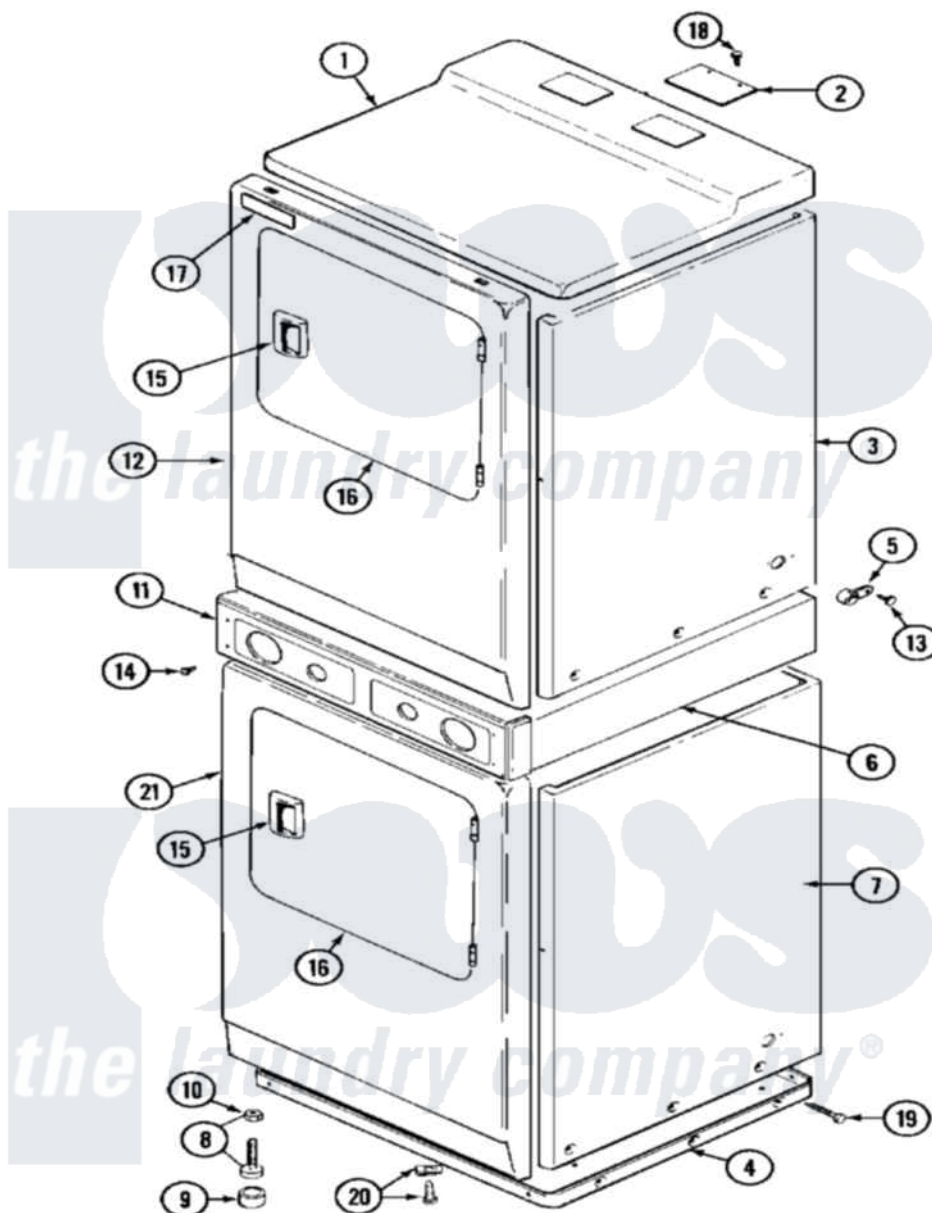

# Maytag MDG11MNEGW 02 - FRONT

Maytag [Commercial Maytag MDG11MNEGW Dryer Parts](#) Parts Diagram 02 - FRONT  
 Click on the part number to view part

Item	Original Part Number	Replaced By	Status	Part Description
001	<a href="#">33001165</a>			Top Cover Assembly
002	NLA		Not Available	PLATE, COVER
003	NLA		Not Available	CABINET (WHT)
004	306530		Not Available	BASE ASSEMBLY (LOWER)
"	Y307482		Not Available	BASE ASSY. (UPPER & LOWER)
005	910768	<a href="#">M0280301</a>		Tie Electr
006	314663	<a href="#">214354</a>		Screw, Top Cover To Cabnt.
"	911050	<a href="#">4312464</a>		Screw
"	NLA		Not Available	SUPPORT ASSEMBLY (WHT)
"	Y310632	<a href="#">1163839</a>		Screw
007	NLA		Not Available	CABINET (WHT)
008	Y302699	<a href="#">22003428</a>		Leg, Adjustable
009	<a href="#">210684</a>			Foot, Adjustable Leg
010	<a href="#">210385</a>			Lock Nut For Adjustable Leg
011	NLA		Not Available	PANEL, CONTROL
012	NLA		Not Available	PANEL, FRONT (UPR-WHT)

013	211168	<a href="#">W10139210</a>	Screw, 8-18 X 5/16
014	<a href="#">215506</a>		Screw, Control Panel Overlay
015	<a href="#">33001241</a>		Handle, Door
016	<a href="#">33001240</a>		Door
017	NLA	Not Available	NAME PLATE
018	<a href="#">Y313559</a>		Screw
019	<a href="#">213007</a>		Xfor Cabinet See Cabinet, Back
020	<a href="#">204439</a>		Screw And Fstner Assembly
021	NLA	Not Available	PANEL, FRONT (LWR-WHT)