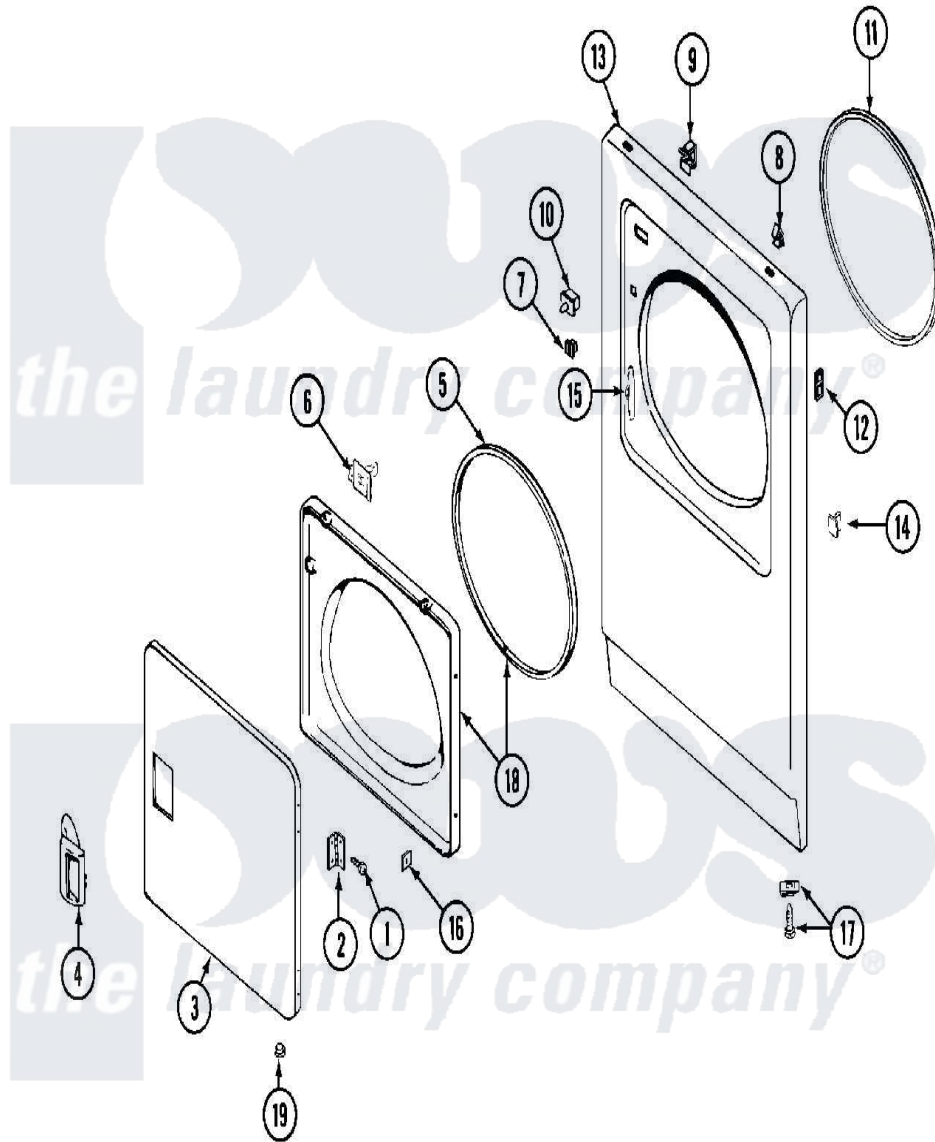

Maytag MDG11MNEGW 03 - DOOR

Maytag Commercial Maytag MDG11MNEGW Dryer Parts Parts Diagram 03 - DOOR
 Click on the part number to view part

Item	Original Part Number	Replaced By	Status	Part Description
001	Y314062			Screw, Door Hinge And Panel
002	33001230			Hinge, Door
003	33001240			Door
004	33001241			Handle, Door
005	33001131			Seal, Door
006	33001305			Strike, Door
007	Y304578	LA-1003		Door Catch Kit
008	212982	22001650		Fastener, Spring
009	Y310376			Clip, Door Switch Harness
010	33001509	W10169313		Switch-Dor
"	Y305753	W10169313		Switch-Dor
011	314937			Seal, Front Panel
012	NLA		Not Available	CLIP, HINGE SCREW
"	NLA		Not Available	FASTENER CLIP
013	NLA		Not Available	PANEL, FRONT (LWR-WHT)
014	NLA		Not Available	PLUG, DOOR CATCH

015	33001175		Cover, Hinge Hole
016	Y313910		Clip, Door Liner To Outer Panel
017	204439		Screw And Fstner Assembly
"	NLA	Not Available	CLIP, CABINET SCREW
018	33001243	Not Available	PANEL, INNER DOOR (W/SEAL)
019	33001132	33002342	Plug, Sifht Hole