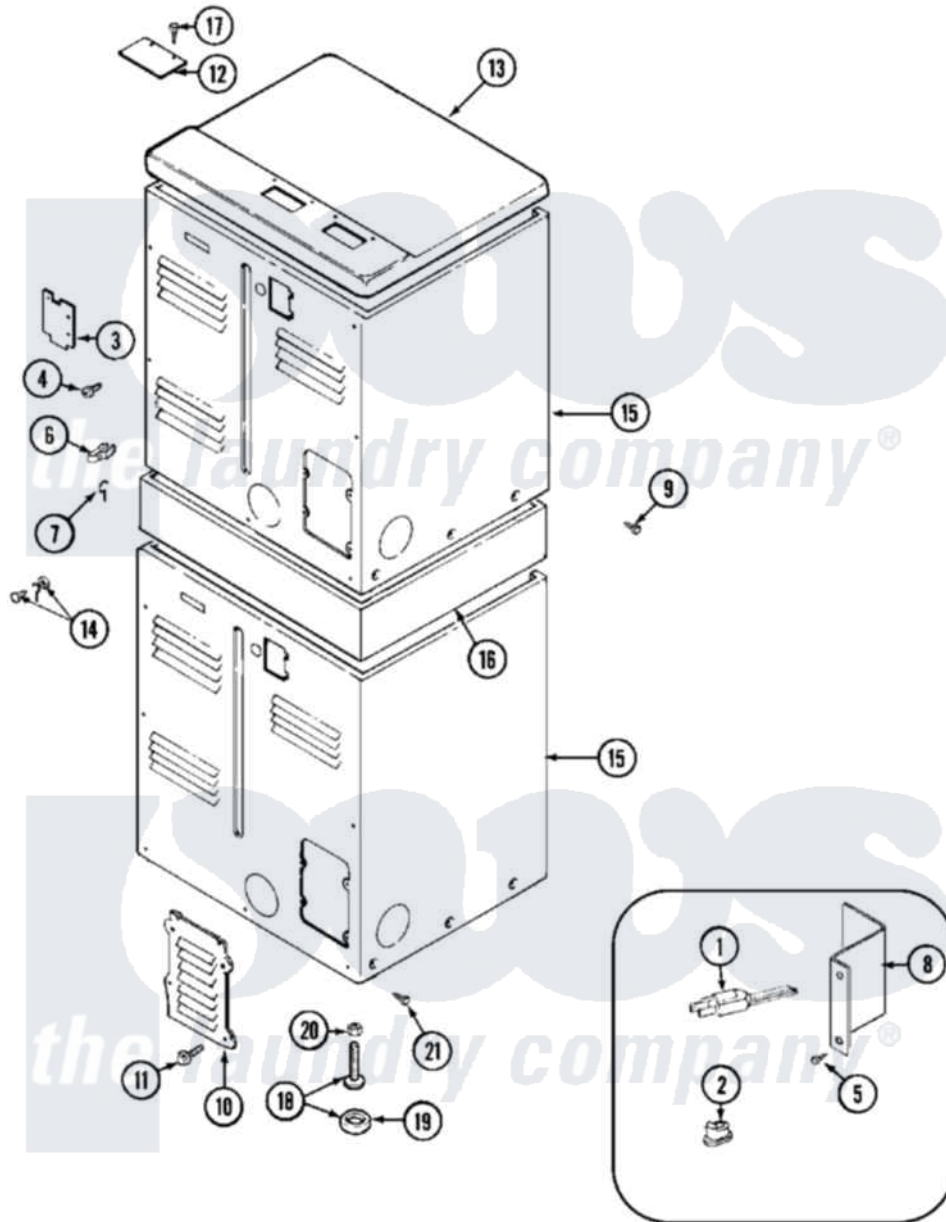

# Maytag MDG11MNEGW 04 - REAR

Maytag [Commercial Maytag MDG11MNEGW Dryer Parts](#) Parts Diagram 04 - REAR  
 Click on the part number to view part

Item	Original Part Number	Replaced By	Status	Part Description
001	308966		Not Available	CORD, POWER (EXPORT)
"	<a href="#">311093</a>			Washer, Terminal Connection
"	<a href="#">311484</a>	<a href="#">112432</a>		Nut
"	33001246		Not Available	CORD, POWER
"	33001285		Not Available	CORD, POWER
002	<a href="#">211881</a>			Grommet, Cord Part Not Used-Gas Models Only
"	NLA		Not Available	GROMMET, POWER CORD
003	Y312905		Not Available	COVER, TERMINAL
004	<a href="#">Y313561</a>			Screw----NA
005	<a href="#">Y312209</a>	<a href="#">W10001200</a>		Screw
006	<a href="#">301548</a>			Clamp, Ground Wire
"	<a href="#">313122</a>			Screw - Baffle To Tumbler
007	<a href="#">311155</a>			Ground Wire And Clamp
008	<a href="#">Y312904</a>			Bracket, Terminal Block
009	NLA		Not Available	SCREW, SUPPORT
"	Y310632	<a href="#">1163839</a>		Screw

010	Y312951		Not Available	ACCESS COVER, BACK
011	<a href="#">211294</a>	<a href="#">90767</a>		Screw, 8A X 3/8 HeX Washer Head Tapping
"	<a href="#">Y313559</a>			Screw
012	NLA		Not Available	PLATE, TOP COVER
013	<a href="#">33001165</a>			Top Cover Assembly
014	NLA		Not Available	SCREW & WASHER ASSEMBLY
015	NLA		Not Available	CABINET (LWR-WHT)
"	Y310632	<a href="#">1163839</a>		Screw
016	NLA		Not Available	SUPPORT ASSEMBLY (WHT)
017	<a href="#">Y313559</a>			Screw
018	Y302699	<a href="#">22003428</a>		Leg, Adjustable
019	<a href="#">210684</a>			Foot, Adjustable Leg
020	<a href="#">210385</a>			Lock Nut For Adjustable Leg
021	<a href="#">213007</a>			Xfor Cabinet See Cabinet, Back