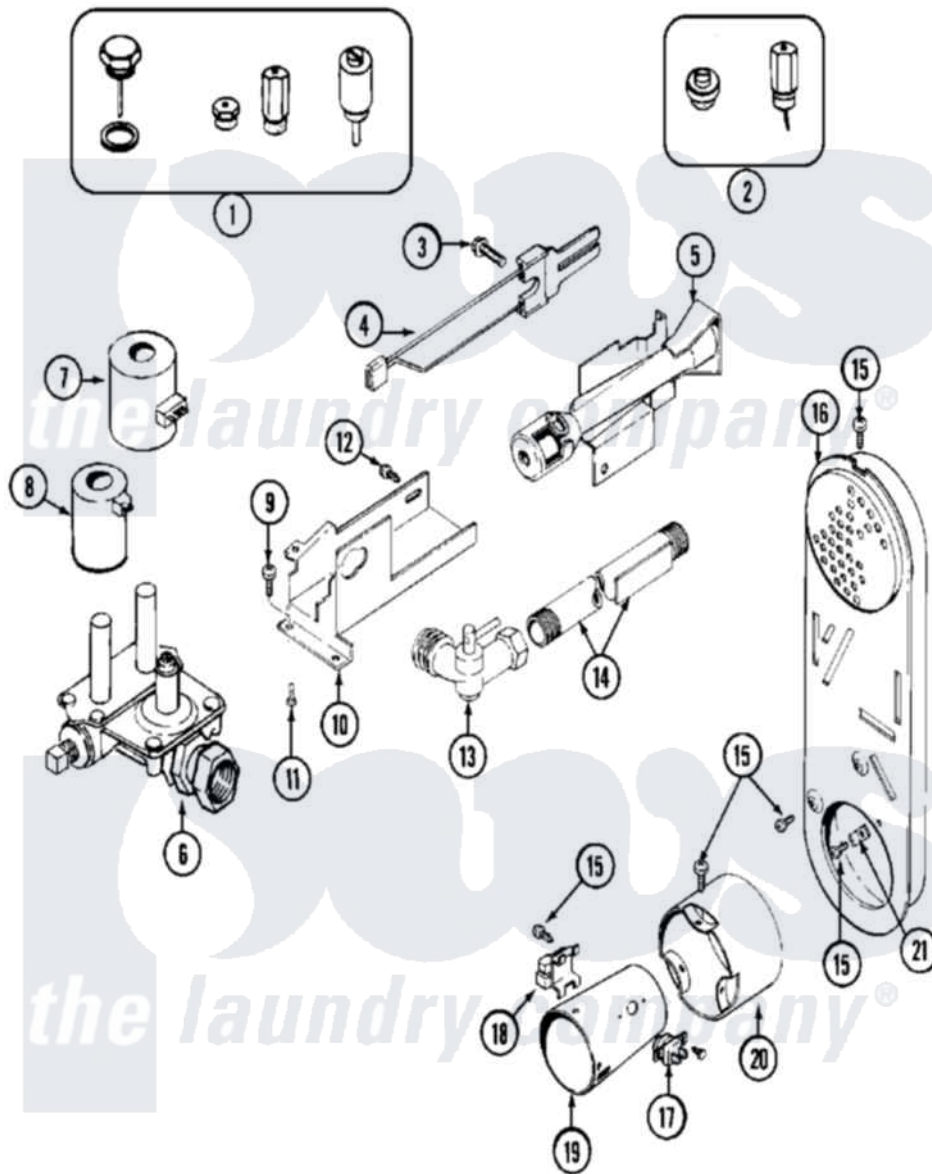

Maytag MDG11MNEGW 06 - GAS VALVE

Maytag [Commercial Maytag MDG11MNEGW Dryer Parts](#) Parts Diagram 06 - GAS VALVE
 Click on the part number to view part

Item	Original Part Number	Replaced By	Status	Part Description
001	Y308378	W10402145		LP Gas Con
002	Y308377		Not Available	CONVERSION KIT (LP TO NATURAL)
003	304971			Screw Note: Screw, Igniter
004	304970	4391996		Ignitor
005	33001247	33002793		Burner Assembly
006	307927			Valve, Gas
"	308345			Valve, Gas
007	306106			Coil, Holding And Booster--W
"	Y307931			Coil, Holding And Booster
008	306105	694540		Coil, 60 Hz
"	307930			Coil, Secondary
009	Y313561			Screw---NA
010	314566			Gas Control Bracket
011	Y313559			Screw
012	314082	90767		Screw, 8A X 3/8 HeX Washer Head Tapping

"	314568	Y313559	Screw
013	Y303349		Angle Shut-Off, Gas Valve
014	Y303383	33001735	Pipe And Bracket Assembly Series 18 Not Needed Use Vavle
015	211294	90767	Screw, 8A X 3/8 HeX Washer Head Tapping
016	Y308504		Not Available
017	303395		INLET DUCT ASSEMBLY
"	305169		Thermostat, Hi-Limit
"	305169		Thermostat, Hi-Limit Gas
018	Y303377	338906	Radiant, Sensor
019	Y308548		Combustion Cone Assembly
"	Y308549		Combustion Cone Assembly
020	NLA		Not Available
"	Y303841		EXTENSION, CONE (W/SCREWS)
"	Y303841		Cone, Extension
021	Y312890		Retainer, Heater Chamber