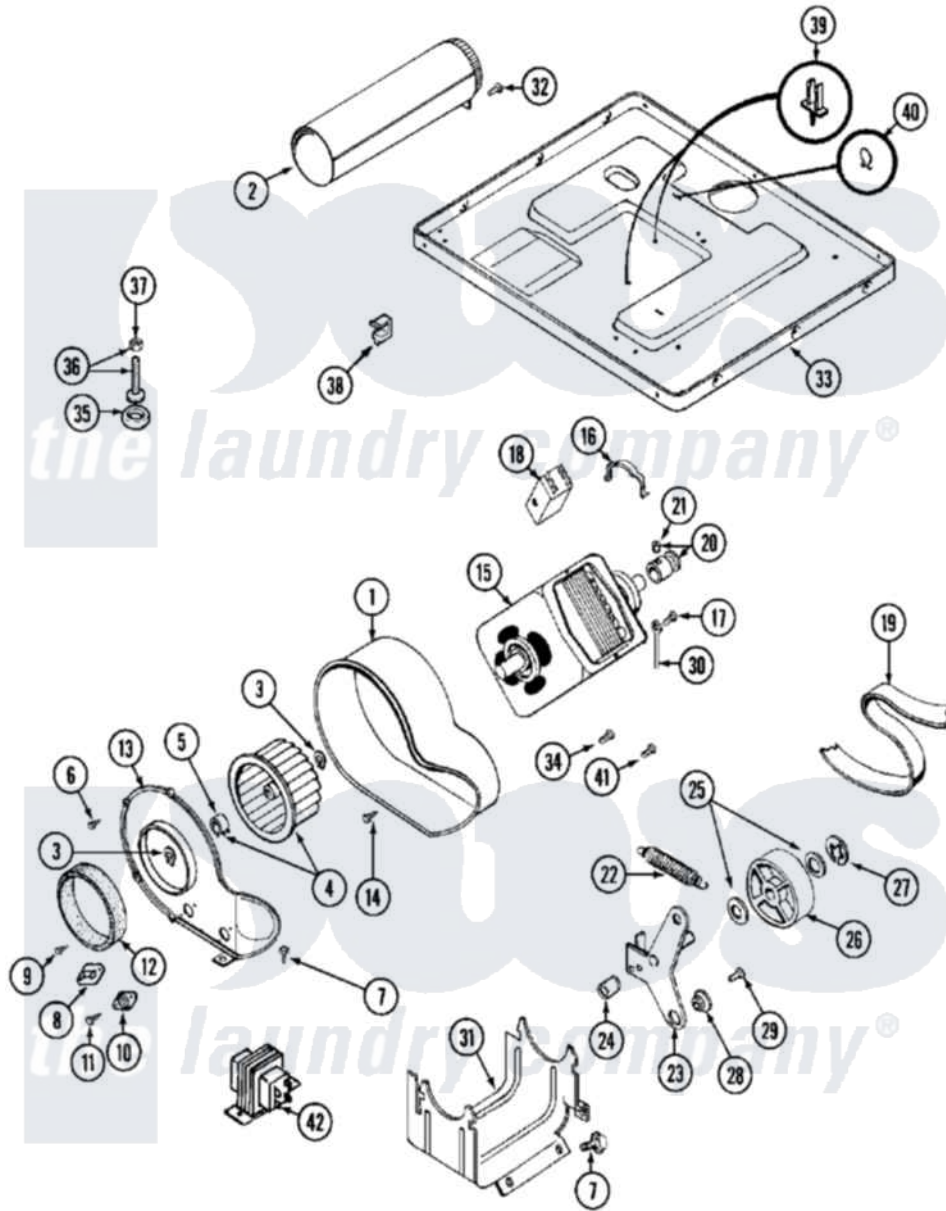

# Maytag MDG11MNEGW 07 - MOTOR DRIVE

Maytag [Commercial Maytag MDG11MNEGW Dryer Parts](#) Parts Diagram 07 - MOTOR DRIVE  
 Click on the part number to view part

Item	Original Part Number	Replaced By	Status	Part Description
001	<a href="#">Y312893</a>			Housing, Blower
002	<a href="#">Y303442</a>			EXHAUST DUCT ASSEMBLY
003	410233	<a href="#">9703438</a>		Ring-Retrn
004	<a href="#">Y303836</a>			Blower Wheel Assembly And Clamp
005	<a href="#">312967</a>			Clamp, Blower Housing
006	Y312961	<a href="#">W10116751</a>		Screw
007	<a href="#">Y313561</a>			Screw---NA
008	<a href="#">303392</a>			Thermostat, Cycling
"	<a href="#">306966</a>			Thermostat, Multi-Temp Part Not Used Mdg26ct-MN Only
"	<a href="#">33001306</a>			Wire Harness, Thermostats
009	<a href="#">211294</a>	<a href="#">90767</a>		Screw, 8A X 3/8 HeX Washer Head Tapping
010	<a href="#">306604</a>			Cut-Off, Thermal Part Not Used
011	NLA		Not Available	SCREW, THERMAL CUT-OFF
012	<a href="#">Y312901</a>			Seal, Housing Cover