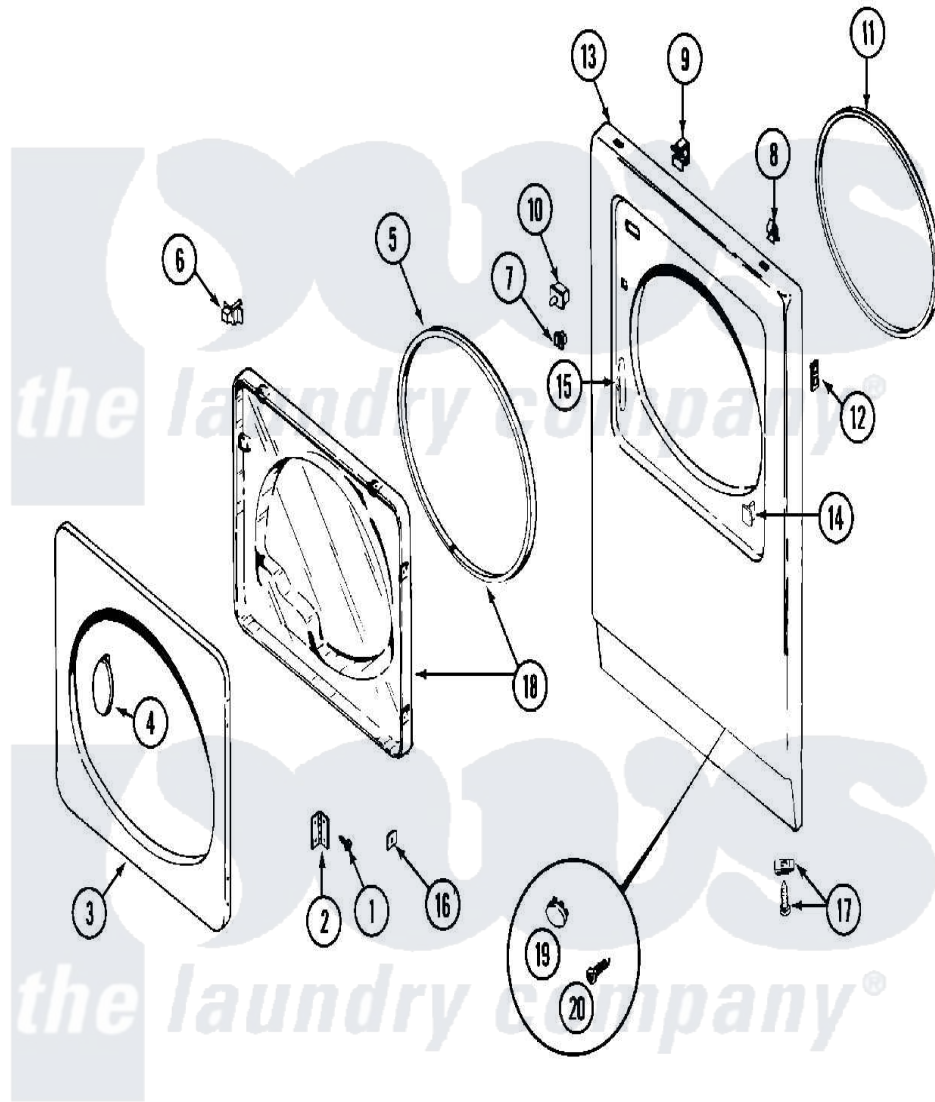

# Maytag MDG11PDAAL 03 - DOOR

Maytag [Commercial Maytag MDG11PDAAL Dryer Parts](#) Parts Diagram 03 - DOOR  
 Click on the part number to view part

Item	Original Part Number	Replaced By	Status	Part Description
001	<a href="#">Y314062</a>			Screw, Door Hinge And Panel
002	<a href="#">33001230</a>			Hinge, Door
003	314967		Not Available	DOOR W/WINDOW OUTER HALF (WHT)
"	NLA		Not Available	(ALM)
004	<a href="#">314939</a>			Handle, Door
"	<a href="#">314974</a>			Handle, Door
005	<a href="#">33001192</a>			Seal, Door
006	<a href="#">33001305</a>			Strike, Door
007	Y304578	<a href="#">LA-1003</a>		Door Catch Kit
008	212982	<a href="#">22001650</a>		Fastener, Spring
009	<a href="#">Y310376</a>			Clip, Door Switch Harness
010	<a href="#">33001420</a>			Switch, Door
"	<a href="#">Y305753</a>	<a href="#">W10169313</a>		Switch-Dor
011	<a href="#">314937</a>			Seal, Front Panel
012	NLA		Not Available	CLIP, HINGE SCREW
"	NLA		Not Available	SCREW, PLASTIC

013	33001447	Not Available	PANEL, FRONT (UPR-WHT)
"	NLA	Not Available	PANEL, FRONT (LWR-WHT)
014	NLA	Not Available	PLUG, DOOR CATCH
015	<a href="#">33001175</a>		Cover, Hinge Hole
"	<a href="#">33001176</a>		Cover, Hinge Hole
016	<a href="#">Y313910</a>		Clip, Door Liner To Outer Panel
017	<a href="#">204439</a>		Screw And Fstner Assembly
"	314666	Not Available	SCREW, PANEL (UPR)
"	NLA	Not Available	CLIP, CABINET SCREW
018	33001203	Not Available	PANEL, CLEAR INNER (W/SEAL)
019	33001132	<a href="#">33002342</a>	Plug, Sifht Hole
"	33001168	Not Available	PLUG, SIGHT HOLE (ALM)
020	<a href="#">315489</a>		Screw, Extrusion And Front