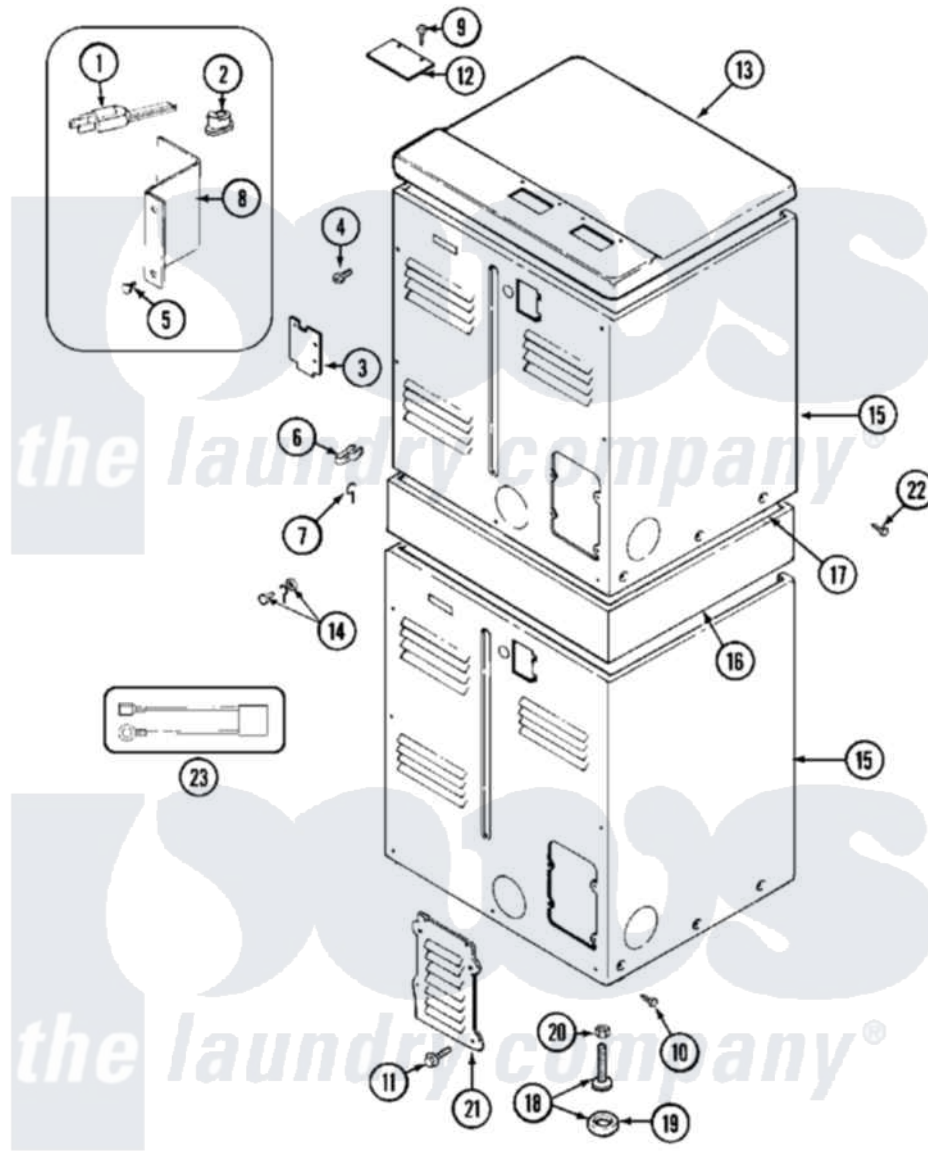

Maytag MDG11PDAAL 04 - REAR

Maytag [Commercial Maytag MDG11PDAAL Dryer Parts](#) Parts Diagram 04 - REAR
 Click on the part number to view part

Item	Original Part Number	Replaced By	Status	Part Description
001	311484	112432		Nut
"	33001246		Not Available	CORD, POWER
"	Y311270			Washer, Terminal Block
002	211881			Grommet, Cord Part Not Used-Gas Models Only
003	Y312905		Not Available	COVER, TERMINAL
004	Y313561			Screw---NA
005	Y312209	W10001200		Screw
006	301548			Clamp, Ground Wire
"	313122			Screw - Baffle To Tumbler
007	311155			Ground Wire And Clamp
008	Y312904			Bracket, Terminal Block
009	Y313559			Screw
010	213007			Xfor Cabinet See Cabinet, Back
011	211294	90767		Screw, 8A X 3/8 HeX Washer Head Tapping

"	Y313559			Screw
012	NLA		Not Available	PLATE, TOP COVER
013	33001165			Top Cover Assembly
"	NLA		Not Available	(ALM)
014	NLA		Not Available	SCREW & WASHER ASSEMBLY
015	NLA		Not Available	CABINET (LWR-WHT)
"	Y310632	1163839		Screw
016	NLA		Not Available	SUPPORT ASSEMBLY (WHT)
017	310933	33002194		Nut, Speed
018	Y302699	22003428		Leg, Adjustable
019	210684			Foot, Adjustable Leg
020	210385			Lock Nut For Adjustable Leg
021	Y312951		Not Available	ACCESS COVER, BACK
022	NLA		Not Available	SCREW, SUPPORT
"	Y310632	1163839		Screw
023	NLA		Not Available	SURGE SUPPRESSOR KIT
"	NLA		Not Available	WIRE HARNESS, TORROID-- -NA