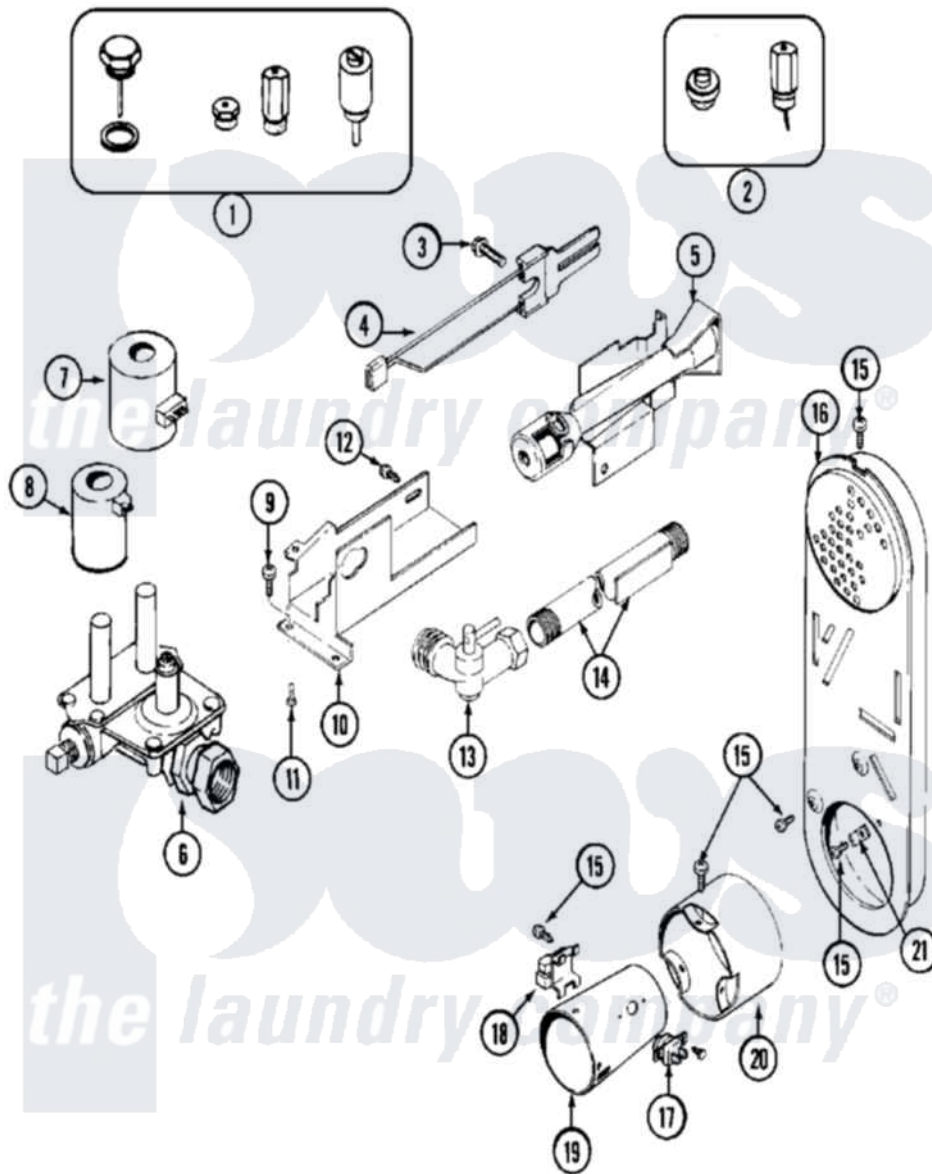

# Maytag MDG11PDAAL 06 - GAS VALVE

Maytag [Commercial Maytag MDG11PDAAL Dryer Parts](#) Parts Diagram 06 - GAS VALVE  
 Click on the part number to view part

Item	Original Part Number	Replaced By	Status	Part Description
001	Y308378	<a href="#">W10402145</a>		LP Gas Con
002	Y308377		Not Available	CONVERSION KIT (LP TO NATURAL)
003	<a href="#">304971</a>			Screw Note: Screw, Igniter
004	304970	<a href="#">4391996</a>		Ignitor
005	33001247	<a href="#">33002793</a>		Burner Assembly
006	<a href="#">308345</a>			Valve, Gas
007	<a href="#">306106</a>			Coil, Holding And Booster-W
008	306105	<a href="#">694540</a>		Coil, 60 Hz
009	<a href="#">Y313561</a>			Screw----NA
010	<a href="#">314566</a>			Gas Control Bracket
011	<a href="#">Y313559</a>			Screw
012	314082	<a href="#">90767</a>		Screw, 8A X 3/8 HeX Washer Head Tapping
"	314568	<a href="#">Y313559</a>		Screw
013	<a href="#">Y303349</a>			Angle Shut-Off, Gas Valve Pipe And Bracket Assembly

014	Y303383	<a href="#">33001735</a>	Series 18 Not Needed Use Vavle
015	<a href="#">211294</a>	<a href="#">90767</a>	Screw, 8A X 3/8 HeX Washer Head Tapping
016	Y308504	Not Available	INLET DUCT ASSEMBLY
017	<a href="#">305169</a>		Thermostat, Hi-Limit Gas
018	Y303377	<a href="#">338906</a>	Radiant, Sensor
019	<a href="#">Y308548</a>		Combustion Cone Assembly
020	<a href="#">Y303841</a>		Cone, Extension
021	<a href="#">Y312890</a>		Retainer, Heater Chamber