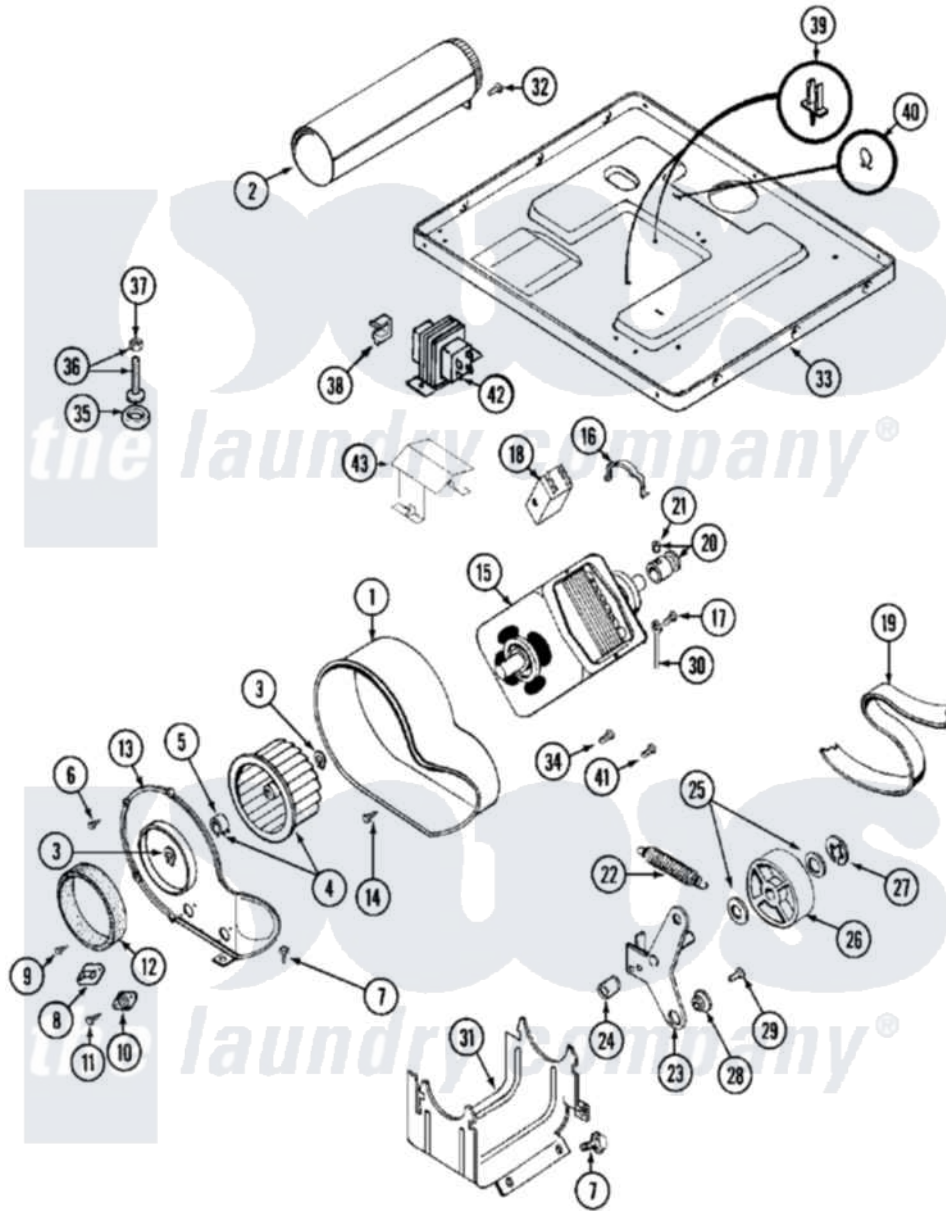

Maytag MDG11PDAAL 07 - MOTOR DRIVE

Maytag [Commercial Maytag MDG11PDAAL Dryer Parts](#) Parts Diagram 07 - MOTOR DRIVE
 Click on the part number to view part

Item	Original Part Number	Replaced By	Status	Part Description
001	Y312893			Housing, Blower
002	Y303442			EXHAUST DUCT ASSEMBLY
003	410233	9703438		Ring-Retrn
004	Y303836			Blower Wheel Assembly And Clamp
005	312967			Clamp, Blower Housing
006	Y312961	W10116751		Screw
007	Y313561			Screw---NA
008	307208			Thermistor, Temp. Control
"	902577			Capacitor, Thermostat
"	Y303391	33303391		Thermostat, Cycling
009	211294	90767		Screw, 8A X 3/8 HeX Washer Head Tapping
010	306604			Cut-Off, Thermal Part Not Used
011	NLA		Not Available	SCREW, THERMAL CUT-OFF
012	Y312901			Seal, Housing Cover