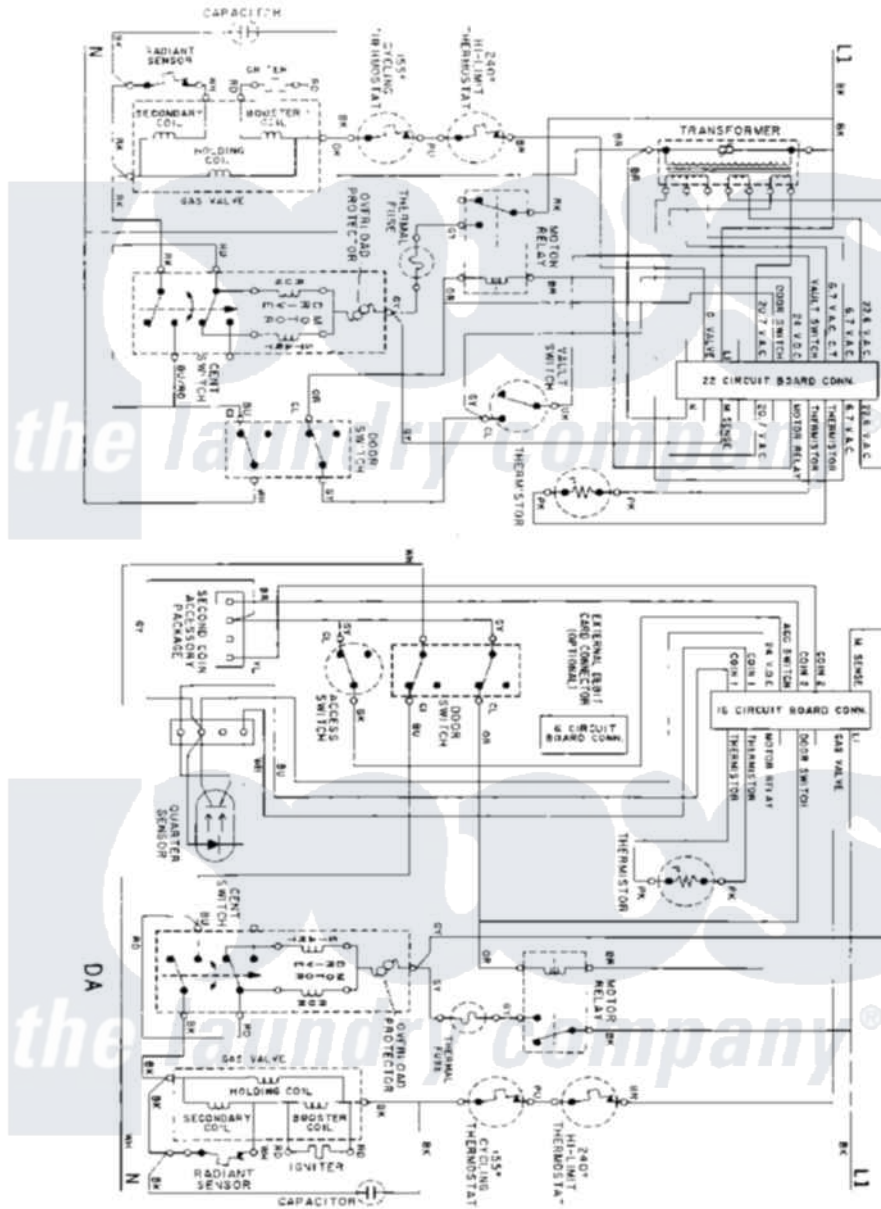

# Maytag MDG11PDAAL 08 - WIRING INFORMATION

Maytag Commercial Maytag MDG11PDAAL Dryer Parts Parts Diagram 08 - WIRING INFORMATION  
 Click on the part number to view part

Item	Original Part Number	Replaced By	Status	Part Description
001	NLA		Not Available	WIRING INFORMATION