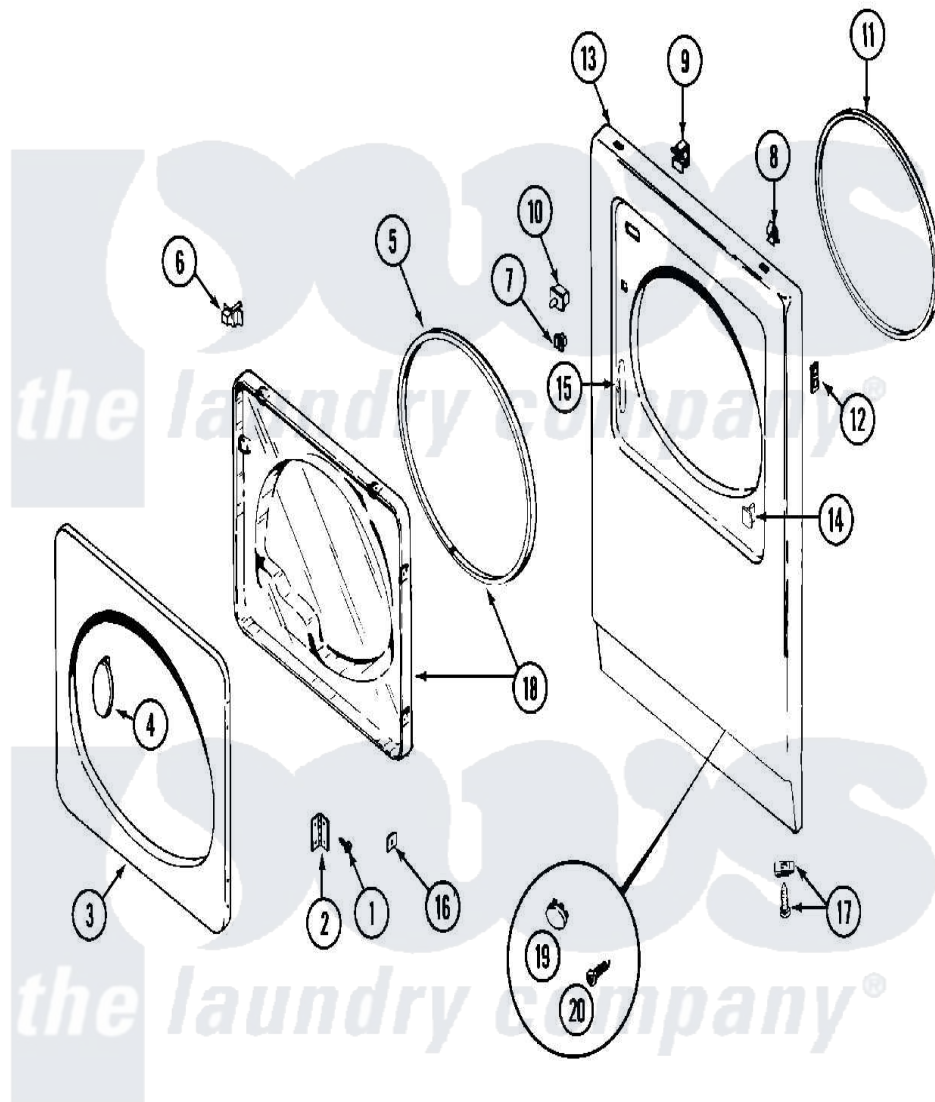

# Maytag MDG11PDAAW 03 - DOOR

Maytag [Commercial Maytag MDG11PDAAW Dryer Parts](#) Parts Diagram 03 - DOOR  
 Click on the part number to view part

Item	Original Part Number	Replaced By	Status	Part Description
001	<a href="#">Y314062</a>			Screw, Door Hinge And Panel
002	<a href="#">33001230</a>			Hinge, Door
003	314967		Not Available	DOOR W/WINDOW OUTER HALF (WHT)
"	NLA		Not Available	(ALM)
004	<a href="#">314939</a>			Handle, Door
"	<a href="#">314974</a>			Handle, Door
005	<a href="#">33001192</a>			Seal, Door
006	<a href="#">33001305</a>			Strike, Door
007	Y304578	<a href="#">LA-1003</a>		Door Catch Kit
008	212982	<a href="#">22001650</a>		Fastener, Spring
009	<a href="#">Y310376</a>			Clip, Door Switch Harness
010	<a href="#">33001420</a>			Switch, Door
"	<a href="#">Y305753</a>	<a href="#">W10169313</a>		Switch-Dor
011	<a href="#">314937</a>			Seal, Front Panel
012	NLA		Not Available	CLIP, HINGE SCREW
"	NLA		Not Available	SCREW, PLASTIC

013	33001447	Not Available	PANEL, FRONT (UPR-WHT)
"	NLA	Not Available	PANEL, FRONT (LWR-WHT)
014	NLA	Not Available	PLUG, DOOR CATCH
015	<a href="#">33001175</a>		Cover, Hinge Hole
"	<a href="#">33001176</a>		Cover, Hinge Hole
016	<a href="#">Y313910</a>		Clip, Door Liner To Outer Panel
017	<a href="#">204439</a>		Screw And Fstner Assembly
"	314666	Not Available	SCREW, PANEL (UPR)
"	NLA	Not Available	CLIP, CABINET SCREW
018	33001203	Not Available	PANEL, CLEAR INNER (W/SEAL)
019	33001132	<a href="#">33002342</a>	Plug, Sifht Hole
"	33001168	Not Available	PLUG, SIGHT HOLE (ALM)
020	<a href="#">315489</a>		Screw, Extrusion And Front