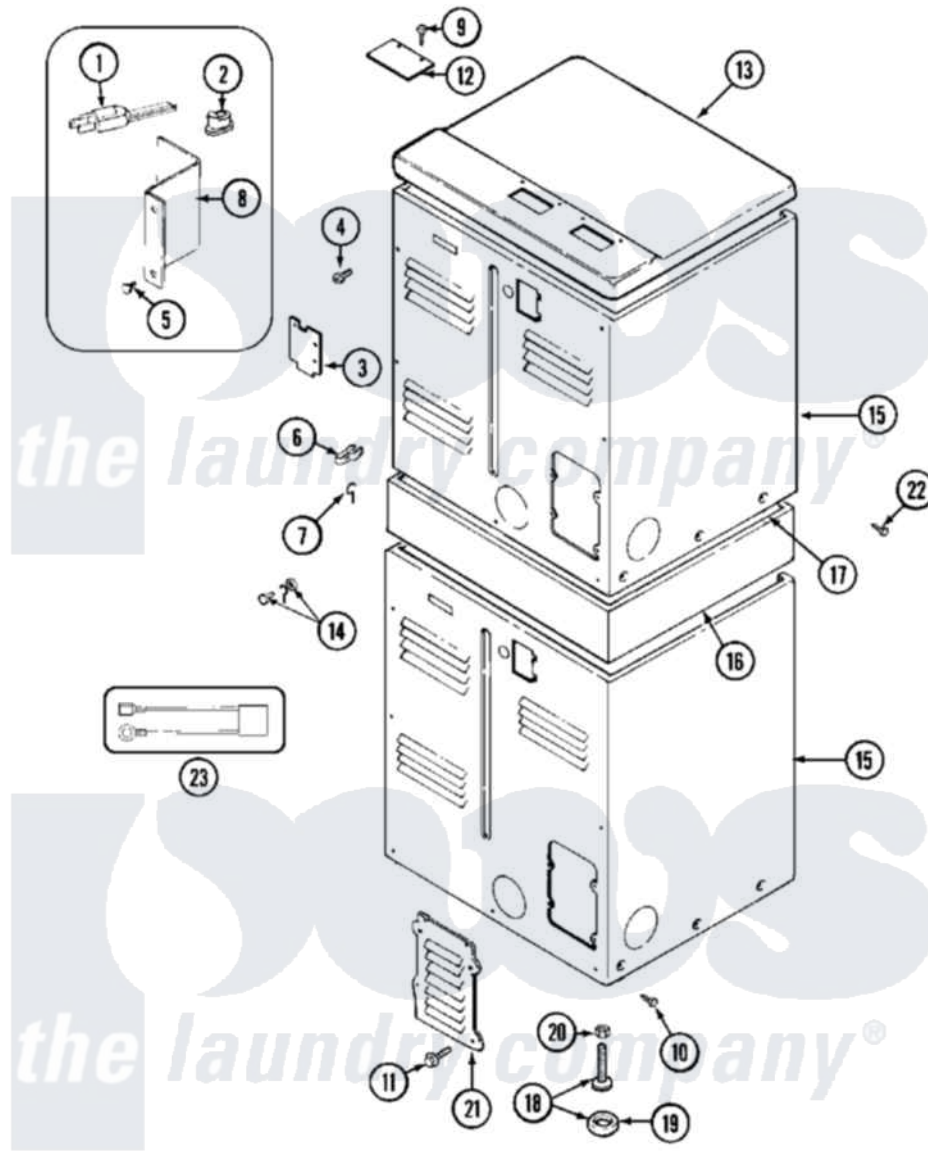

Maytag MDG11PDAAW 04 - REAR

Maytag [Commercial Maytag MDG11PDAAW Dryer Parts](#) Parts Diagram 04 - REAR
 Click on the part number to view part

Item	Original Part Number	Replaced By	Status	Part Description
001	311484	112432		Nut
"	33001246		Not Available	CORD, POWER
"	Y311270			Washer, Terminal Block
002	211881			Grommet, Cord Part Not Used-Gas Models Only
003	Y312905		Not Available	COVER, TERMINAL
004	Y313561			Screw---NA
005	Y312209	W10001200		Screw
006	301548			Clamp, Ground Wire
"	313122			Screw - Baffle To Tumbler
007	311155			Ground Wire And Clamp
008	Y312904			Bracket, Terminal Block
009	Y313559			Screw
010	213007			Xfor Cabinet See Cabinet, Back
011	211294	90767		Screw, 8A X 3/8 HeX Washer Head Tapping

"	Y313559		Screw
012	NLA	Not Available	PLATE, TOP COVER
013	33001165		Top Cover Assembly
"	NLA	Not Available	(ALM)
014	NLA	Not Available	SCREW & WASHER ASSEMBLY
015	NLA	Not Available	CABINET (LWR-WHT)
"	Y310632	1163839	Screw
016	NLA	Not Available	SUPPORT ASSEMBLY (WHT)
017	310933	33002194	Nut, Speed
018	Y302699	22003428	Leg, Adjustable
019	210684		Foot, Adjustable Leg
020	210385		Lock Nut For Adjustable Leg
021	Y312951	Not Available	ACCESS COVER, BACK
022	NLA	Not Available	SCREW, SUPPORT
"	Y310632	1163839	Screw
023	NLA	Not Available	SURGE SUPPRESSOR KIT
"	NLA	Not Available	WIRE HARNESS, TORROID-- -NA