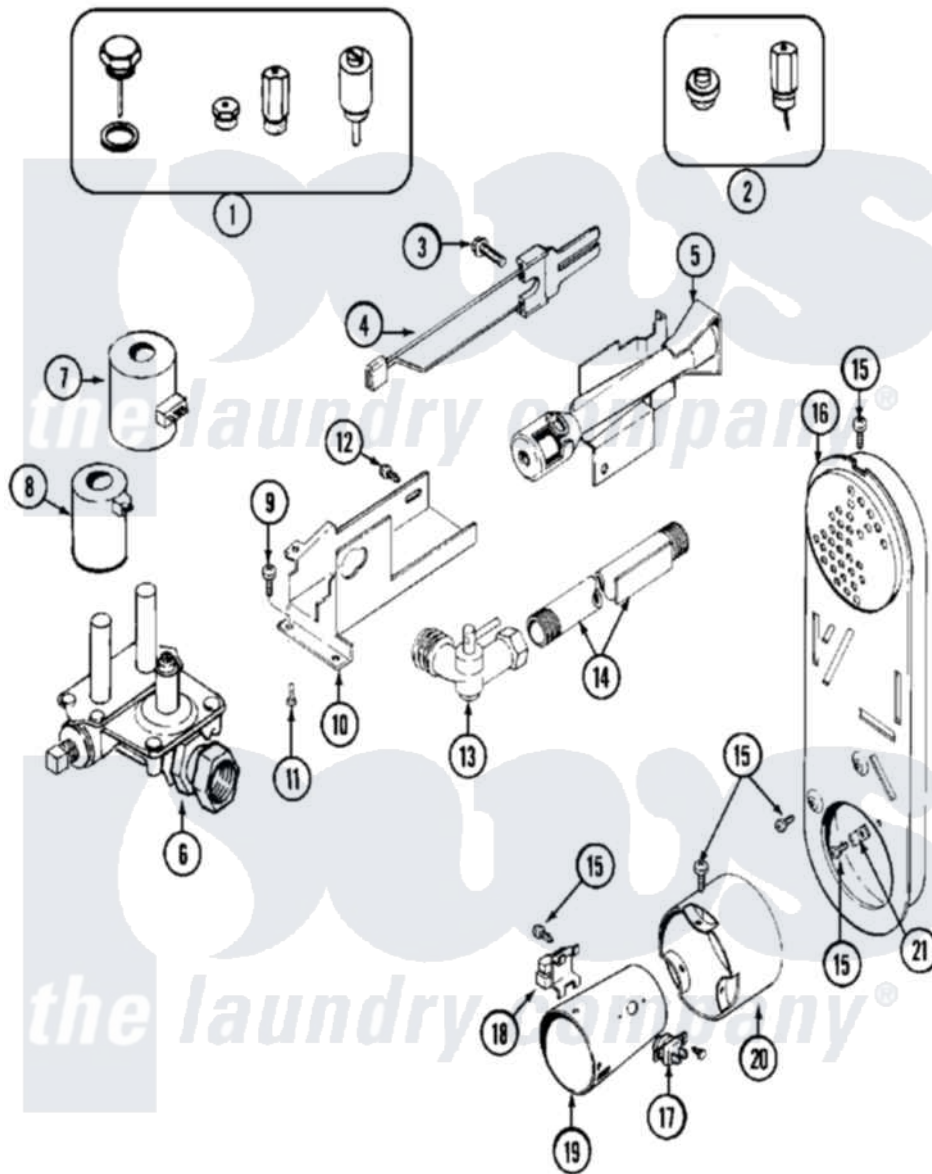

Maytag MDG11PDAAW 06 - GAS VALVE

Maytag [Commercial Maytag MDG11PDAAW Dryer Parts](#) Parts Diagram 06 - GAS VALVE
 Click on the part number to view part

Item	Original Part Number	Replaced By	Status	Part Description
001	Y308378	W10402145		LP Gas Con
002	Y308377		Not Available	CONVERSION KIT (LP TO NATURAL)
003	304971			Screw Note: Screw, Igniter
004	304970	4391996		Ignitor
005	33001247	33002793		Burner Assembly
006	308345			Valve, Gas
007	306106			Coil, Holding And Booster-W
008	306105	694540		Coil, 60 Hz
009	Y313561			Screw----NA
010	314566			Gas Control Bracket
011	Y313559			Screw
012	314082	90767		Screw, 8A X 3/8 HeX Washer Head Tapping
"	314568	Y313559		Screw
013	Y303349			Angle Shut-Off, Gas Valve Pipe And Bracket Assembly

014	Y303383	33001735	Series 18 Not Needed Use Vavle
015	211294	90767	Screw, 8A X 3/8 HeX Washer Head Tapping
016	Y308504	Not Available	INLET DUCT ASSEMBLY
017	305169		Thermostat, Hi-Limit Gas
018	Y303377	338906	Radiant, Sensor
019	Y308548		Combustion Cone Assembly
020	Y303841		Cone, Extension
021	Y312890		Retainer, Heater Chamber