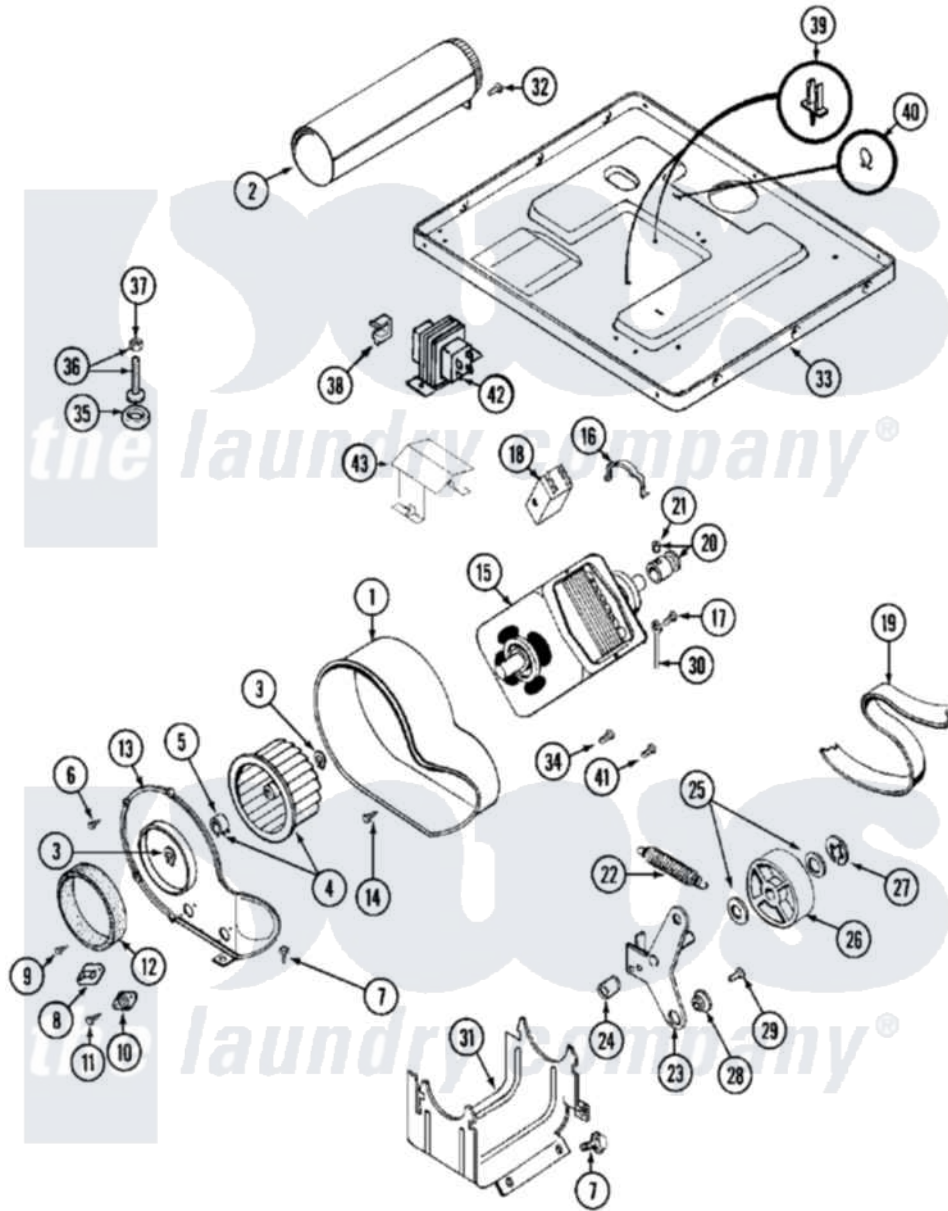

Maytag MDG11PDAAW 07 - MOTOR DRIVE

Maytag [Commercial Maytag MDG11PDAAW Dryer Parts](#) Parts Diagram 07 - MOTOR DRIVE
 Click on the part number to view part

Item	Original Part Number	Replaced By	Status	Part Description
001	Y312893			Housing, Blower
002	Y303442			EXHAUST DUCT ASSEMBLY
003	410233	9703438		Ring-Retrn
004	Y303836			Blower Wheel Assembly And Clamp
005	312967			Clamp, Blower Housing
006	Y312961	W10116751		Screw
007	Y313561			Screw---NA
008	307208			Thermistor, Temp. Control
"	902577			Capacitor, Thermostat
"	Y303391	33303391		Thermostat, Cycling
009	211294	90767		Screw, 8A X 3/8 HeX Washer Head Tapping
010	306604			Cut-Off, Thermal Part Not Used
011	NLA		Not Available	SCREW, THERMAL CUT-OFF
012	Y312901			Seal, Housing Cover