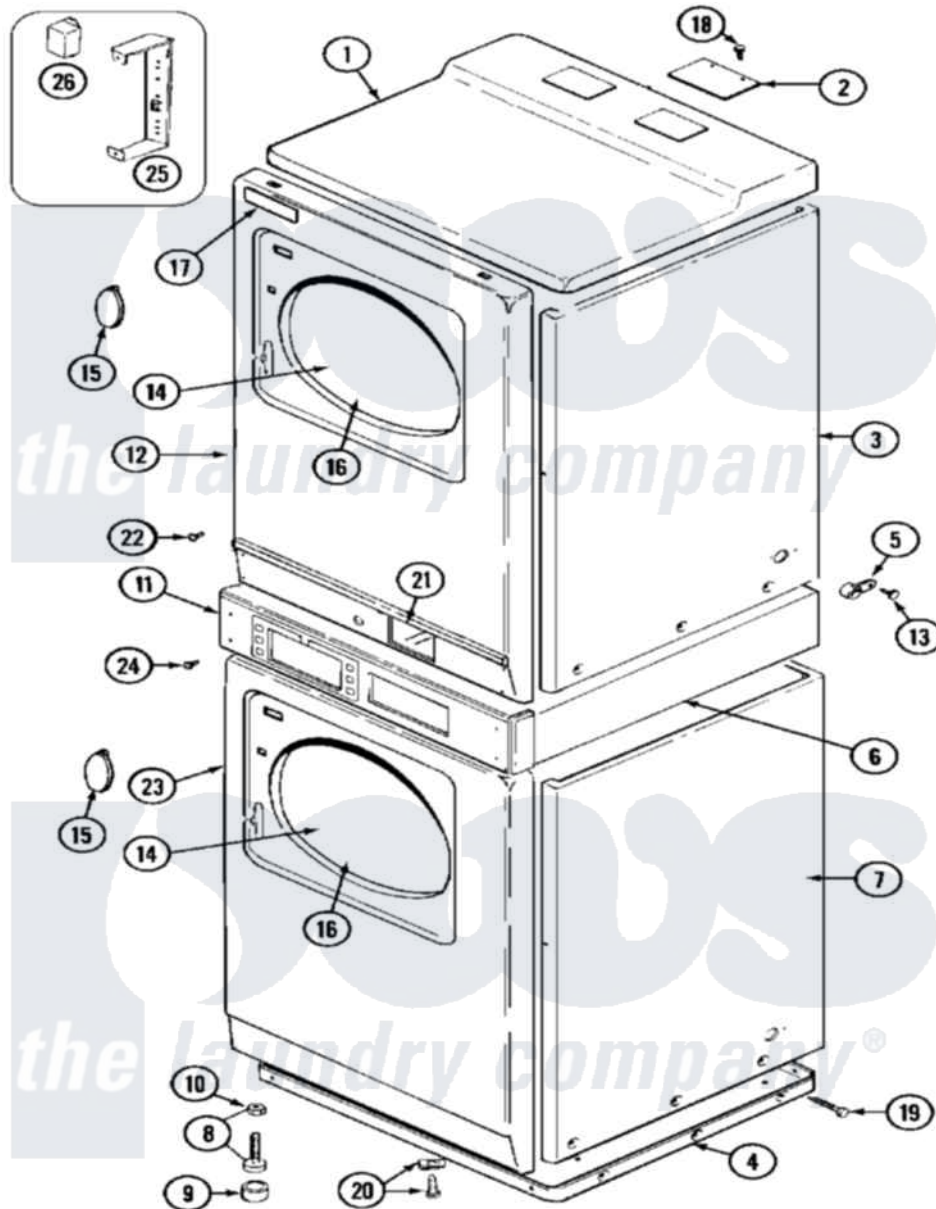

Maytag MDG11PDABL 02 - FRONT

Maytag [Commercial Maytag MDG11PDABL Dryer Parts](#) Parts Diagram 02 - FRONT
 Click on the part number to view part

Item	Original Part Number	Replaced By	Status	Part Description
001	33001165			Top Cover Assembly
"	NLA		Not Available	(ALM)
002	NLA		Not Available	PLATE, COVER
003	NLA		Not Available	CABINET (UPR-WHT)
004	306261			Base Assembly, Upper Dryer
"	306530		Not Available	BASE ASSEMBLY (LOWER)
005	910768	M0280301		Tie Electr
006	310933	33002194		Nut, Speed
"	314663	214354		Screw, Top Cover To Cabnt.
"	911050	4312464		Screw
"	NLA		Not Available	SUPPORT ASSEMBLY (WHT)
"	Y310632	1163839		Screw
007	NLA		Not Available	CABINET (LWR-WHT)
008	Y302699	22003428		Leg, Adjustable
009	210684			Foot, Adjustable Leg
010	210385			Lock Nut For Adjustable Leg

011	33001023		Not Available	EXTRUSION, CONTROL (LOWER)
012	314666		Not Available	SCREW, PANEL (UPR)
"	33001447		Not Available	PANEL, FRONT (UPR-WHT)
"	NLA		Not Available	PANEL, FRONT (UPR-WHT)
"	NLA		Not Available	CLIP, CABINET SCREW
013	211168	W10139210		Screw, 8-18 X 5/16
014	33001203		Not Available	PANEL, CLEAR INNER (W/SEAL)
015	314939			Handle, Door
"	314974			Handle, Door
016	314967		Not Available	DOOR W/WINDOW OUTER HALF (WHT)
"	NLA		Not Available	(ALM)
017	NLA		Not Available	NAME PLATE
018	Y313559			Screw
019	213007			Xfor Cabinet See Cabinet, Back
020	204439			Screw And Fstner Assembly
021	NLA		Not Available	EXTRUSION, CONTROL (UPR)
022	215506			Screw, Control Panel Overlay
"	315489			Screw, Extrusion And Front
023	33001132	33002342		Plug, Sifht Hole
"	33001168		Not Available	PLUG, SIGHT HOLE (ALM)
"	NLA		Not Available	PANEL, FRONT (LWR-WHT)
024	215506			Screw, Control Panel Overlay
025	314627			Bracket, Relays
"	Y310632	1163839		Screw
026	206421			Relay, Motor Reversing
"	206824	W10133335		Relay, Motor
"	Y251119	3177991		Screw