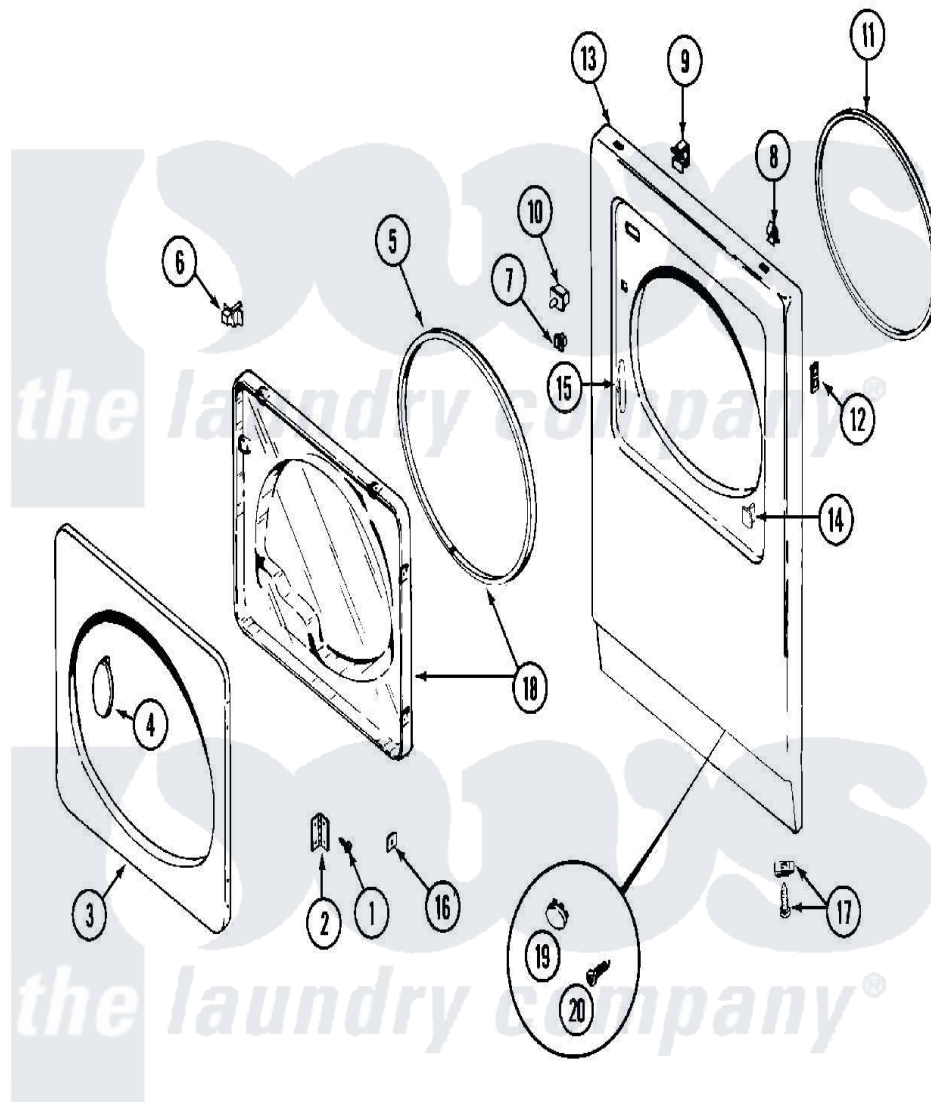

Maytag MDG11PDABL 03 - DOOR

Maytag [Commercial Maytag MDG11PDABL Dryer Parts](#) Parts Diagram 03 - DOOR
 Click on the part number to view part

Item	Original Part Number	Replaced By	Status	Part Description
001	Y314062			Screw, Door Hinge And Panel
002	33001230			Hinge, Door
003	314967		Not Available	DOOR W/WINDOW OUTER HALF (WHT)
"	NLA		Not Available	(ALM)
004	314939			Handle, Door
"	314974			Handle, Door
005	33001192			Seal, Door
006	33001305			Strike, Door
007	Y304578	LA-1003		Door Catch Kit
008	212982	22001650		Fastener, Spring
009	Y310376			Clip, Door Switch Harness
010	33001420			Switch, Door
"	Y305753	W10169313		Switch-Dor
011	314937			Seal, Front Panel
012	NLA		Not Available	CLIP, HINGE SCREW
"	NLA		Not Available	SCREW, PLASTIC

013	33001447		Not Available	PANEL, FRONT (UPR-WHT)
"	NLA		Not Available	PANEL, FRONT (LWR-WHT)
014	NLA		Not Available	PLUG, DOOR CATCH
015	33001175			Cover, Hinge Hole
"	33001176			Cover, Hinge Hole
016	Y313910			Clip, Door Liner To Outer Panel
017	204439			Screw And Fstner Assembly
"	314666		Not Available	SCREW, PANEL (UPR)
"	NLA		Not Available	CLIP, CABINET SCREW
018	33001203		Not Available	PANEL, CLEAR INNER (W/SEAL)
019	33001132	33002342		Plug, Sifht Hole
"	33001168		Not Available	PLUG, SIGHT HOLE (ALM)
020	315489			Screw, Extrusion And Front