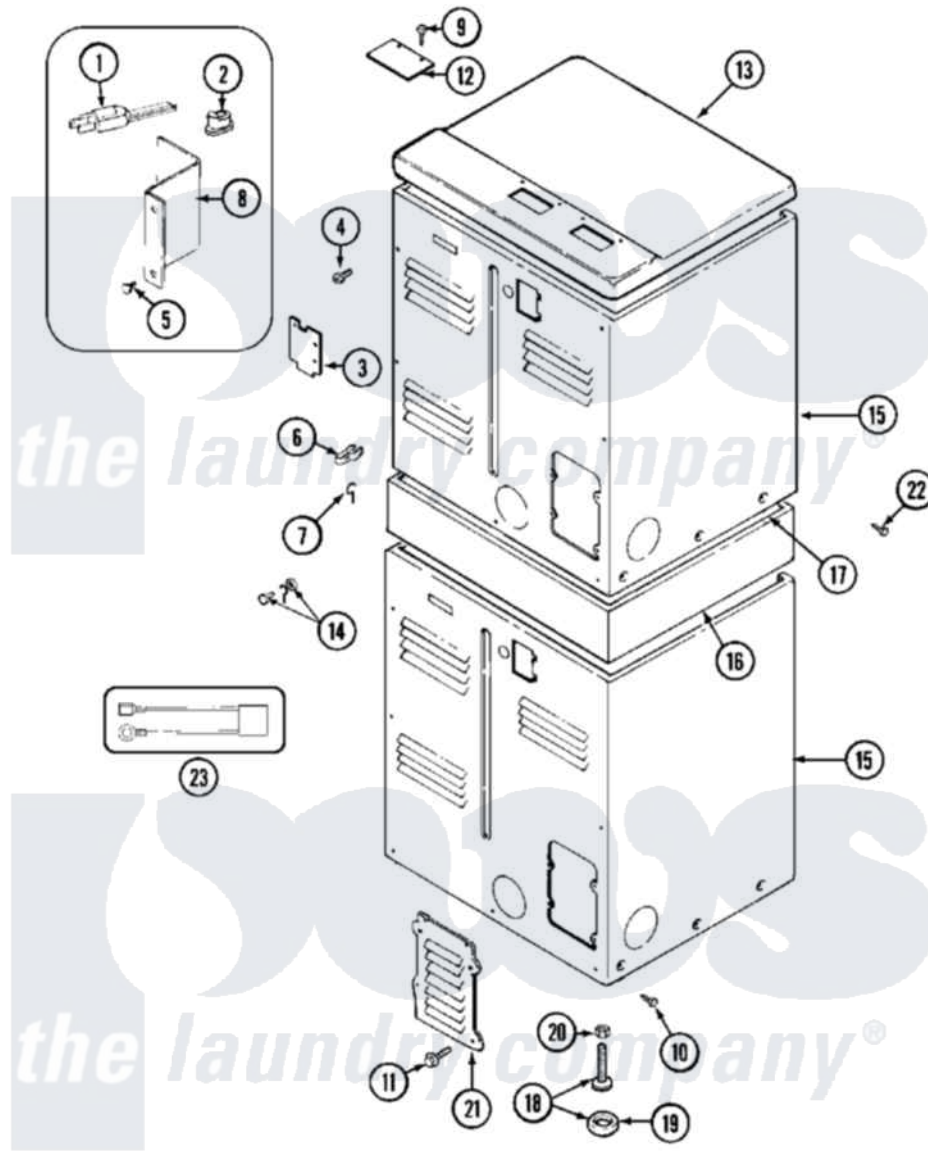

# Maytag MDG11PDABL 04 - REAR

Maytag Commercial Maytag MDG11PDABL Dryer Parts Parts Diagram 04 - REAR  
 Click on the part number to view part

Item	Original Part Number	Replaced By	Status	Part Description
001	<a href="#">311484</a>	<a href="#">112432</a>		Nut
"	33001246		Not Available	CORD, POWER
"	<a href="#">Y311270</a>			Washer, Terminal Block
002	<a href="#">211881</a>			Grommet, Cord Part Not Used-Gas Models Only
003	Y312905		Not Available	COVER, TERMINAL
004	<a href="#">Y313561</a>			Screw---NA
005	<a href="#">Y312209</a>	<a href="#">W10001200</a>		Screw
006	<a href="#">301548</a>			Clamp, Ground Wire
"	<a href="#">313122</a>			Screw - Baffle To Tumbler
007	<a href="#">311155</a>			Ground Wire And Clamp
008	<a href="#">Y312904</a>			Bracket, Terminal Block
009	<a href="#">Y313559</a>			Screw
010	<a href="#">213007</a>			Xfor Cabinet See Cabinet, Back
011	<a href="#">211294</a>	<a href="#">90767</a>		Screw, 8A X 3/8 HeX Washer Head Tapping

"	<a href="#">Y313559</a>		Screw
012	NLA	Not Available	PLATE, TOP COVER
013	<a href="#">33001165</a>		Top Cover Assembly
"	NLA	Not Available	(ALM)
014	NLA	Not Available	SCREW & WASHER ASSEMBLY
015	NLA	Not Available	CABINET (LWR-WHT)
"	Y310632	<a href="#">1163839</a>	Screw
016	NLA	Not Available	SUPPORT ASSEMBLY (WHT)
017	310933	<a href="#">33002194</a>	Nut, Speed
018	Y302699	<a href="#">22003428</a>	Leg, Adjustable
019	<a href="#">210684</a>		Foot, Adjustable Leg
020	<a href="#">210385</a>		Lock Nut For Adjustable Leg
021	Y312951	Not Available	ACCESS COVER, BACK
022	NLA	Not Available	SCREW, SUPPORT
"	Y310632	<a href="#">1163839</a>	Screw
023	NLA	Not Available	SURGE SUPPRESSOR KIT
"	NLA	Not Available	WIRE HARNESS, TORROID-- -NA