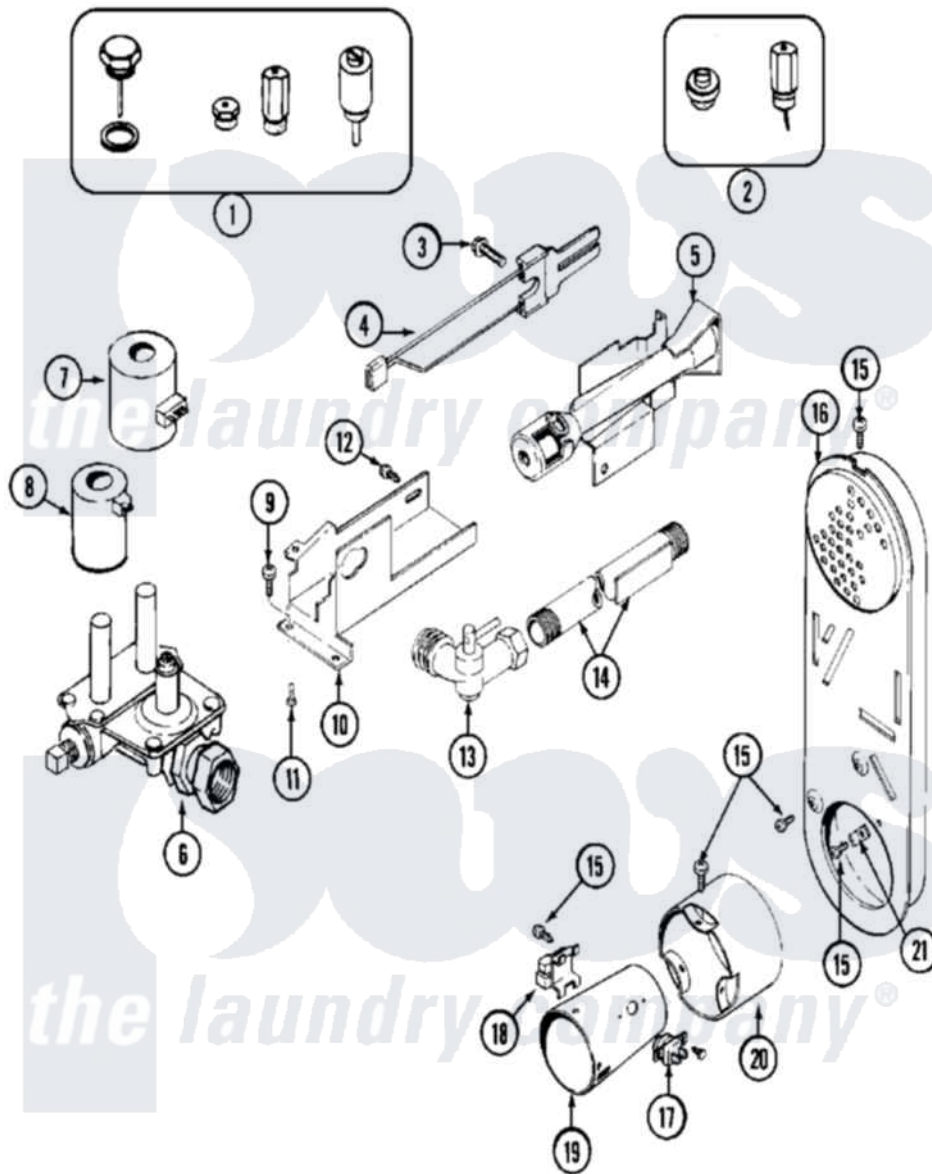

Maytag MDG11PDABL 06 - GAS VALVE

Maytag [Commercial Maytag MDG11PDABL Dryer Parts](#) Parts Diagram 06 - GAS VALVE
 Click on the part number to view part

Item	Original Part Number	Replaced By	Status	Part Description
001	Y308378	W10402145		LP Gas Con
002	Y308377		Not Available	CONVERSION KIT (LP TO NATURAL)
003	304971			Screw Note: Screw, Igniter
004	304970	4391996		Ignitor
005	33001247	33002793		Burner Assembly
006	308345			Valve, Gas
007	306106			Coil, Holding And Booster-W
008	306105	694540		Coil, 60 Hz
009	Y313561			Screw----NA
010	314566			Gas Control Bracket
011	Y313559			Screw
012	314082	90767		Screw, 8A X 3/8 HeX Washer Head Tapping
"	314568	Y313559		Screw
013	Y303349			Angle Shut-Off, Gas Valve Pipe And Bracket Assembly

014	Y303383	33001735	Series 18 Not Needed Use Vavle
015	211294	90767	Screw, 8A X 3/8 HeX Washer Head Tapping
016	Y308504	Not Available	INLET DUCT ASSEMBLY
017	305169		Thermostat, Hi-Limit Gas
018	Y303377	338906	Radiant, Sensor
019	Y308548		Combustion Cone Assembly
020	Y303841		Cone, Extension
021	Y312890		Retainer, Heater Chamber