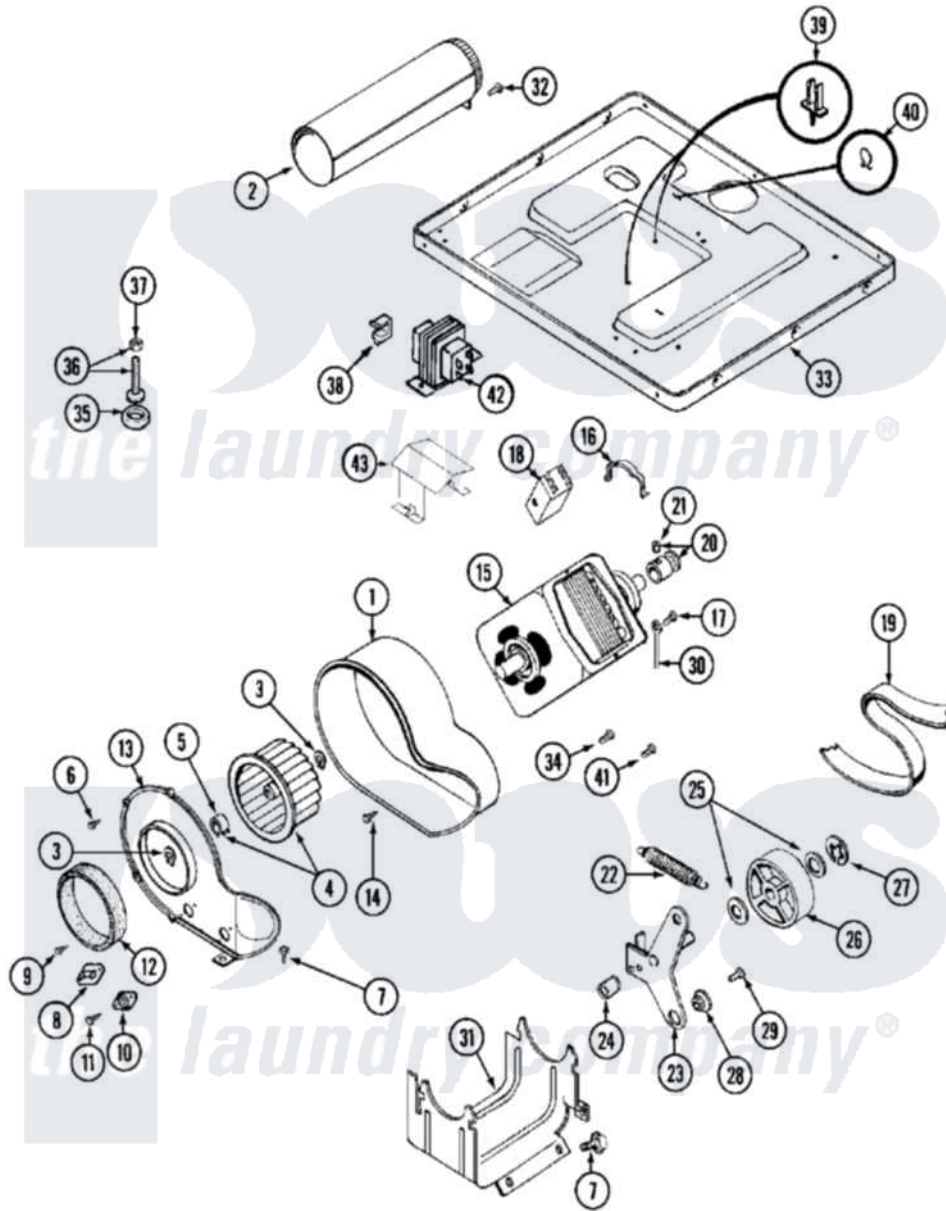

# Maytag MDG11PDABL 07 - MOTOR DRIVE

Maytag [Commercial Maytag MDG11PDABL Dryer Parts](#) Parts Diagram 07 - MOTOR DRIVE  
 Click on the part number to view part

Item	Original Part Number	Replaced By	Status	Part Description
001	<a href="#">Y312893</a>			Housing, Blower
002	<a href="#">Y303442</a>			EXHAUST DUCT ASSEMBLY
003	410233	<a href="#">9703438</a>		Ring-Retrn
004	<a href="#">Y303836</a>			Blower Wheel Assembly And Clamp
005	<a href="#">312967</a>			Clamp, Blower Housing
006	Y312961	<a href="#">W10116751</a>		Screw
007	<a href="#">Y313561</a>			Screw---NA
008	<a href="#">307208</a>			Thermistor, Temp. Control
"	<a href="#">902577</a>			Capacitor, Thermostat
"	Y303391	<a href="#">33303391</a>		Thermostat, Cycling
009	<a href="#">211294</a>	<a href="#">90767</a>		Screw, 8A X 3/8 HeX Washer Head Tapping
010	<a href="#">306604</a>			Cut-Off, Thermal Part Not Used
011	NLA		Not Available	SCREW, THERMAL CUT-OFF
012	<a href="#">Y312901</a>			Seal, Housing Cover