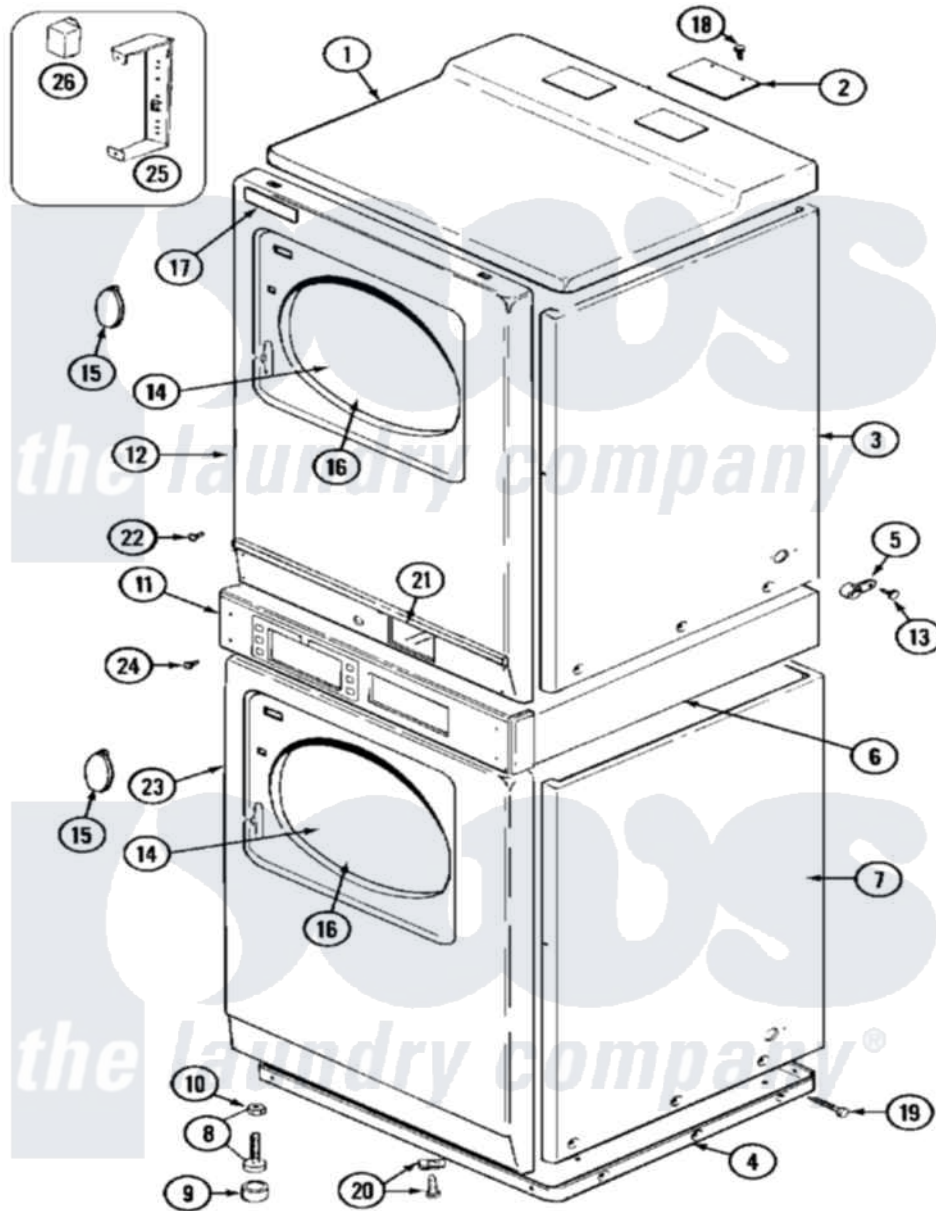

Maytag MDG11PDABW 02 - FRONT

Maytag Commercial Maytag MDG11PDABW Dryer Parts Parts Diagram 02 - FRONT
 Click on the part number to view part

Item	Original Part Number	Replaced By	Status	Part Description
001	33001165			Top Cover Assembly
"	NLA		Not Available	(ALM)
002	NLA		Not Available	PLATE, COVER
003	NLA		Not Available	CABINET (UPR-WHT)
004	306261			Base Assembly, Upper Dryer
"	306530		Not Available	BASE ASSEMBLY (LOWER)
005	910768	M0280301		Tie Electr
006	310933	33002194		Nut, Speed
"	314663	214354		Screw, Top Cover To Cabnt.
"	911050	4312464		Screw
"	NLA		Not Available	SUPPORT ASSEMBLY (WHT)
"	Y310632	1163839		Screw
007	NLA		Not Available	CABINET (LWR-WHT)
008	Y302699	22003428		Leg, Adjustable
009	210684			Foot, Adjustable Leg
010	210385			Lock Nut For Adjustable Leg

011	33001023		Not Available	EXTRUSION, CONTROL (LOWER)
012	314666		Not Available	SCREW, PANEL (UPR)
"	33001447		Not Available	PANEL, FRONT (UPR-WHT)
"	NLA		Not Available	PANEL, FRONT (UPR-WHT)
"	NLA		Not Available	CLIP, CABINET SCREW
013	211168	W10139210		Screw, 8-18 X 5/16
014	33001203		Not Available	PANEL, CLEAR INNER (W/SEAL)
015	314939			Handle, Door
"	314974			Handle, Door
016	314967		Not Available	DOOR W/WINDOW OUTER HALF (WHT)
"	NLA		Not Available	(ALM)
017	NLA		Not Available	NAME PLATE
018	Y313559			Screw
019	213007			Xfor Cabinet See Cabinet, Back
020	204439			Screw And Fstner Assembly
021	NLA		Not Available	EXTRUSION, CONTROL (UPR)
022	215506			Screw, Control Panel Overlay
"	315489			Screw, Extrusion And Front
023	33001132	33002342		Plug, Sifht Hole
"	33001168		Not Available	PLUG, SIGHT HOLE (ALM)
"	NLA		Not Available	PANEL, FRONT (LWR-WHT)
024	215506			Screw, Control Panel Overlay
025	314627			Bracket, Relays
"	Y310632	1163839		Screw
026	206421			Relay, Motor Reversing
"	206824	W10133335		Relay, Motor
"	Y251119	3177991		Screw