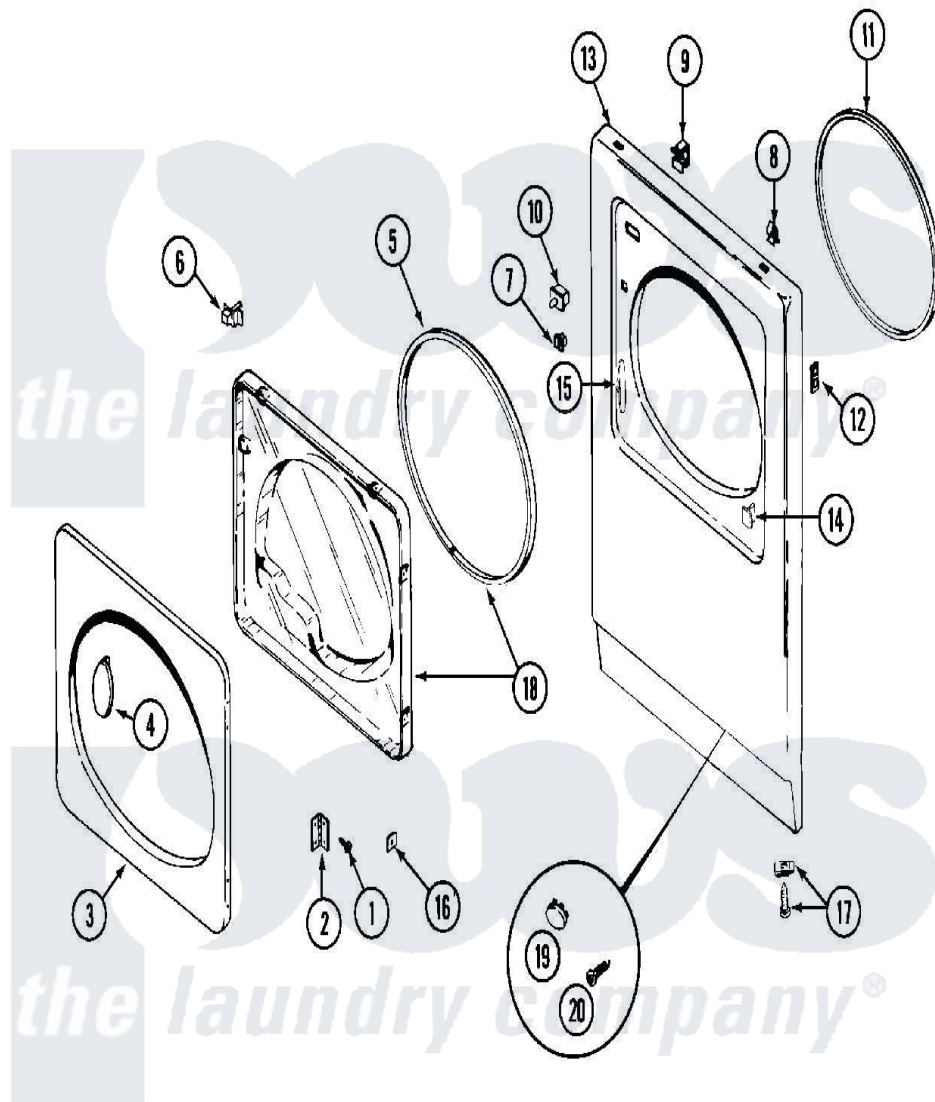

# Maytag MDG11PDABW 03 - DOOR

Maytag [Commercial Maytag MDG11PDABW Dryer Parts](#) Parts Diagram 03 - DOOR  
 Click on the part number to view part

Item	Original Part Number	Replaced By	Status	Part Description
001	<a href="#">Y314062</a>			Screw, Door Hinge And Panel
002	<a href="#">33001230</a>			Hinge, Door
003	314967		Not Available	DOOR W/WINDOW OUTER HALF (WHT)
"	NLA		Not Available	(ALM)
004	<a href="#">314939</a>			Handle, Door
"	<a href="#">314974</a>			Handle, Door
005	<a href="#">33001192</a>			Seal, Door
006	<a href="#">33001305</a>			Strike, Door
007	Y304578	<a href="#">LA-1003</a>		Door Catch Kit
008	212982	<a href="#">22001650</a>		Fastener, Spring
009	<a href="#">Y310376</a>			Clip, Door Switch Harness
010	<a href="#">33001420</a>			Switch, Door
"	<a href="#">Y305753</a>	<a href="#">W10169313</a>		Switch-Dor
011	<a href="#">314937</a>			Seal, Front Panel
012	NLA		Not Available	CLIP, HINGE SCREW
"	NLA		Not Available	SCREW, PLASTIC

013	33001447	Not Available	PANEL, FRONT (UPR-WHT)
"	NLA	Not Available	PANEL, FRONT (LWR-WHT)
014	NLA	Not Available	PLUG, DOOR CATCH
015	<a href="#">33001175</a>		Cover, Hinge Hole
"	<a href="#">33001176</a>		Cover, Hinge Hole
016	<a href="#">Y313910</a>		Clip, Door Liner To Outer Panel
017	<a href="#">204439</a>		Screw And Fstner Assembly
"	314666	Not Available	SCREW, PANEL (UPR)
"	NLA	Not Available	CLIP, CABINET SCREW
018	33001203	Not Available	PANEL, CLEAR INNER (W/SEAL)
019	33001132	<a href="#">33002342</a>	Plug, Sifht Hole
"	33001168	Not Available	PLUG, SIGHT HOLE (ALM)
020	<a href="#">315489</a>		Screw, Extrusion And Front