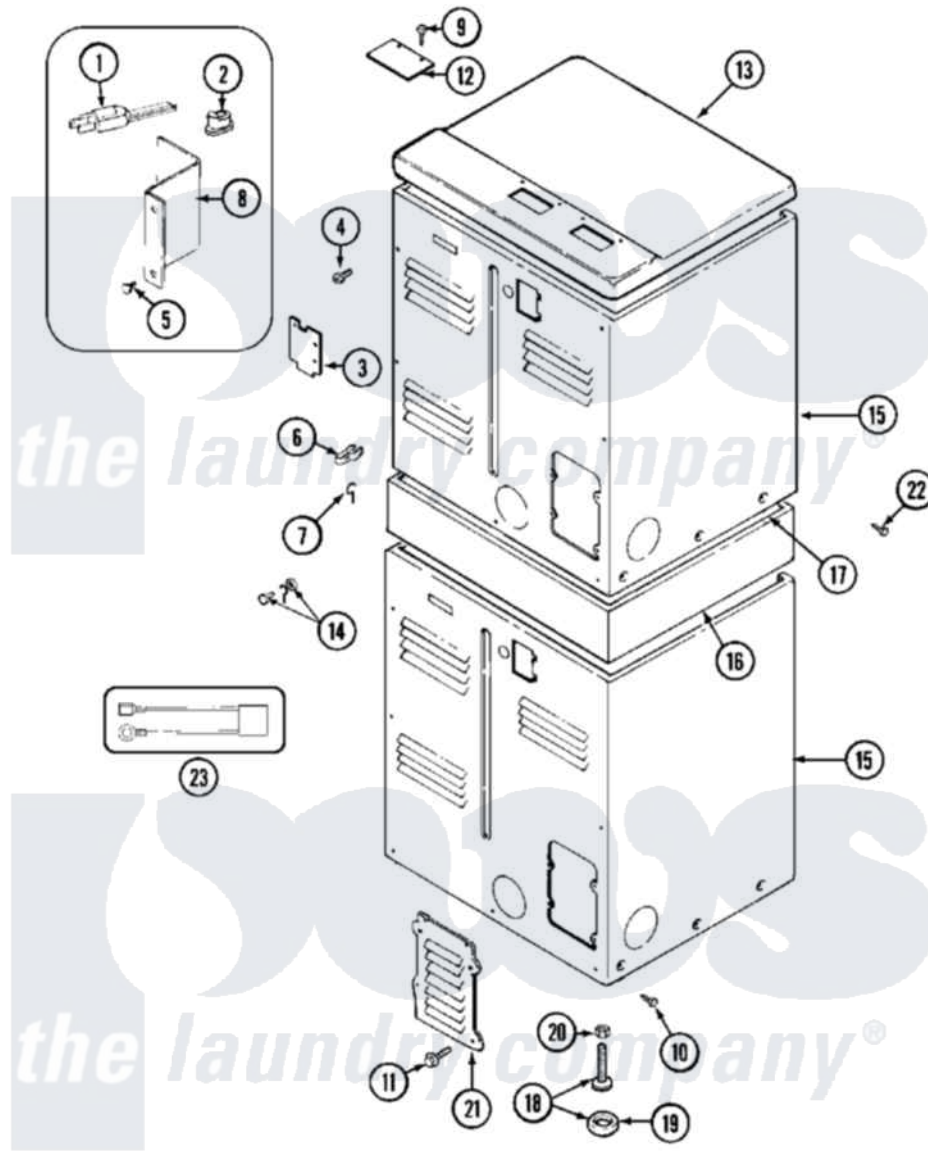

Maytag MDG11PDABW 04 - REAR

Maytag [Commercial Maytag MDG11PDABW Dryer Parts](#) Parts Diagram 04 - REAR
 Click on the part number to view part

Item	Original Part Number	Replaced By	Status	Part Description
001	311484	112432		Nut
"	33001246		Not Available	CORD, POWER
"	Y311270			Washer, Terminal Block
002	211881			Grommet, Cord Part Not Used-Gas Models Only
003	Y312905		Not Available	COVER, TERMINAL
004	Y313561			Screw---NA
005	Y312209	W10001200		Screw
006	301548			Clamp, Ground Wire
"	313122			Screw - Baffle To Tumbler
007	311155			Ground Wire And Clamp
008	Y312904			Bracket, Terminal Block
009	Y313559			Screw
010	213007			Xfor Cabinet See Cabinet, Back
011	211294	90767		Screw, 8A X 3/8 HeX Washer Head Tapping

"	Y313559		Screw
012	NLA	Not Available	PLATE, TOP COVER
013	33001165		Top Cover Assembly
"	NLA	Not Available	(ALM)
014	NLA	Not Available	SCREW & WASHER ASSEMBLY
015	NLA	Not Available	CABINET (LWR-WHT)
"	Y310632	1163839	Screw
016	NLA	Not Available	SUPPORT ASSEMBLY (WHT)
017	310933	33002194	Nut, Speed
018	Y302699	22003428	Leg, Adjustable
019	210684		Foot, Adjustable Leg
020	210385		Lock Nut For Adjustable Leg
021	Y312951	Not Available	ACCESS COVER, BACK
022	NLA	Not Available	SCREW, SUPPORT
"	Y310632	1163839	Screw
023	NLA	Not Available	SURGE SUPPRESSOR KIT
"	NLA	Not Available	WIRE HARNESS, TORROID-- -NA