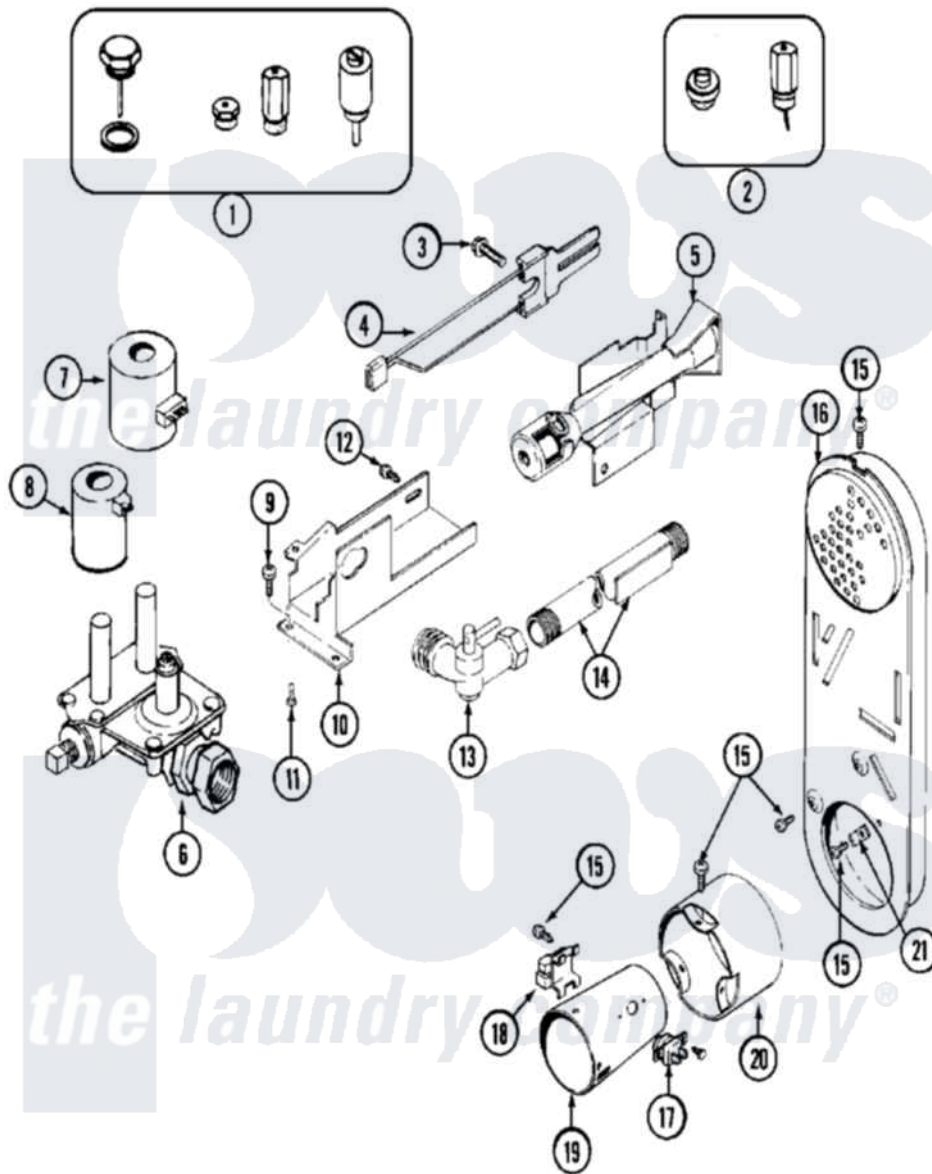

Maytag MDG11PDABW 06 - GAS VALVE

Maytag [Commercial Maytag MDG11PDABW Dryer Parts](#) Parts Diagram 06 - GAS VALVE
 Click on the part number to view part

Item	Original Part Number	Replaced By	Status	Part Description
001	Y308378	W10402145		LP Gas Con
002	Y308377		Not Available	CONVERSION KIT (LP TO NATURAL)
003	304971			Screw Note: Screw, Igniter
004	304970	4391996		Ignitor
005	33001247	33002793		Burner Assembly
006	308345			Valve, Gas
007	306106			Coil, Holding And Booster-W
008	306105	694540		Coil, 60 Hz
009	Y313561			Screw----NA
010	314566			Gas Control Bracket
011	Y313559			Screw
012	314082	90767		Screw, 8A X 3/8 HeX Washer Head Tapping
"	314568	Y313559		Screw
013	Y303349			Angle Shut-Off, Gas Valve Pipe And Bracket Assembly

014	Y303383	33001735	Series 18 Not Needed Use Vavle
015	211294	90767	Screw, 8A X 3/8 HeX Washer Head Tapping
016	Y308504	Not Available	INLET DUCT ASSEMBLY
017	305169		Thermostat, Hi-Limit Gas
018	Y303377	338906	Radiant, Sensor
019	Y308548		Combustion Cone Assembly
020	Y303841		Cone, Extension
021	Y312890		Retainer, Heater Chamber