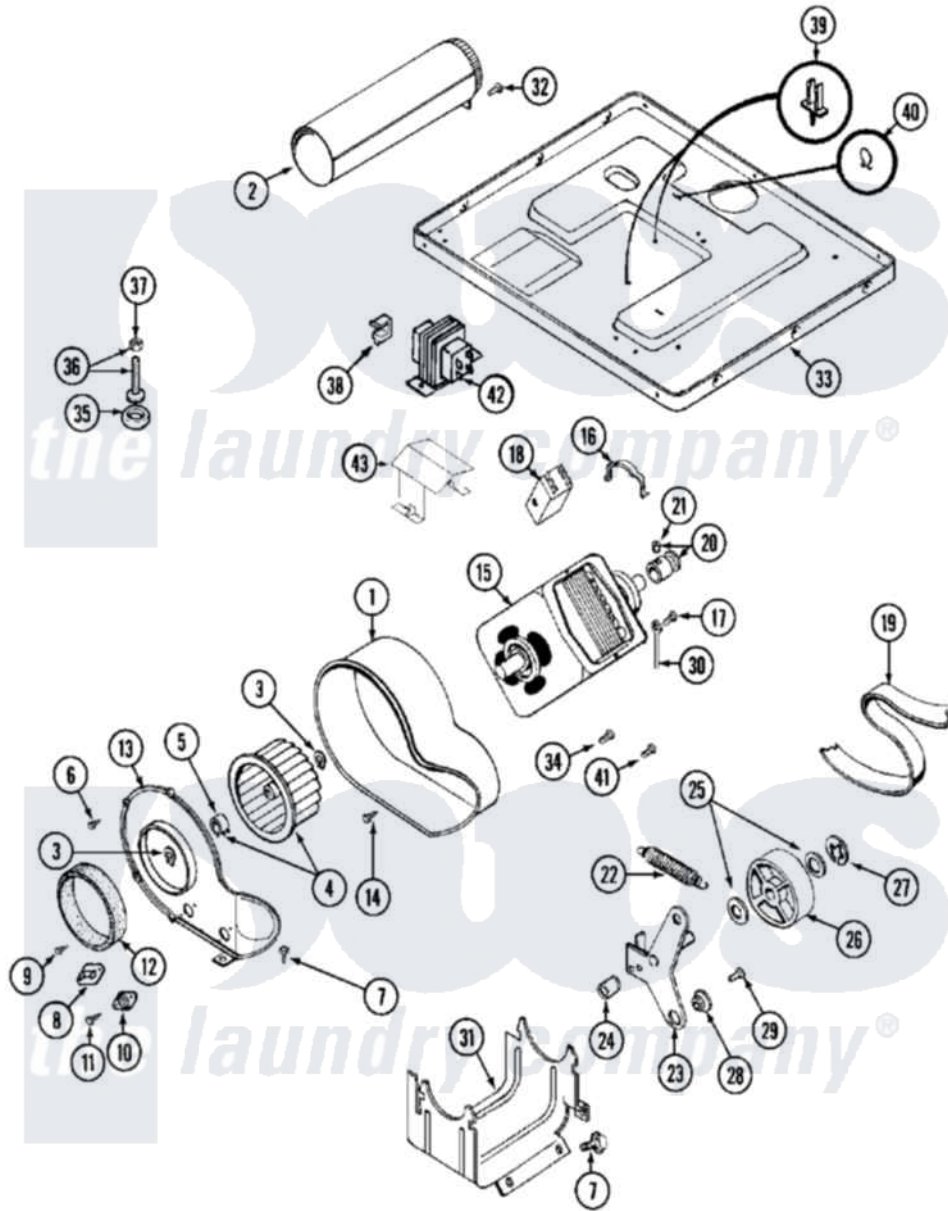

Maytag MDG11PDABW 07 - MOTOR DRIVE

Maytag [Commercial Maytag MDG11PDABW Dryer Parts](#) Parts Diagram 07 - MOTOR DRIVE
 Click on the part number to view part

Item	Original Part Number	Replaced By	Status	Part Description
001	Y312893			Housing, Blower
002	Y303442			EXHAUST DUCT ASSEMBLY
003	410233	9703438		Ring-Retrn
004	Y303836			Blower Wheel Assembly And Clamp
005	312967			Clamp, Blower Housing
006	Y312961	W10116751		Screw
007	Y313561			Screw---NA
008	307208			Thermistor, Temp. Control
"	902577			Capacitor, Thermostat
"	Y303391	33303391		Thermostat, Cycling
009	211294	90767		Screw, 8A X 3/8 HeX Washer Head Tapping
010	306604			Cut-Off, Thermal Part Not Used
011	NLA		Not Available	SCREW, THERMAL CUT-OFF
012	Y312901			Seal, Housing Cover