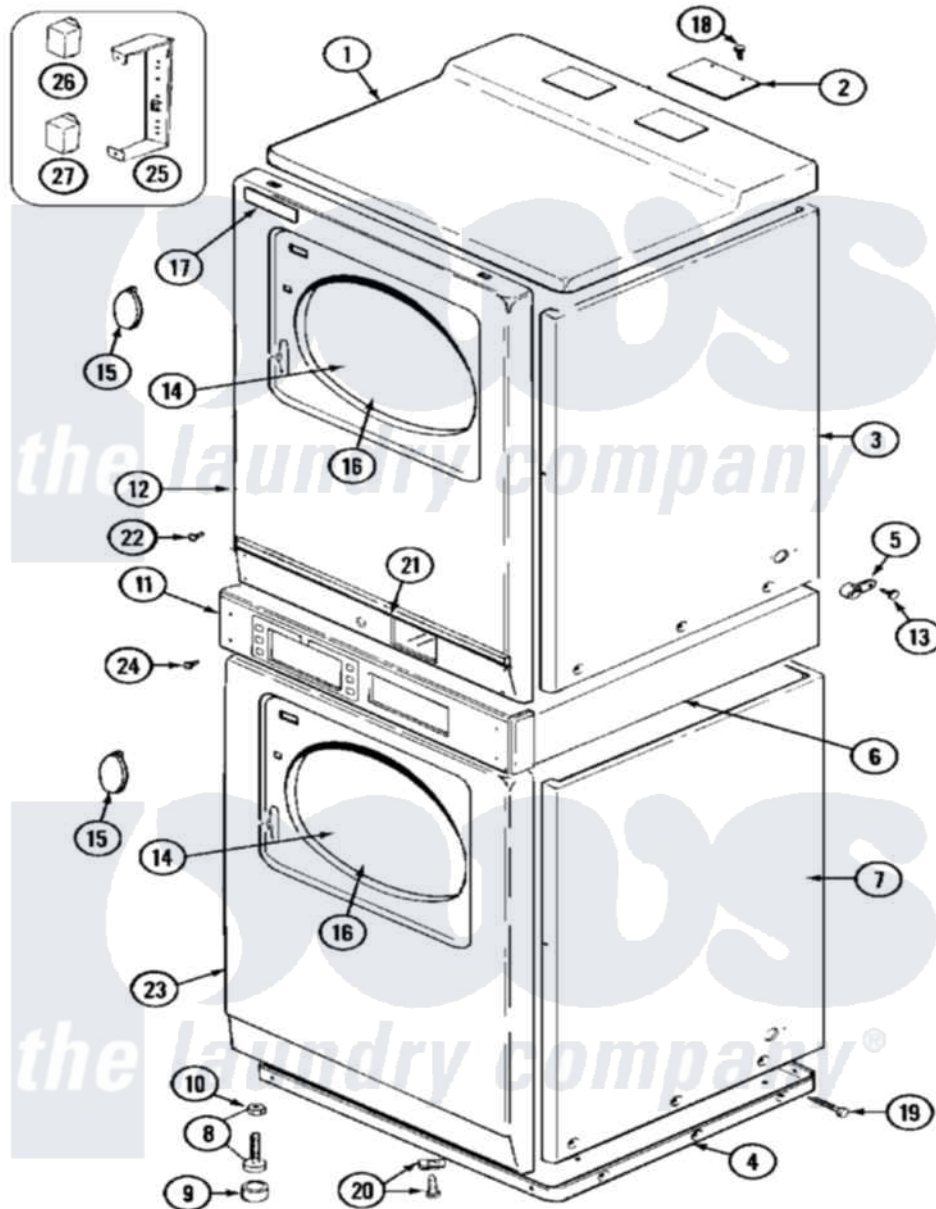

Maytag MDG11PDAGL 02 - FRONT

Maytag [Commercial Maytag MDG11PDAGL Dryer Parts](#) Parts Diagram 02 - FRONT
 Click on the part number to view part

Item	Original Part Number	Replaced By	Status	Part Description
001	33001165			Top Cover Assembly
"	NLA		Not Available	(ALM)
002	NLA		Not Available	PLATE, COVER
003	NLA		Not Available	CABINET (UPR-WHT)
004	306261			Base Assembly, Upper Dryer
"	306530		Not Available	BASE ASSEMBLY (LOWER)
"	Y310632	1163839		Screw
005	910768	M0280301		Tie Electr
006	310933	33002194		Nut, Speed
"	314663	214354		Screw, Top Cover To Cabnt.
"	911050	4312464		Screw
"	NLA		Not Available	SUPPORT ASSEMBLY (WHT)
"	Y310632	1163839		Screw
007	NLA		Not Available	CABINET (LWR-WHT)
008	Y302699	22003428		Leg, Adjustable
009	210684			Foot, Adjustable Leg

010	210385		Lock Nut For Adjustable Leg
011	33001023	Not Available	EXTRUSION, CONTROL (LOWER)
012	314666	Not Available	SCREW, PANEL (UPR)
"	33001419	Not Available	PANEL, FRONT (UPR-WHT)
"	NLA	Not Available	PANEL, FRONT (UPR-ALM)
"	NLA	Not Available	CLIP, CABINET SCREW
013	211168	W10139210	Screw, 8-18 X 5/16
014	33001203	Not Available	PANEL, CLEAR INNER (W/SEAL)
015	314939		Handle, Door
"	314974		Handle, Door
016	314967	Not Available	DOOR W/WINDOW OUTER HALF (WHT)
"	NLA	Not Available	(ALM)
017	NLA	Not Available	NAME PLATE
018	Y313559		Screw
019	213007		Xfor Cabinet See Cabinet, Back
020	204439		Screw And Fstner Assembly
021	NLA	Not Available	EXTRUSION (UPR)
022	215506		Screw, Control Panel Overlay
"	315489		Screw, Extrusion And Front
023	33001132	33002342	Plug, Sifht Hole
"	33001168	Not Available	PLUG, SIGHT HOLE (ALM)
"	NLA	Not Available	PANEL, FRONT (LWR-ALM)
024	215506		Screw, Control Panel Overlay
025	Y313561		Screw---NA
"	314627		Bracket, Relays
"	Y310632	1163839	Screw
026	206421		Relay, Motor Reversing
"	212949	22001866	Screw, Relay
027	306398		Relay, Heater
"	Y251119	3177991	Screw