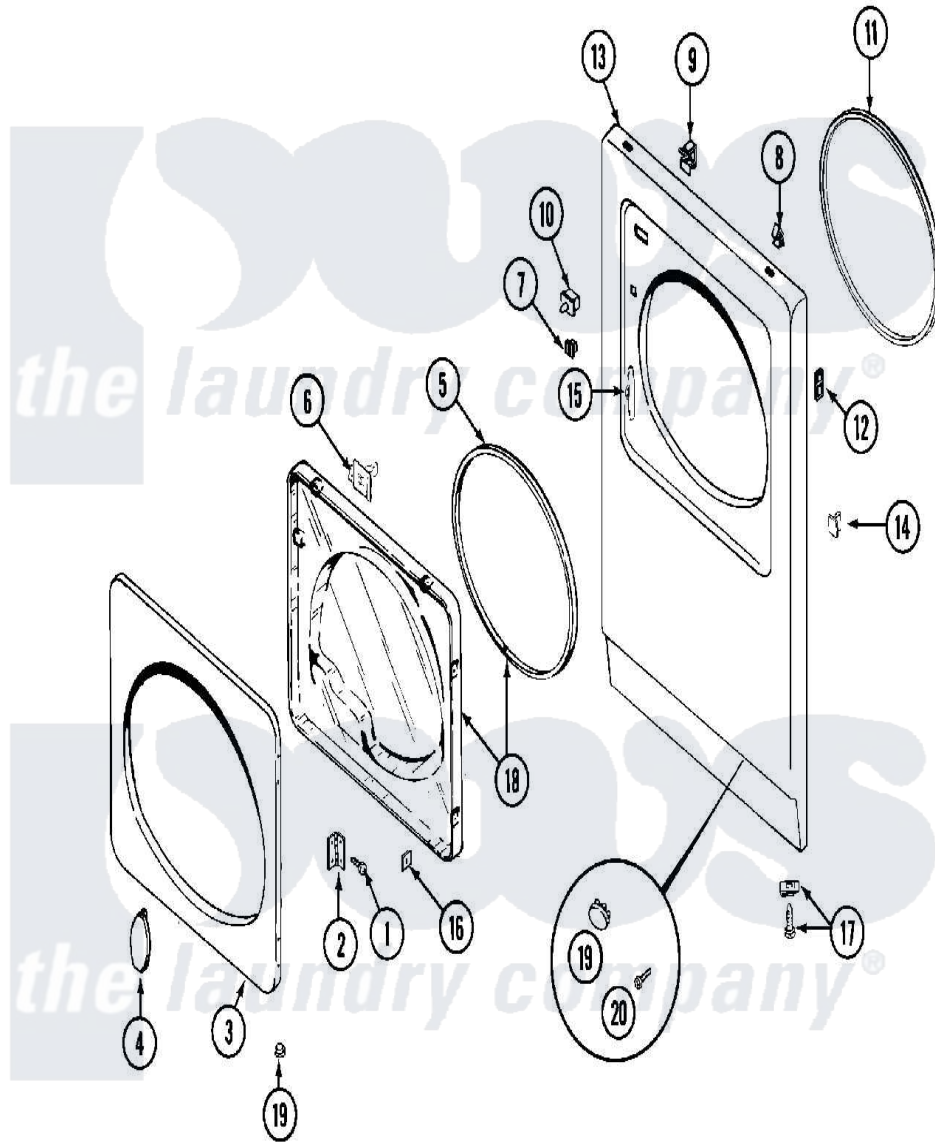

Maytag MDG11PDAGL 03 - DOOR

Maytag [Commercial Maytag MDG11PDAGL Dryer Parts](#) Parts Diagram 03 - DOOR
 Click on the part number to view part

Item	Original Part Number	Replaced By	Status	Part Description
001	Y314062			Screw, Door Hinge And Panel
002	33001230			Hinge, Door
003	314967		Not Available	DOOR W/WINDOW OUTER HALF (WHT)
"	NLA		Not Available	(ALM)
004	314939			Handle, Door
"	314974			Handle, Door
005	33001304		Not Available	SEAL, DOOR
006	33001305			Strike, Door
007	Y304578	LA-1003		Door Catch Kit
008	212982	22001650		Fastener, Spring
009	Y310376			Clip, Door Switch Harness
010	33001420			Switch, Door
011	314937			Seal, Front Panel
012	NLA		Not Available	CLIP, HINGE SCREW
"	NLA		Not Available	FASTENER CLIP
013	33001419		Not Available	PANEL, FRONT (UPR-WHT)

"	NLA	Not Available	PANEL, FRONT (LWR-ALM)
014	NLA	Not Available	PLUG, DOOR CATCH
015	33001175		Cover, Hinge Hole
"	33001176		Cover, Hinge Hole
016	Y313910		Clip, Door Liner To Outer Panel
017	204439		Screw And Fstner Assembly
"	314666	Not Available	SCREW, PANEL (UPR)
"	NLA	Not Available	CLIP, CABINET SCREW
018	33001203	Not Available	PANEL, CLEAR INNER (W/SEAL)
019	33001132	33002342	Plug, Sifht Hole
"	33001168	Not Available	PLUG, SIGHT HOLE (ALM)
020	315489		Screw, Extrusion And Front