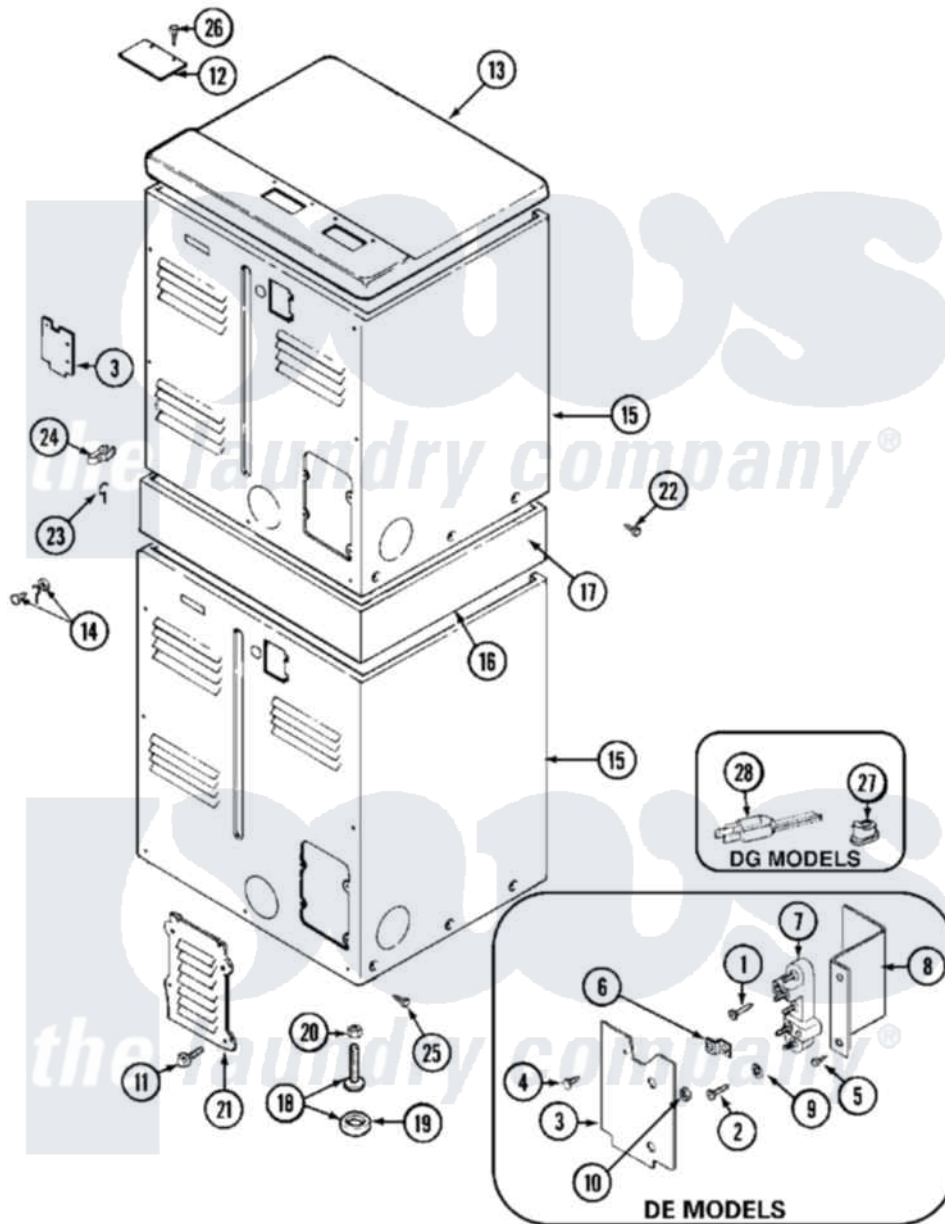

Maytag MDG11PDAGL 04 - REAR

Maytag Commercial Maytag MDG11PDAGL Dryer Parts Parts Diagram 04 - REAR

[Click on the part number to view part](#)

Item	Original Part Number	Replaced By	Status	Part Description
001	NLA		Not Available	SCREW, GROUND STRAP
002	Y310632	1163839		Screw
003	Y312905		Not Available	COVER, TERMINAL
004	Y313561			Screw----NA
005	Y312209	W10001200		Screw
006	Y312184			Strap, Grounding
007	400008			Block, Terminal
008	Y312904			Bracket, Terminal Block
009	311093			Washer, Terminal Connection
"	Y311270			Washer, Terminal Block
010	311484	112432		Nut
011	211294	90767		Screw, 8A X 3/8 HeX Washer Head Tapping
"	Y313559			Screw
012	NLA		Not Available	PLATE, TOP COVER
013	33001165			Top Cover Assembly
"	NLA		Not Available	(ALM)

014	NLA		Not Available	SCREW & WASHER ASSEMBLY
015	NLA		Not Available	CABINET (LWR-WHT)
"	Y310632	1163839		Screw
016	NLA		Not Available	SUPPORT ASSEMBLY (WHT)
017	310933	33002194		Nut, Speed
018	Y302699	22003428		Leg, Adjustable
019	210684			Foot, Adjustable Leg
020	210385			Lock Nut For Adjustable Leg
021	Y312951		Not Available	ACCESS COVER, BACK
022	NLA		Not Available	SCREW, SUPPORT DRYER (LWR)
"	Y310632	1163839		Screw
023	311155			Ground Wire And Clamp
"	NLA		Not Available	SCREW, GROUND (TERMINAL BRKT)
024	301548			Clamp, Ground Wire
"	313122			Screw - Baffle To Tumbler
025	213007			Xfor Cabinet See Cabinet, Back
026	Y313559			Screw
027	216183			Grommet, Cord Export
028	33001285		Not Available	CORD, POWER