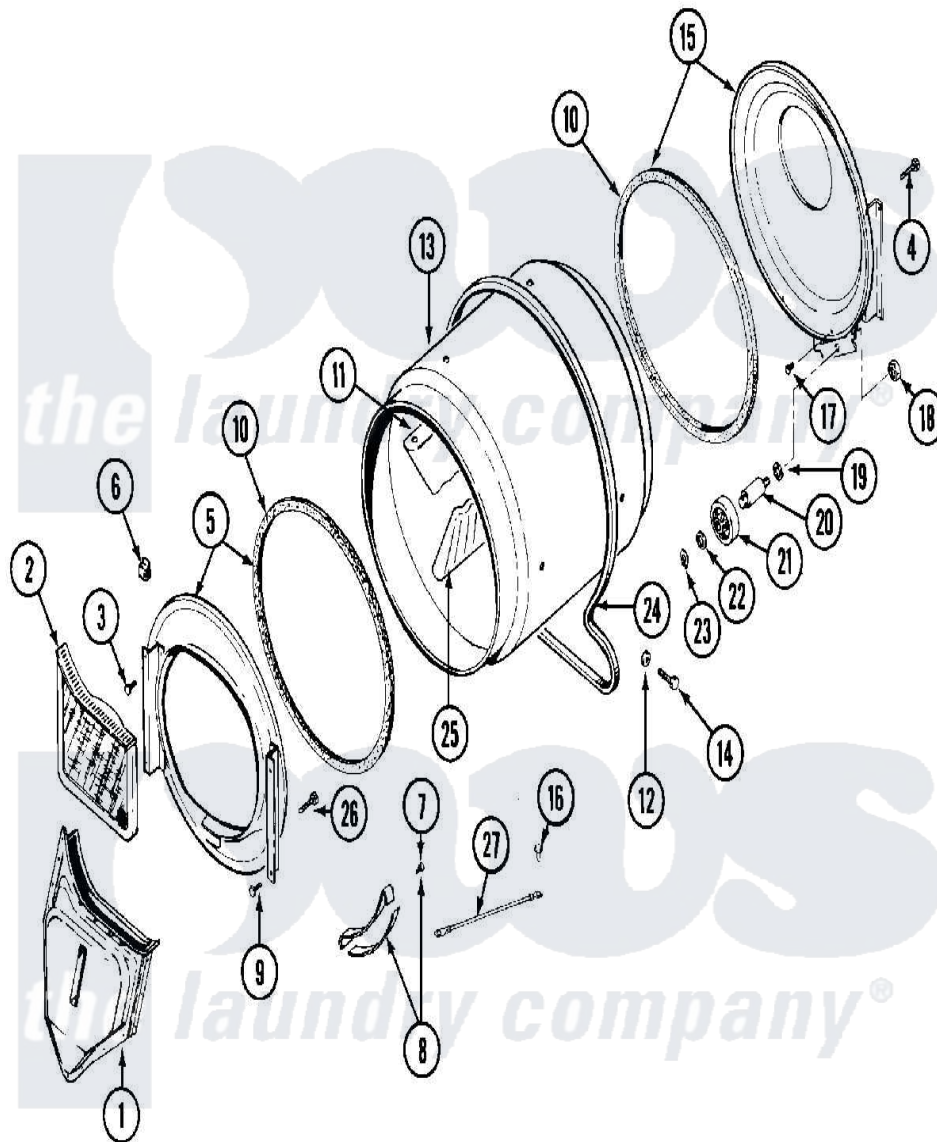

Maytag MDG11PDAGL 05 - TUMBLER

Maytag [Commercial Maytag MDG11PDAGL Dryer Parts](#) Parts Diagram 05 - TUMBLER
 Click on the part number to view part

Item	Original Part Number	Replaced By	Status	Part Description
001	33001016			Outlet Duct Assembly
002	33001170	33002970		Lint Filte
003	NLA		Not Available	SCREW, TUMBLER SUPPORT
004	Y313561			Screw---NA
005	33001179			Front, Tumbler
006	Y310376			Clip, Door Switch Harness
007	210720			Rivet, Bearing To Tumbler Frnt
008	306508			Tumbler Bearing Kit ---W
009	Y310632	1163839		Screw
010	314820			Seal, Tumbler
011	33001012			Baffle
012	314158			Washer, Baffle To Tumbler
013	33001108		Not Available	DRYER TUMBLER, W/O BAFFLES
014	Y310759			Screw, Tumbler Baffles
015	33001178			Back, Tumbler

016	910343	488234	Screw 8-32 X 1/4
017	Y310632	1163839	Screw
018	312538	33001443	Nut, Hex
019	Y313347	312535	Washer, Vault Mounting Brk.
020	Y312948	6-3129480	Shaft- Tumbler
021	Y303373	12001541	Drum Roller/Washer Assembly--W
022	312535		Washer, Vault Mounting Brk.
023	410233	9703438	Ring-Retrn
024	Y312959		Poly "V" Belt For Tumbler
025	33001004		Baffle, Tall
026	Y314110	33002917	Screw, No.10-16
027	901220		Ground Wire