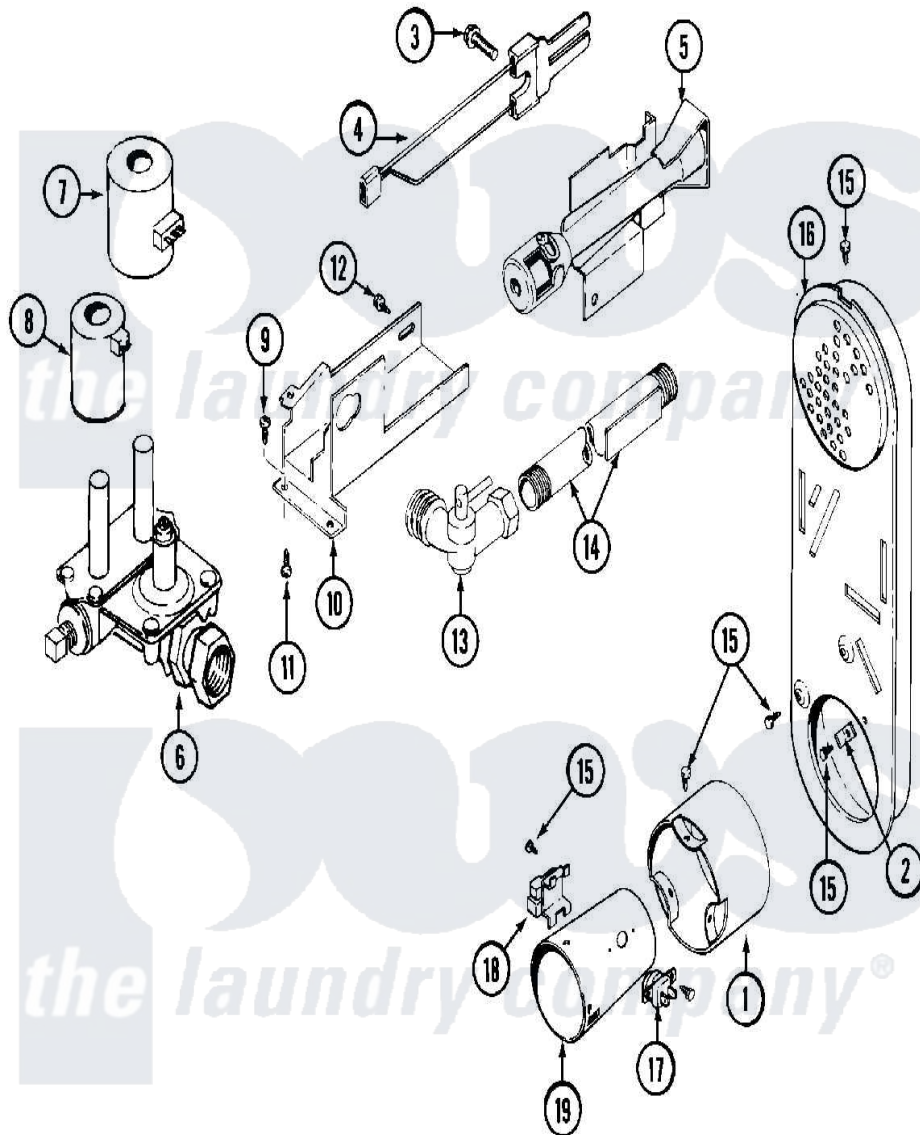

# Maytag MDG11PDAGL 06 - GAS VALVE

Maytag [Commercial Maytag MDG11PDAGL Dryer Parts](#) Parts Diagram 06 - GAS VALVE  
 Click on the part number to view part

Item	Original Part Number	Replaced By	Status	Part Description
001	NLA		Not Available	EXTENSION, CONE (W/SCREWS)
002	<a href="#">Y312890</a>			Retainer, Heater Chamber
003	<a href="#">304971</a>			Screw Note: Screw, Igniter
004	304970	<a href="#">4391996</a>		Ignitor
005	33001247	<a href="#">33002793</a>		Burner Assembly
"	Y310632	<a href="#">1163839</a>		Screw
006	<a href="#">307927</a>			Valve, Gas
007	<a href="#">Y307931</a>			Coil, Holding And Booster
008	<a href="#">307930</a>			Coil, Secondary
009	<a href="#">Y313561</a>			Screw---NA
010	<a href="#">314566</a>			Gas Control Bracket
011	Y310632	<a href="#">1163839</a>		Screw
012	314082	<a href="#">90767</a>		Screw, 8A X 3/8 HeX Washer Head Tapping
"	314568	<a href="#">Y313559</a>		Screw
013	<a href="#">Y303349</a>			Angle Shut-Off, Gas Valve

014	Y303383	<a href="#">33001735</a>		Pipe And Bracket Assembly Series 18 Not Needed Use Vavle
015	<a href="#">211294</a>	<a href="#">90767</a>		Screw, 8A X 3/8 HeX Washer Head Tapping
016	Y308504		Not Available	INLET DUCT ASSEMBLY
017	<a href="#">303395</a>			Thermostat, Hi-Limit
018	Y303377	<a href="#">338906</a>		Radiant, Sensor
019	<a href="#">Y308549</a>			Combustion Cone Assembly